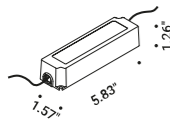

Compulsory accessories

Drivers

Driver		Not included
110-240V	24V/25W/IP67/ON/OFF	1Z1120620

Optional accessories

Installation kits

Installation box		Not included
Standard	Cut-out Ø 2.09" Minimum space for mounting 5.91"	1A1500000.00.00

The sizes are expressed in inches.