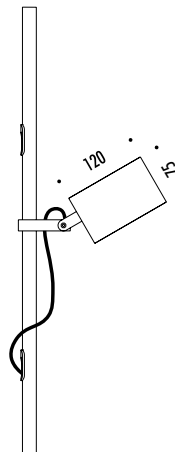

The sizes are expressed in millimeters.

DESIGN DANIELE SPREGA - 2021
OUTDOOR LAMP - METAL - AISI 316L STAINLESS STEEL

BUBKA BOLLARD

IP65

1A1440008.27.20	STANDARD - 2700K	MAX 700 mA DC - 8,4 W LED 2700K - 350 lm - CRI > 90 / 3000K - 350 lm - CRI > 90
1A1440008.30.20	STANDARD - 3000K	AISI 316L STAINLESS STEEL STEM - BLACK CABLE 9 m - ADJUSTABLE OPTIONAL INSTALLATION KIT NOT INCLUDED DRIVER CONNECTOR IP68 INCLUDED - DRIVER NOT INCLUDED

OPTIONAL INSTALLATION KITS

1A3620000.00.00	STANDARD	INSTALLATION ANCHORING BOLT CUT-OUT Ø 250 mm - MINIMUM SPACE FOR MOUNTING 350 mm
-----------------	----------	---

OPTIONAL ACCESSORIES

1A3610408.27.20	MATT BLACK - 2700K	ADDITIONAL LED HEAD MAX 700 mA DC - 8,4 W LED 2700K - 350 lm - CRI > 90 / 3000K - 350 lm - CRI > 90 DRIVER NOT INCLUDED
1A3610408.30.20	MATT BLACK - 3000K	