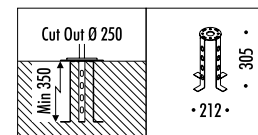

The sizes are expressed in millimeters.

DESIGN DANIELE SPREGA - 2021
OUTDOOR LAMP - METAL - AISI 316L STAINLESS STEEL

BUBKA BOLLARD

IP65

1A1440008.27.20	STANDARD - 2700K	MAX 700 mA DC - 8,4 W LED 2700K - 350 lm - CRI > 90 / 3000K - 350 lm - CRI > 90
1A1440008.30.20	STANDARD - 3000K	AISI 316L STAINLESS STEEL STEM - BLACK CABLE 9 m - ADJUSTABLE OPTIONAL INSTALLATION KIT NOT INCLUDED DRIVER CONNECTOR IP68 INCLUDED - DRIVER NOT INCLUDED

OPTIONAL INSTALLATION KITS

1A3620000.00.00	STANDARD	INSTALLATION ANCHORING BOLT CUT-OUT Ø 250 mm - MINIMUM SPACE FOR MOUNTING 350 mm
-----------------	----------	---

OPTIONAL ACCESSORIES

1A3610408.27.20	MATT BLACK - 2700K	ADDITIONAL LED HEAD MAX 700 mA DC - 8,4 W LED 2700K - 350 lm - CRI > 90 / 3000K - 350 lm - CRI > 90 DRIVER NOT INCLUDED
1A3610408.30.20	MATT BLACK - 3000K	