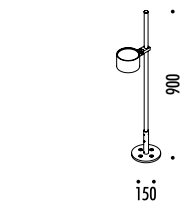

The sizes are expressed in millimeters.

DESIGN DANIELE SPREGA - 2021
OUTDOOR LAMP - METAL - AISI 316L STAINLESS STEEL

BUBKA BOLLARD

IP65

1A1440008.27.20	STANDARD - 2700K	MAX 700 mA DC - 8,4 W LED 2700K - 350 lm - CRI > 90 / 3000K - 350 lm - CRI > 90
1A1440008.30.20	STANDARD - 3000K	AISI 316L STAINLESS STEEL STEM - BLACK CABLE 9 m - ADJUSTABLE OPTIONAL INSTALLATION KIT NOT INCLUDED DRIVER CONNECTOR IP68 INCLUDED - DRIVER NOT INCLUDED

OPTIONAL INSTALLATION KITS

1A3620000.00.00	STANDARD	INSTALLATION ANCHORING BOLT CUT-OUT Ø 250 mm - MINIMUM SPACE FOR MOUNTING 350 mm
-----------------	----------	---

OPTIONAL ACCESSORIES

1A3610408.27.20	MATT BLACK - 2700K	ADDITIONAL LED HEAD MAX 700 mA DC - 8,4 W LED 2700K - 350 lm - CRI > 90 / 3000K - 350 lm - CRI > 90 DRIVER NOT INCLUDED
1A3610408.30.20	MATT BLACK - 3000K	