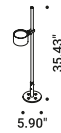

Note Outdoor floor luminaire. Adjustable along the vertical axis. AISI 316L stainless steel stem. Black cable (354.33").

BUBKA BOLLARD

8,4W
 Max 700mA DC
 2700K - 350lm / 3000K - 350lm
 CRI >90
 Driver not included