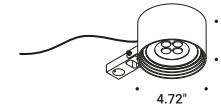

BUBKA BOLLARD

Optional accessories

Installation kits

Anchoring bolt		Not included
Cut-out Ø 9.84"	1A3620000.00.00	
Minimum space for mounting 13.78"		

Lighting modules

Additional LED head		Not included
Matt Black	Max 700mA DC - 8,4W 3000K - 350lm - CRI >90	1A3610403.30.20
	Max 700mA DC - 8,4W 2700K - 350lm - CRI >90	1A3610403.27.20