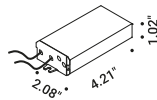

Compulsory accessories

Drivers

Driver			Not included
100-240V	350mA/16W/IP67/ON/OFF	1Z1120130	

The sizes are expressed in inches.

Daniele Sprega / 2021