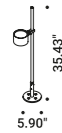

# BUBKA BOLLARD

Daniele Sprega / 2021

Floor / Direct / Outdoor

**Material** AISI 316L Stainless Steel - Metal  
**Finish** .00 Standard

**Note** Outdoor floor luminaire. Adjustable along the vertical axis. AISI 316L stainless steel stem. Black cable (354.33").