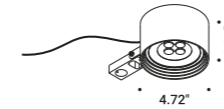

## Optional accessories

Installation kits

Anchoring bolt	Not included	
Cut-out Ø 9.84" Minimum space for mounting 13.78"	1A3620000.00.00	

Lighting modules

Additional LED head	Not included	
Matt Black	Max 700mA DC - 8,4W 3000K - 350lm - CRI >90	1A3610403.30.20
	Max 700mA DC - 8,4W 2700K - 350lm - CRI >90	1A3610403.27.20