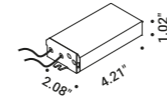

Compulsory accessories

Drivers