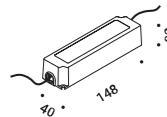

Concrete box / Cassaforma per cemento	Not included
Standard	1A4460000.00.00

Plasterboard frame 12,5 mm / Cornice per cartongesso 12,5 mm	Not included
Matt White	Cut-out 100x100 mm Minimum space for mounting 110 mm
	1A4470300.00.00

Drivers / Alimentatori