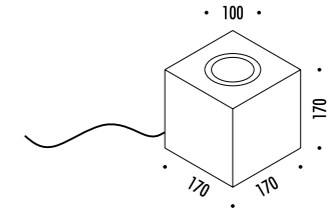

The sizes are expressed in millimeters.

DESIGN ALBERTO ZATTIN - 2006
OUTDOOR LAMP - CEMENT - METAL

02

IP67

1A1150008.30.20	STANDARD - 3000K - ON/OFF	MAX 500 mA DC - 20 W LED - 2058 lm - CRI > 90 BLACK CABLE 2,5 m DRIVER CONNECTOR IP68 INCLUDED - DRIVER NOT INCLUDED

ACCESSORIES

1A3880008.500	STANDARD	BOX DRIVER INPUT 110-240 V - 50/60 Hz - OUTPUT 500 mA DC - 17 W - IP65 DALI DIMMABLE

OPTIONAL ACCESSORIES

1A1660000.00.00	STANDARD	DRIVER CONNECTOR IP68 - 1 PIECE