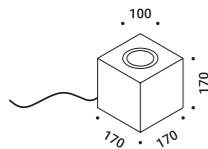

Q²
20W
Max 500mA DC
3000K - 2058lm
CRI >90
Driver not included
CE IP67

Standard - 3000K	1A1150000.30.20

Compulsory accessories / Accessori obbligatori

Drivers / Alimentatori

Driver / Alimentatore	Not included
220-240V(110-127V) 500mA/24W(15W)/IP68/ON/OFF	1Z0241170

Optional accessories / Accessori opzionali

Installation kits / Kit d'installazione

Driver connector IP68 / Connettore driver IP68	Included
1 Piece	1A1660000.00.00