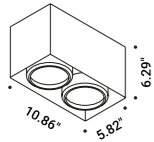

PUNTO 2 PL

/ 2004

Ceiling / Direct / Indoor

Material Metal
Finish .03 Matt White .34 Matt White/Black Bicolor

Note Ceiling luminaire. Adjustable in all directions.

PUNTO 2 PL

Max 2x17W
120V - 60Hz
Driver integrated
1-10V
LED modules not included

Matt White - 1-10V
Matt White/Black Bicolor - 1-10V

1A1120303.00.03
1A1123403.00.03

The sizes are expressed in inches.

PUNTO 2 PL

/ 2004