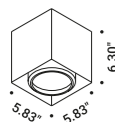

PUNTO PL

/ 2004

Ceiling / Direct / Indoor

Material Metal
Finish .03 Matt White .34 Matt White/Black Bicolor

Note Ceiling luminaire. Adjustable in all directions.

PUNTO PL

Max 17W
120V - 60Hz
Driver integrated
1-10V
LED module not included

Matt White - 1-10V
Matt White/Black Bicolor - 1-10V

1A1110303.00.03
1A1113403.00.03

The sizes are expressed in inches.

PUNTO PL

/ 2004