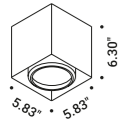

PUNTO PL

/ 2004

Ceiling / Direct / Indoor

Material Metal
Finish **.03** Matt White **.34** Matt White/Black Bicolor

Note Ceiling luminaire. Adjustable in all directions.

PUNTO PL

Max 17W
120V - 60Hz
Driver integrated
1-10V
LED module not included

Matt White - 1-10V
Matt White/Black Bicolor - 1-10V

1A1110303.00.03
1A1113403.00.03

The sizes are expressed in inches.

PUNTO PL

/ 2004