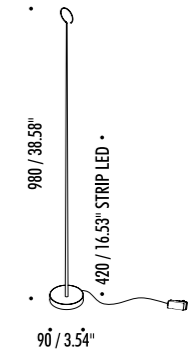

The sizes are expressed in millimeters / inches.

DESIGN DAVIDE GROPPI - GIORGIO RAVA - 2021
TABLE AND FLOOR LAMP - ABS - CARBON FIBER - METAL

ANIMA

1A1090403.27.06	MATT BLACK - 2700K	5 V DC - 4 W LED 2700K - 575 lm - CRI > 80 3000K - 589 lm - CRI > 80 INDEPENDENT POWER SUPPLY ON PLUG WITH USB SOCKET AND INTERCHANGEABLE PLUGS INPUT 100-240 V - 50/60 Hz - BLACK CABLE 1,5 m ON/OFF AND TOUCH DIMMABLE
1A1090403.30.06	MATT BLACK - 3000K	

OPTIONAL ACCESSORIES

1A1990000.00.00	STANDARD	POWER BANK - 10000 mAh / 36 Wh - OUTPUT 5 V DC BATTERY LIFE TEN HOURS
-----------------	----------	--

1Z0000088	STANDARD	CHARGER INPUT 100-240 V - 50/60 Hz - OUTPUT 5 V DC - 2A - 10 W - IP20
-----------	----------	--

1Z0000058	STANDARD	USB TO Micro USB BLACK CABLE / 1,5 m
-----------	----------	--------------------------------------