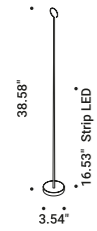

Table-Floor / Indirect / Indoor

Material ABS - Carbon fiber - Metal
Finish .04 Matt Black

Note Table luminaire. Touch ON/OFF and adjustment. Black cable.

ANIMA

4W

5V DC

2700K - 575lm / 3000K - 589lm

CRI >80

Included

Matt Black

Length 39.37"

1Z0000132

The sizes are expressed in inches.