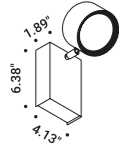

Wall-Ceiling / Direct / Indoor

Material Metal
Finish .03 Matt White .04 Matt Black

Note Adjustable luminaire.

SPOT

Max 17W
120V - 60Hz
Driver included
Driver integrated
1-10V
LED Module not included

Matt White - 1-10V
Matt Black - 1-10V

1A1080303.00.03
1A1080403.00.03