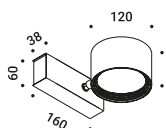

SPOT ENDLESS CASAMBI

ENDLESS version only
Max 15,5W - Max 0,4A
48V DC
Driver not included
See page ENDLESS
LED module not included

CE IP20

Matt White	1A1080300.00.41
Matt Black	1A1080400.00.41
Matt Black/Polished Gold	1A1084900.00.41