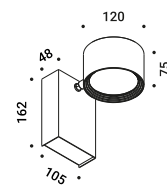

Wall-Ceiling / Direct / Indoor

Material	Metal		
Finish	.03 Matt White	.04 Matt Black	.49 Matt Black/Polished Gold

Note Wall luminaire. Adjustable in all directions. SPOT ENDLESS and SPOT ENDLESS CASAMBI: luminaires dedicated to ENDLESS system (Max 48V DC - Max 150W - Max 4A). They can be used, on the same circuit, with the ENDLESS models.

Apparecchio illuminante da parete. Orientabile in tutte le direzioni. SPOT ENDLESS e SPOT ENDLESS CASAMBI: apparecchi illuminanti dedicati al sistema ENDLESS (Max 48V DC - Max 150W - Max 4A) ed utilizzabili, sullo stesso circuito, con i modelli ENDLESS.

SPOT

Max 21W
220-240V - 50/60Hz
Driver integrated
DALI
LED module not included

CE IP20

Matt White - DALI	1A1080300.00.01
Matt Black - DALI	1A1080400.00.01
Matt Black/Polished Gold - DALI	1A1084900.00.01