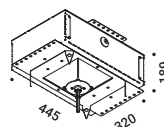

Standard - 2700K
 Standard - 3000K

1A2020008.27.20
 1A2020008.30.20

Compulsory accessories

Installation kits

Plasterboard flange 12,5 mm Not included			
Matt Black	Cut-out Ø 21 mm Minimum space for mounting 100 mm IP65	NULLA	1A2200400.00.00

Plasterboard flange 12,5 mm Not included			
Matt Black	Cut-out Ø 22 mm Minimum space for mounting 190 mm	NULLA 18	1A2210400.00.00

Concrete box Not included			
Standard		NULLA 18	1A2240000.00.00

Masonry Box Not included			
Standard		NULLA 18	1A2390000.00.00