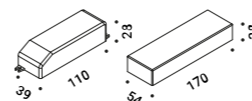

Drivers

Driver + Controller Not included			
220-240V(100-127V)	24V/22W(12W)/IP20/DALI - PUSH - 1-10V - TRIAC		1Z0240410 + 1Z0000034