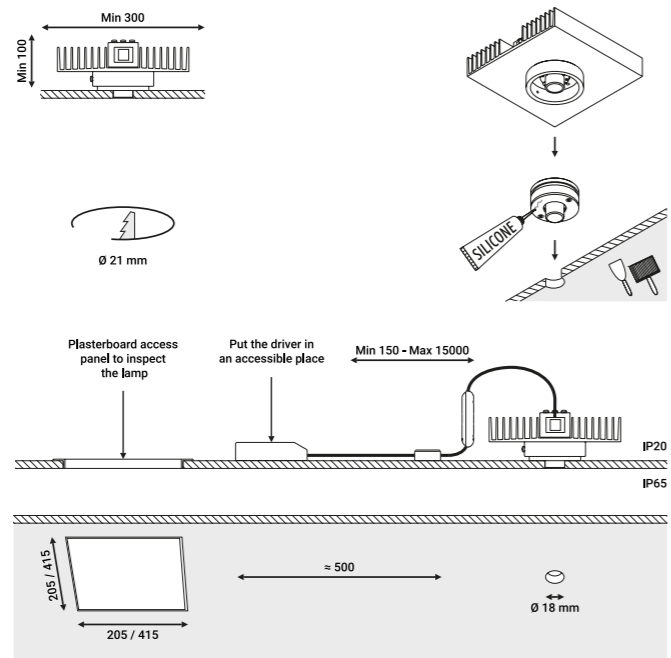

Concrete box Not included			
Standard		NULLA 25	1A2230000.00.00

Optional accessories

Installation kits

Trapdoor for plasterboard 12,5 mm Not included			
Standard	Cut-out 415x415 mm	NULLA	1A3790000.00.00

Trapdoor for plasterboard 12,5 mm Not included			
Standard	Cut-out 205x205 mm	NULLA	1A3780000.00.00

Drivers

Driver + Controller Not included			
220-240V(100-127V)	24V/22W(12W)/IP20/DALI - PUSH - 1-10V - TRIAC		1Z0240410 + 1Z0000034

1A2200400.00.00 - NULLA installation conditions

1A2210400.00.00 - NULLA 18 installation conditions