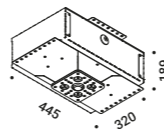

Plasterboard flange 12,5 mm Not included			
Matt Black	Cut-out Ø 22 mm Minimum space for mounting 190 mm	NULLA 18	1A2210400.00.00

Concrete box Not included			
Standard		NULLA 18	1A2240000.00.00

Masonry Box Not included			
Standard		NULLA 18	1A2390000.00.00

Plasterboard flange 12,5 mm Not included			
Matt Black	Cut-out Ø 35 mm Minimum space for mounting 190 mm	NULLA 25	1A2170400.00.00

Plasterboard flange 12,5 mm Not included			
Matt Black	Cut-out Ø 35 mm Minimum space for mounting 145 mm IP65	NULLA 25	1A3980400.00.00

Plasterboard flange (bottom) ≠ 12,5 mm Not included			
Matt Black	Cut-out Ø 35 mm Minimum space for mounting 145 mm IP65	NULLA 25	1A4960400.00.00

Compulsory accessories

Masonry Box Not included			
Standard		NULLA 25	1A2380000.00.00

Concrete box Not included			
Standard		NULLA 25	1A2230000.00.00

Optional accessories

Installation kits

Trapdoor for plasterboard 12,5 mm Not included			
Standard	Cut-out 415x415 mm	NULLA	1A3790000.00.00

Trapdoor for plasterboard 12,5 mm Not included			
Standard	Cut-out 205x205 mm	NULLA	1A3780000.00.00