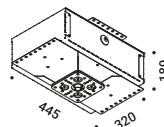

Standard - 2700K
 Standard - 3000K

1A2020008.27.20
 1A2020008.30.20

Compulsory accessories

Installation kits

Plasterboard flange 12,5 mm Not included			
Matt Black	Cut-out Ø 21 mm Minimum space for mounting 100 mm IP65	NULLA	1A2200400.00.00

Plasterboard flange 12,5 mm Not included			
Matt Black	Cut-out Ø 22 mm Minimum space for mounting 190 mm	NULLA 18	1A2210400.00.00

Concrete box Not included			
Standard		NULLA 18	1A2240000.00.00

Masonry Box Not included			
Standard		NULLA 18	1A2390000.00.00