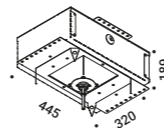

Plasterboard flange 12,5 mm Not included			
Matt Black	Cut-out Ø 35 mm Minimum space for mounting 190 mm	NULLA 25	1A2170400.00.00

Plasterboard flange 12,5 mm Not included			
Matt Black	Cut-out Ø 35 mm Minimum space for mounting 145 mm IP65	NULLA 25	1A3980400.00.00

Plasterboard flange (bottom) ≠ 12,5 mm Not included			
Matt Black	Cut-out Ø 35 mm Minimum space for mounting 145 mm IP65	NULLA 25	1A4960400.00.00

Compulsory accessories

Masonry Box Not included			
Standard		NULLA 25	1A2380000.00.00