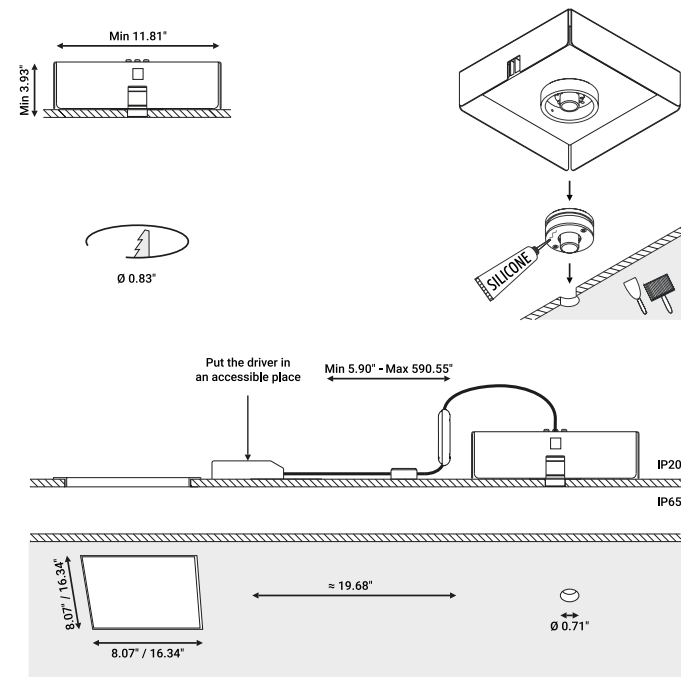

Driver Not included			
120V	500mA/50W/IP20/1-10V	NULLA 25 T24	1Z2000010

Optional accessories

Installation kits

Trapdoor for plasterboard 0.49" Not included			
Standard	Cut-out 7.87" x 7.87"	NULLA	1A3780000.00.00

Trapdoor for plasterboard 0.49" Not included			
Standard	Cut-out 15.75" x 15.75"	NULLA	1A3790000.00.00

NULLA installation conditions

NULLA 18 installation conditions

NULLA 25 installation conditions

NULLA 25 T24 installation conditions