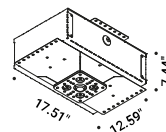

Compulsory accessories

Installation kits

Plasterboard flange 0.49" Not included			
Matt Black	Cut-out Ø 0.83" Minimum space for mounting 3.94" IP65	NULLA	1A2200400.00.00

Plasterboard flange 0.49" Not included			
Matt Black	Cut-out Ø 0.87" Minimum space for mounting 7.48"	NULLA 18	1A2210400.00.00

Masonry Box Not included			
Standard		NULLA 18	1A2390000.00.00

Plasterboard flange 0.49" Not included			
Matt Black	Cut-out Ø 1.38" Minimum space for mounting 7.48"	NULLA 25	1A2170400.00.00

Plasterboard flange 0.49" Not included			
Matt Black	Cut-out Ø 1.38" Minimum space for mounting 5.71" IP65	NULLA 25	1A3980400.00.00

Plasterboard flange (bottom) ≠ 0.49" Not included			
Matt Black	Cut-out Ø 1.38" Minimum space for mounting 5.71" IP65	NULLA 25	1A4960400.00.00

The sizes are expressed in inches.

Compulsory accessories

Installation kits