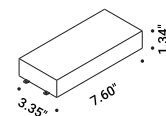

Driver Not included			
120-277V	24V/60W/IP20/TRIAC - 1-10V	NULLA / NULLA 18 / NULLA 25	1Z2020040