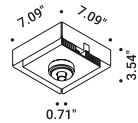

Note Recessed luminaire. Visible 0.71" / 0.98" diameter hole. NULLA 18 and NULLA 25: lamp extractable for maintenance.

NULLA - 23°

9W
24V DC
2700K - 304lm / 3000K - 327lm
CRI >90
Beam 23°
UGR <19
Driver not included