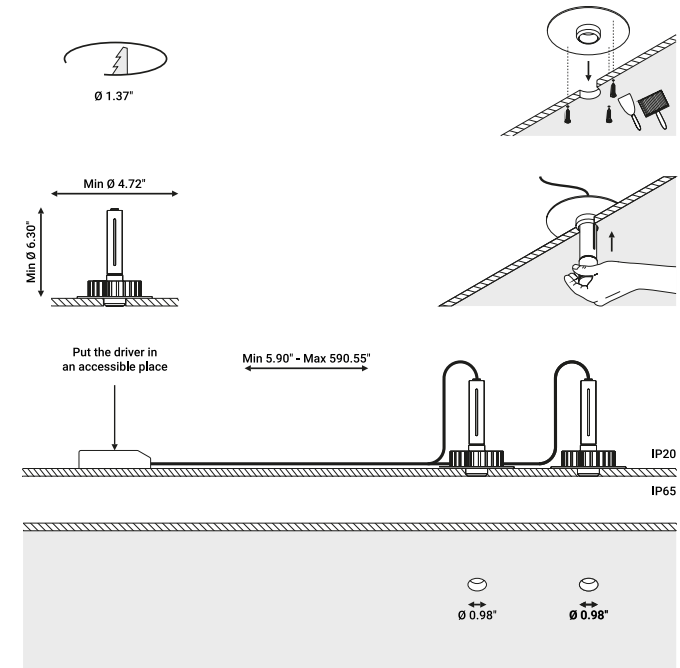

Trapdoor for plasterboard 0.49" Not included			
Standard	Cut-out 15.75" x 15.75"	NULLA	1A3790000.00.00

NULLA installation conditions

NULLA 18 installation conditions

NULLA 25 installation conditions

NULLA 25 T24 installation conditions