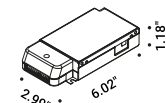

Driver Not included			
120V	500mA/50W/IP20/1-10V	NULLA 25 T24	1Z2000010

Optional accessories

Installation kits

Trapdoor for plasterboard 0.49" Not included			
Standard	Cut-out 7.87" x 7.87"	NULLA	1A3780000.00.00