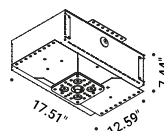

Compulsory accessories

Installation kits

Plasterboard flange 0.49" Not included			
Matt Black	Cut-out Ø 0.83" Minimum space for mounting 3.94" IP65	NULLA	1A2200400.00.00

Plasterboard flange 0.49" Not included			
Matt Black	Cut-out Ø 0.87" Minimum space for mounting 7.48"	NULLA 18	1A2210400.00.00

Masonry Box Not included			
Standard		NULLA 18	1A2390000.00.00

Plasterboard flange 0.49" Not included			
Matt Black	Cut-out Ø 1.38" Minimum space for mounting 7.48"	NULLA 25	1A2170400.00.00

Plasterboard flange 0.49" Not included			
Matt Black	Cut-out Ø 1.38" Minimum space for mounting 5.71" IP65	NULLA 25	1A3980400.00.00

Plasterboard flange (bottom) ≠ 0.49" Not included			
Matt Black	Cut-out Ø 1.38" Minimum space for mounting 5.71" IP65	NULLA 25	1A4960400.00.00

The sizes are expressed in inches.

Compulsory accessories

Installation kits