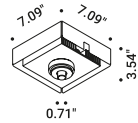

NULLA - 32°

9W
24V DC
2700K - 384lm / 3000K - 413lm
CRI >90
Beam 32°
UGR <19
Driver not included

Standard - 2700K
Standard - 3000K

1A2110003.27.20
1A2110003.30.20

Davide Groppi / 2010