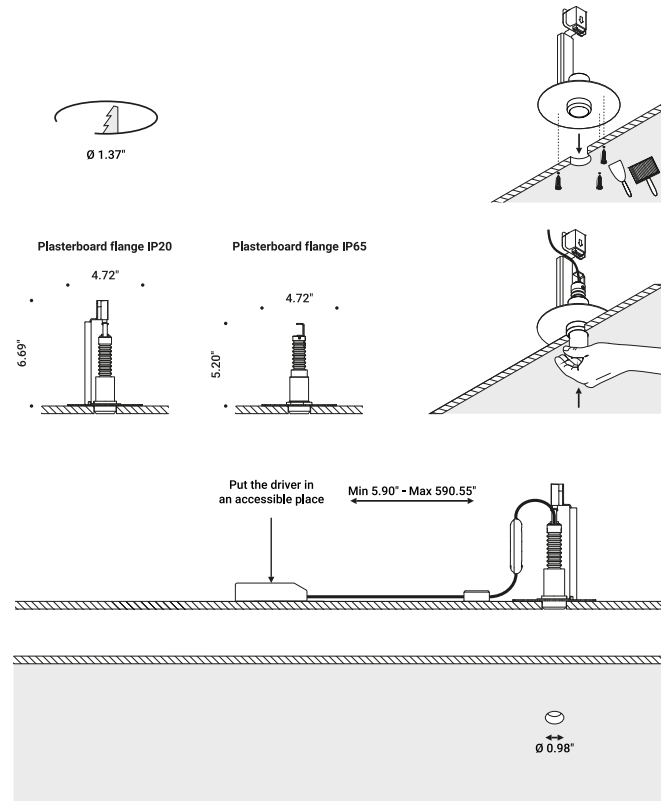

NULLA installation conditions

NULLA 25 installation conditions