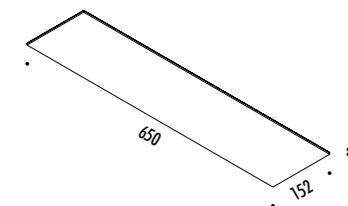

The sizes are expressed in millimeters.

DESIGN MICHELE GROPPI - 2022  
WALL AND CEILING LAMP - METAL - MIRROR

REFLEX

IP20

1A0850408.27.20	STANDARD - 2700K	24 V DC - 18 W LED 2700K - 2158 lm - CRI > 90 / 3000K - 2320 lm - CRI > 90 MIRROR TOP (DOWN) WITH BLACK BACK SIDE (UP) COMPULSORY INSTALLATION KIT NOT INCLUDED
1A0850408.30.20	STANDARD - 3000K	