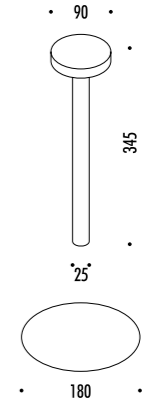

Compasso d'Oro ADI
Mention of Honour
2016

DESIGN DAVIDE GROPPI - 2013
TABLE LAMP - ABS - METHACRYLATE - METAL

Tetalet

The sizes are expressed in millimeters.

IP20

1A0310308.27.00	MATT WHITE - 2700K - ON/OFF	2 W LED 2700K - 165 lm - CRI > 90 / 3000K - 178 lm - CRI > 90 MAGNETIC FIXING BASE RECHARGEABLE BATTERY 4,8 V DC - NiMH 4300 mAh - ON/OFF TOUCH - BATTERY LIFE TWELVE HOURS CHARGER NOT INCLUDED TABLE OPTIONAL ACCESSORY MINIMUM 3 PIECES PER FINISH
1A0310308.30.00	MATT WHITE - 3000K - ON/OFF	
1A0310408.27.00	MATT BLACK - 2700K - ON/OFF	
1A0310408.30.00	MATT BLACK - 3000K - ON/OFF	
1A0311808.27.00	MATT GOLD - 2700K - ON/OFF	
1A0311808.30.00	MATT GOLD - 3000K - ON/OFF	

ACCESSORIES

1Z000073	STANDARD	CHARGER INPUT 110-240 V - 50/60 Hz - OUTPUT 6 V DC - 1A - 6 W - IP20
----------	----------	--

OPTIONAL ACCESSORIES

1A0430300.00.00	MATT WHITE	RECHARGEABLE BATTERY 4,8 V DC - NiMH 4300 mAh
1A0430400.00.00	MATT BLACK	
1A0431800.00.00	MATT GOLD	