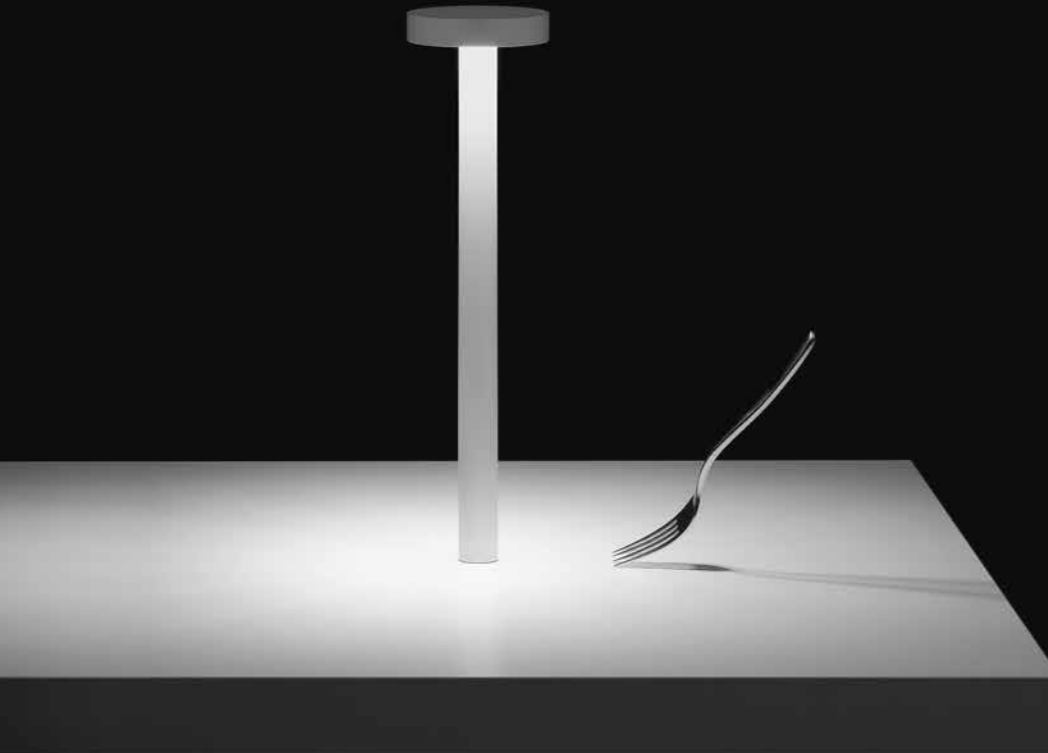

Compasso d'Oro ADI
Mention of Honour
2016

DESIGN DAVIDE GROPPI - 2013
TABLE LAMP - ABS - METHACRYLATE - METAL

Tetalet

The sizes are expressed in millimeters.

IP20

1A0310308.27.00	MATT WHITE - 2700K - ON/OFF	2 W LED 2700K - 165 lm - CRI > 90 / 3000K - 178 lm - CRI > 90 MAGNETIC FIXING BASE RECHARGEABLE BATTERY 4,8 V DC - NiMH 4300 mAh - ON/OFF TOUCH - BATTERY LIFE TWELVE HOURS CHARGER NOT INCLUDED TABLE OPTIONAL ACCESSORY MINIMUM 3 PIECES PER FINISH
1A0310308.30.00	MATT WHITE - 3000K - ON/OFF	
1A0310408.27.00	MATT BLACK - 2700K - ON/OFF	
1A0310408.30.00	MATT BLACK - 3000K - ON/OFF	
1A0311808.27.00	MATT GOLD - 2700K - ON/OFF	
1A0311808.30.00	MATT GOLD - 3000K - ON/OFF	

ACCESSORIES

1Z000073	STANDARD	CHARGER INPUT 110-240 V - 50/60 Hz - OUTPUT 6 V DC - 1A - 6 W - IP20
----------	----------	--

OPTIONAL ACCESSORIES

1A0430300.00.00	MATT WHITE	RECHARGEABLE BATTERY 4,8 V DC - NiMH 4300 mAh
1A0430400.00.00	MATT BLACK	
1A0431800.00.00	MATT GOLD	