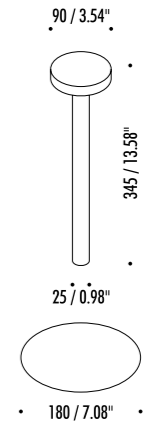

Compasso d'Oro ADI
Mention of Honour
2016

DESIGN DAVIDE GROPPI - 2013
TABLE LAMP - ABS - METHACRYLATE - METAL

Tetalet

The sizes are expressed in millimeters / inches.

1A0310303.27.00	MATT WHITE - 2700K - ON/OFF	2 W LED 2700K - 165 lm - CRI > 90 3000K - 178 lm - CRI > 90 RECHARGEABLE BATTERY 4,8 V DC - NiMH 4300 mAh MAGNETIC FIXING - INCLUDES CHARGER INPUT 100-240 V - 50/60 Hz ON/OFF TOUCH - BATTERY LIFE TWELVE HOURS
1A0310303.30.00	MATT WHITE - 3000K - ON/OFF	
1A0310403.27.00	MATT BLACK - 2700K - ON/OFF	
1A0310403.30.00	MATT BLACK - 3000K - ON/OFF	
1A0311803.27.00	MATT GOLD - 2700K - ON/OFF	
1A0311803.30.00	MATT GOLD - 3000K - ON/OFF	

OPTIONAL ACCESSORIES

1A0430300.00.00	MATT WHITE	BATTERIA RICARICABILE / RECHARGEABLE BATTERY 4,8 V DC - NiMH 4300 mAh
1A0430400.00.00	MATT BLACK	
1A0431800.00.00	MATT GOLD	

1Z0000073	STANDARD	CHARGER INPUT 100-240 V - 50/60 Hz - OUTPUT 6 V DC - 1A - 6 W - IP20
-----------	----------	---