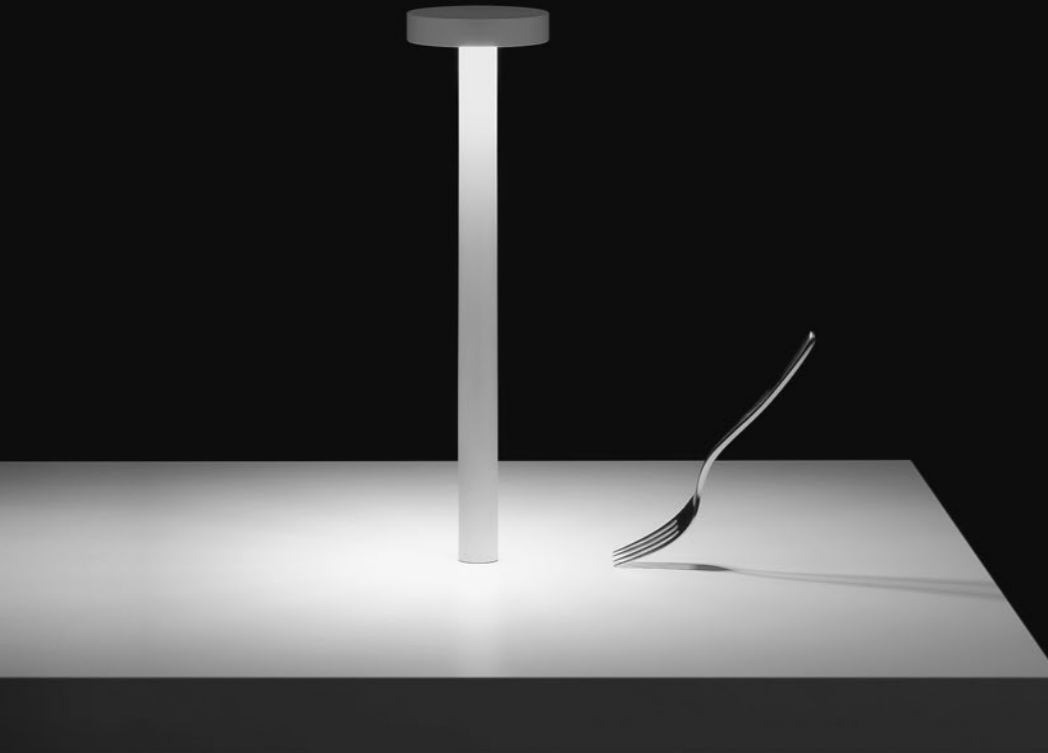

Compasso d'Oro ADI
Mention of Honour
2016

DESIGN DAVIDE GROPPI - 2013
TABLE LAMP - ABS - METHACRYLATE - METAL

Tetalet

The sizes are expressed in millimeters / inches.

1A0310303.27.00	MATT WHITE - 2700K - ON/OFF	2 W LED 2700K - 165 lm - CRI > 90 3000K - 178 lm - CRI > 90 RECHARGEABLE BATTERY 4,8 V DC - NiMH 4300 mAh MAGNETIC FIXING - INCLUDES CHARGER INPUT 100-240 V - 50/60 Hz ON/OFF TOUCH - BATTERY LIFE TWELVE HOURS
1A0310303.30.00	MATT WHITE - 3000K - ON/OFF	
1A0310403.27.00	MATT BLACK - 2700K - ON/OFF	
1A0310403.30.00	MATT BLACK - 3000K - ON/OFF	
1A0311803.27.00	MATT GOLD - 2700K - ON/OFF	
1A0311803.30.00	MATT GOLD - 3000K - ON/OFF	

OPTIONAL ACCESSORIES

1A0430300.00.00	MATT WHITE	BATTERIA RICARICABILE / RECHARGEABLE BATTERY 4,8 V DC - NiMH 4300 mAh
1A0430400.00.00	MATT BLACK	
1A0431800.00.00	MATT GOLD	

1Z0000073	STANDARD	CHARGER INPUT 100-240 V - 50/60 Hz - OUTPUT 6 V DC - 1A - 6 W - IP20
-----------	----------	---