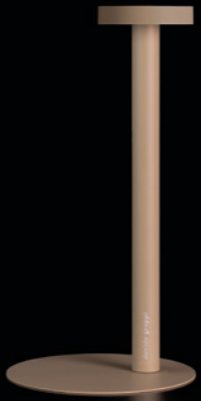

Compasso d'Oro ADI  
Mention of Honour  
2016

Table / Direct / Wireless

<b>Material</b>	ABS - Metal - Methacrylate			
<b>Finish</b>	<b>.03</b> Matt White	<b>.18</b> Matt Gold	<b>.27</b> Gravity Black	<b>.30</b> Grey Blue
	<b>.31</b> Black Red	<b>.33</b> Black Green	<b>.35</b> Grey Green	<b>.40</b> Grey Beige
<b>Note</b>	Rechargeable table luminaire. Magnetic fixing stem. Touch ON/OFF. <i>Apparecchio illuminante da tavolo a batteria ricaricabile. Stelo con fissaggio magnetico. ON/OFF touch. Autonomia della batteria: 12 ore.</i>			

**Other accessories / Altri accessori**

<b>Rechargeable battery / Batteria ricaricabile</b>		Included
Matt White	4,8V DC - NiMH 4300mAh Battery life 12 hours	1A0430300.00.00
Matt Gold	4,8V DC - NiMH 4300mAh Battery life 12 hours	1A0431800.00.00
Gravity Black	4,8V DC - NiMH 4300mAh Battery life 12 hours	1A0432700.00.00
Grey Blue	4,8V DC - NiMH 4300mAh Battery life 12 hours	1A0433000.00.00
Black Red	4,8V DC - NiMH 4300mAh Battery life 12 hours	1A0433100.00.00
Black Green	4,8V DC - NiMH 4300mAh Battery life 12 hours	1A0433300.00.00
Grey Green	4,8V DC - NiMH 4300mAh Battery life 12 hours	1A0433500.00.00
Grey Beige	4,8V DC - NiMH 4300mAh Battery life 12 hours	1A0434000.00.00

<b>Table / Tavolino</b>		Not included
Matt White		1A4020300.00.00
Matt Black		1A4020400.00.00

Matt White

Matt Gold

Gravity Black

Grey Blue

Black Red

Black Green

Grey Green

Grey Beige