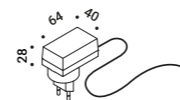

Optional accessories / Accessori opzionali

Drivers / Alimentatori