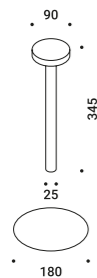

Table / Direct / Wireless

Material	ABS - Metal - Methacrylate			
Finish	.03 Matt White	.18 Matt Gold	.27 Gravity Black	.30 Grey Blue
	.31 Black Red	.33 Black Green	.35 Grey Green	.40 Grey Beige
Note	Rechargeable table luminaire. Magnetic fixing stem. Touch ON/OFF. <i>Apparecchio illuminante da tavolo a batteria ricaricabile. Stelo con fissaggio magnetico. ON/OFF touch. Autonomia della batteria: 12 ore.</i>