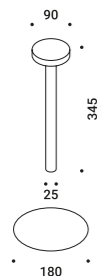

Table / Direct / Wireless

Material	ABS - Metal - Methacrylate			
Finish	.03 Matt White	.18 Matt Gold	.27 Gravity Black	.30 Grey Blue
	.31 Black Red	.33 Black Green	.35 Grey Green	.40 Grey Beige

Note Rechargeable table luminaire. Magnetic fixing stem. Touch ON/OFF. Battery life: 12 hours.