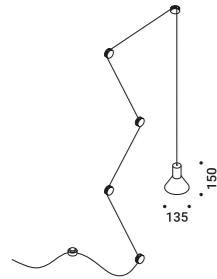

NEURO

Davide Groppi - Beppe Merlano / 2013

Suspension / Direct / Indoor

Material Metal
Finish .03 Matt White .04 Matt Black

Note Suspension luminaire. Five cable clips included. Matt white cable clips and white cable for the matt white finish. Matt black cable clips and black cable for the matt black finish.