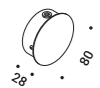

Optional accessories

Installation kits

Wall and ceiling rose

Not included

Matt White

1A3440300.00.00

Matt Black

1A3440400.00.00