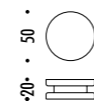

The sizes are expressed in millimeters.

DESIGN DAVIDE GROPPI - BEPPE MERLANO - 2013  
SUSPENSION LAMP - METAL

NEURO

IP20

CLAMP

CEILING ROSE

1A0160308.00.00	MATT WHITE - ON/OFF	220 V - 50 Hz - MAX 15 W LED - E27 WHITE CABLE 10 m POWER SUPPLY WITH PLUG 5 CLAMPS INCLUDED BULB NOT INCLUDED
1A0160408.00.00	MATT BLACK - ON/OFF	220 V - 50 Hz - MAX 15 W LED - E27 BLACK CABLE 10 m POWER SUPPLY WITH PLUG 5 CLAMPS INCLUDED BULB NOT INCLUDED