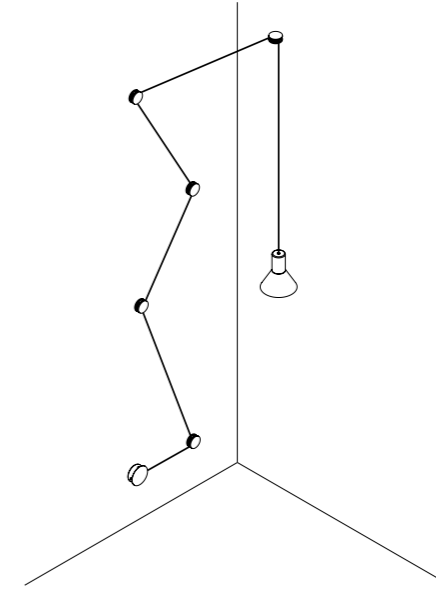

The sizes are expressed in millimeters.

DESIGN DAVIDE GROPPI - BEPPE MERLANO - 2013  
SUSPENSION LAMP - METAL

NEURO

IP20

CLAMP

CEILING ROSE

1A0160308.00.00	MATT WHITE - ON/OFF	220 V - 50 Hz - MAX 15 W LED - E27 WHITE CABLE 10 m POWER SUPPLY WITH PLUG 5 CLAMPS INCLUDED BULB NOT INCLUDED
1A0160408.00.00	MATT BLACK - ON/OFF	220 V - 50 Hz - MAX 15 W LED - E27 BLACK CABLE 10 m POWER SUPPLY WITH PLUG 5 CLAMPS INCLUDED BULB NOT INCLUDED

OPTIONAL ACCESSORIES

1A3440300.00.00	MATT WHITE	WALL AND CEILING ROSE
1A3440400.00.00	MATT BLACK	

1A3270300.00.00	MATT WHITE	CLAMP
1A3270400.00.00	MATT BLACK	

WALL AND CEILING ROSE INSTALLATION

POWER SUPPLY WITH PLUG INSTALLATION

CODE	SOCKET	TENSION	WATTAGE	BEAM ANGLE (°)	TEMPERATURE (K)	SOURCE LUMENS	BULB EFFICIENCY	CRI (Ra)	DIMMABLE	PRODUCT REFERENCE
------	--------	---------	---------	----------------	-----------------	---------------	-----------------	----------	----------	-------------------