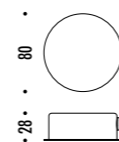

The sizes are expressed in millimeters.

DESIGN DAVIDE GROPPI - BEPPE MERLANO - 2013  
SUSPENSION LAMP - METAL

NEURO

IP20

CLAMP

CEILING ROSE

1A0160308.00.00	MATT WHITE - ON/OFF	220 V - 50 Hz - MAX 15 W LED - E27 WHITE CABLE 10 m POWER SUPPLY WITH PLUG 5 CLAMPS INCLUDED BULB NOT INCLUDED
1A0160408.00.00	MATT BLACK - ON/OFF	220 V - 50 Hz - MAX 15 W LED - E27 BLACK CABLE 10 m POWER SUPPLY WITH PLUG 5 CLAMPS INCLUDED BULB NOT INCLUDED