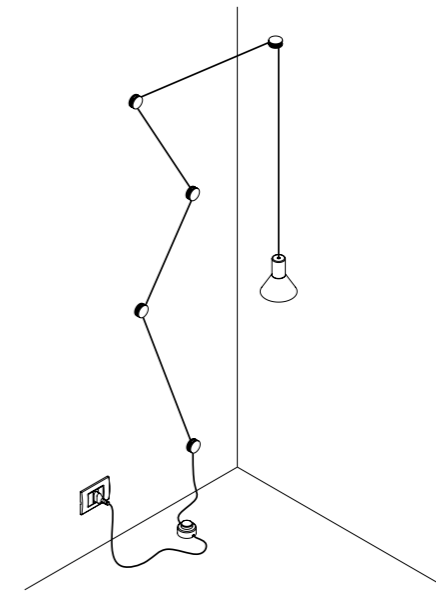

The sizes are expressed in millimeters.

DESIGN DAVIDE GROPPI - BEPPE MERLANO - 2013  
SUSPENSION LAMP - METAL

NEURO

IP20

CLAMP

CEILING ROSE

1A0160308.00.00	MATT WHITE - ON/OFF	220 V - 50 Hz - MAX 15 W LED - E27 WHITE CABLE 10 m POWER SUPPLY WITH PLUG 5 CLAMPS INCLUDED BULB NOT INCLUDED
1A0160408.00.00	MATT BLACK - ON/OFF	220 V - 50 Hz - MAX 15 W LED - E27 BLACK CABLE 10 m POWER SUPPLY WITH PLUG 5 CLAMPS INCLUDED BULB NOT INCLUDED

OPTIONAL ACCESSORIES

1A3440300.00.00	MATT WHITE	WALL AND CEILING ROSE
1A3440400.00.00	MATT BLACK	

1A3270300.00.00	MATT WHITE	CLAMP
1A3270400.00.00	MATT BLACK	

WALL AND CEILING ROSE INSTALLATION

POWER SUPPLY WITH PLUG INSTALLATION

CODE	SOCKET	TENSION	WATTAGE	BEAM ANGLE (°)	TEMPERATURE (K)	SOURCE LUMENS	BULB EFFICIENCY	CRI (Ra)	DIMMABLE	PRODUCT REFERENCE
------	--------	---------	---------	----------------	-----------------	---------------	-----------------	----------	----------	-------------------