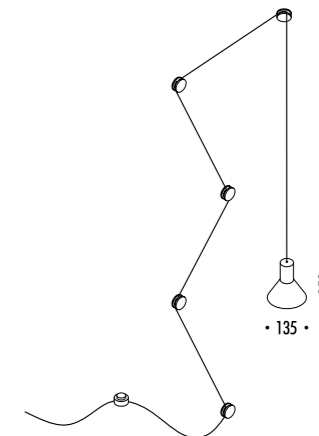

The sizes are expressed in millimeters.

DESIGN DAVIDE GROPPI - BEPPE MERLANO - 2013  
SUSPENSION LAMP - METAL

NEURO

IP20

CLAMP

CEILING ROSE

1A0160308.00.00	MATT WHITE - ON/OFF	220 V - 50 Hz - MAX 15 W LED - E27 WHITE CABLE 10 m POWER SUPPLY WITH PLUG 5 CLAMPS INCLUDED BULB NOT INCLUDED
1A0160408.00.00	MATT BLACK - ON/OFF	220 V - 50 Hz - MAX 15 W LED - E27 BLACK CABLE 10 m POWER SUPPLY WITH PLUG 5 CLAMPS INCLUDED BULB NOT INCLUDED

OPTIONAL ACCESSORIES

1A3440300.00.00	MATT WHITE	WALL AND CEILING ROSE
1A3440400.00.00	MATT BLACK	

1A3270300.00.00	MATT WHITE	CLAMP
1A3270400.00.00	MATT BLACK	

WALL AND CEILING ROSE INSTALLATION

POWER SUPPLY WITH PLUG INSTALLATION

CODE	SOCKET	TENSION	WATTAGE	BEAM ANGLE (°)	TEMPERATURE (K)	SOURCE LUMENS	BULB EFFICIENCY	CRI (Ra)	DIMMABLE	PRODUCT REFERENCE
------	--------	---------	---------	----------------	-----------------	---------------	-----------------	----------	----------	-------------------