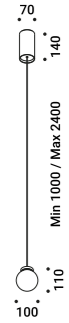

CALMA UP&DOWN 1

Ceiling driver version
5W
220-240V - 50/60Hz
2700K - 150lm / 3000K - 160lm
CRI >90
Driver integrated
DALI - PUSH

CE IP20

Polished Gold - 2700K - DALI - PUSH	1A7051900.27.08
Polished Gold - 3000K - DALI - PUSH	1A7051900.30.08
Total Black - 2700K - DALI - PUSH	1A7052600.27.08
Total Black - 3000K - DALI - PUSH	1A7052600.30.08