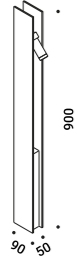

IPE BOLLARD

8,6W
110-240V - 50/60Hz
2700K - 257lm / 3000K - 257lm
CRI >90
Beam 25°
UGR <19
Driver integrated
ON/OFF

Matt Black - 2700K - ON/OFF	1A6480400.27.00
Matt Black - 3000K - ON/OFF	1A6480400.30.00
Natural Aluminium - 2700K - ON/OFF	1A6484400.27.00
Natural Aluminium - 3000K - ON/OFF	1A6484400.30.00

Optional accessories / Accessori opzionali

Installation kits / Kit d'installazione

Base / Base		Not included
Matt Black	1X0310400.01.00	
Natural Aluminium	1X0314400.01.00	

Anchoring bolt / Tirafondo		Not included
Cut-out Ø 250 mm Minimum space for mounting 350 mm	1X0310000.02.00	

Driver connector IP68 / Connettore driver IP68		Included
1 Piece	1A1660000.00.00