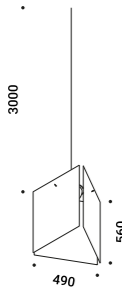

UMASI S 40
 24W
 Max 700mA DC
 2700K - 2105lm / 3000K - 2138lm
 CRI >90
 Driver not included
 CE IP20

Standard - 2700K	1A6940000.27.20
Standard - 3000K	1A6940000.30.20

UMASI S 50
 24W
 Max 700mA DC
 2700K - 2105lm / 3000K - 2138lm
 CRI >90
 Driver not included
 CE IP20