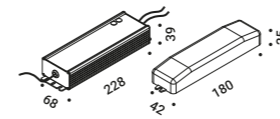

Drivers / Alimentatori

Driver with optoisolator / Alimentatore con optoisolatore			Not included
	Input 100-240V - 50/60Hz Output 48V - 150W - IP20 - DALI	1A2810000.11.00