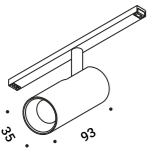

SPOT 35 - CARROPONTE

11W
48V DC
2700K - 656lm / 3000K - 684lm
CRI >90
Beam 30°
UGR <19

Driver integrated

DALI

CE IP20