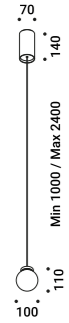

Optional accessories / Accessori opzionali

Suspension kits / Kit di sospensione

Decentralization kit / Kit decentratore		Not included
		1A0360000.00.00

Kit ceiling rose and decentralizer / Kit rosone e decentratore		Not included
Matt White	Transparent cable 3 m included	1A0770300.00.00
Matt Black	Transparent cable 3 m included	1A0770400.00.00