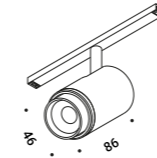

SPOT ZOOMABLE - CARROPONTE

10W
48V DC
2700K - 599lm / 699lm
3000K - 626lm / 726lm
CRI >90

Beam 15° / 36°

Driver integrated

DALI

CE IP20