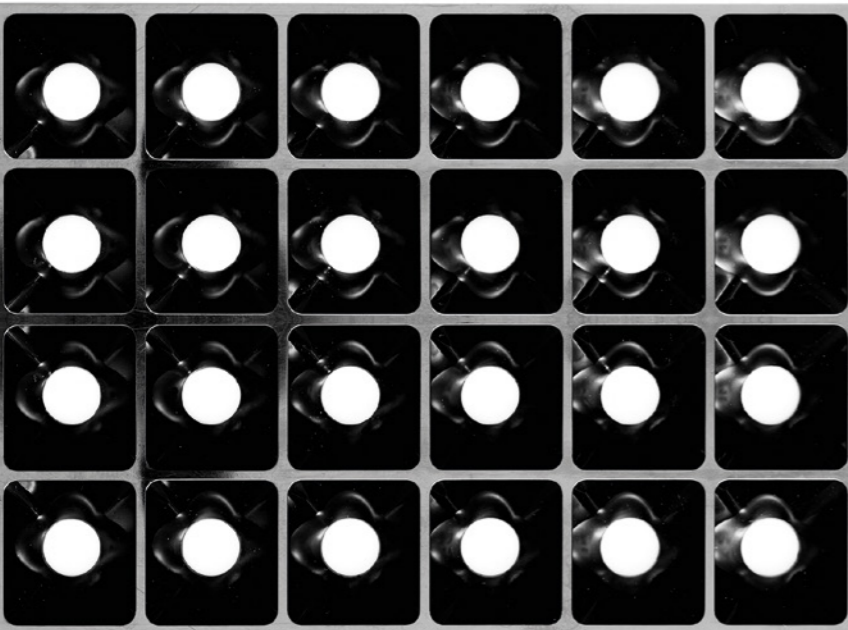

Ceiling / suspension luminaire with direct light for indoor use.

A perfect tool with direct light and high lighting performance.

The luminaire is in matt white polyamide.
The light source is in polished black polycarbonate.

The light source is LED with integrated module.
In D13 PL, the driver is integrated, with a dimmer function.
In D13 S, the electric cable is transparent.

Apparecchio di illuminazione da soffitto / sospensione, a luce diretta, per interni.

Un perfetto utensile a luce diretta e ad alte prestazioni illuminotecniche.

Il corpo illuminante è in policarbonato bianco opaco.
La parte ottica è in policarbonato nero lucido.

La sorgente luminosa è a LED e a modulo integrato.
In D13 PL, il driver è integrato e dimmerabile.
In D13 S, il cavo elettrico è trasparente.

Finish

.34 Matt White/Black Bicolour