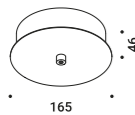

Compulsory accessories / Accessori obbligatori

Suspension kits / Kit di sospensione

Ceiling rose with driver / Rosone con alimentatore		Not included
Matt White	Input 110-240V - 50/60Hz Output 700mA DC - Max 24W IP20 - DALI - PUSH - 1-10V	1X0300300.01.07
Matt Black	Input 110-240V - 50/60Hz Output 700mA DC - Max 24W IP20 - DALI - PUSH - 1-10V	1X0300400.01.07
Matt White	Input 220-240V - 50/60Hz Output 700mA DC - Max 24W IP20 - TRIAC/IGBT	1X0300300.01.02
Matt Black	Input 220-240V - 50/60Hz Output 700mA DC - Max 24W IP20 - TRIAC/IGBT	1X0300400.01.02