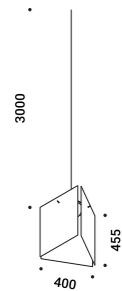

UMASI S 40
 24W
 Max 700mA DC
 2700K - 2105lm / 3000K - 2138lm
 CRI >90
 Driver not included
 CE IP20

Standard - 2700K	1A6940000.27.20
Standard - 3000K	1A6940000.30.20

UMASI S 50
 24W
 Max 700mA DC
 2700K - 2105lm / 3000K - 2138lm
 CRI >90
 Driver not included
 CE IP20