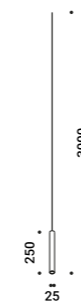

MISS 25

4W

Max 350mA DC

2700K - 150lm / 3000K - 160lm

CRI >90

Driver not included

CE IP20

Matt White - 2700K - DALI	1A7030300.27.01
Matt White - 3000K - DALI	1A7030300.30.01
Matt Black - 2700K - DALI	1A7030400.27.01
Matt Black - 3000K - DALI	1A7030400.30.01
Matt Nickel - 2700K - DALI	1A7034500.27.01
Matt Nickel - 3000K - DALI	1A7034500.30.01

Matt White - 2700K	(White cable)	1A6890300.27.20
Matt White - 3000K	(White cable)	1A6890300.30.20
Matt Black - 2700K	(White cable)	1A6890400.27.20
Matt Black - 3000K	(White cable)	1A6890400.30.20
Polished Gold - 2700K	(Black cable)	1A6891900.27.20
Polished Gold - 3000K	(Black cable)	1A6891900.30.20
Total Black - 2700K	(Black cable)	1A6892600.27.20
Total Black - 3000K	(Black cable)	1A6892600.30.20
Matt Nickel - 2700K	(Black cable)	1A6894500.27.20
Matt Nickel - 3000K	(Black cable)	1A6894500.30.20

Matt White - 2700K	(White cable)	1A6960300.27.20
Matt White - 3000K	(White cable)	1A6960300.30.20
Matt Black - 2700K	(White cable)	1A6960400.27.20
Matt Black - 3000K	(White cable)	1A6960400.30.20
Total Black - 2700K	(Black cable)	1A6962600.27.20
Total Black - 3000K	(Black cable)	1A6962600.30.20
Polished Black Chrome - 2700K	(Black cable)	1A6962800.27.20
Polished Black Chrome - 3000K	(Black cable)	1A6962800.30.20
Matt Nickel - 2700K	(Black cable)	1A6964500.27.20
Matt Nickel - 3000K	(Black cable)	1A6964500.30.20