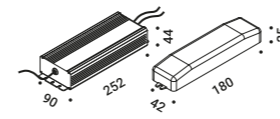

Driver with optoisolator / Alimentatore con optoisolatore			Not included
	Input 100-240V - 50/60Hz Output 48V - 320W - IP20 - DALI	1A2810000.12.00