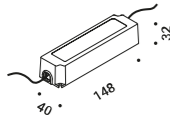

Compulsory accessories / Accessori obbligatori

Drivers / Alimentatori

Driver / Alimentatore		Not included
110-240V	24V/25W/IP67/ON/OFF	1Z1120620

Optional accessories / Accessori opzionali

Installation kits / Kit d'installazione

Driver connector IP68 / Connettore driver IP68		Not included
1 Piece		1A1660000.00.00