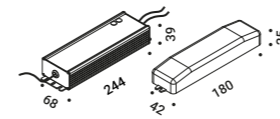

Driver with optoisolator / Alimentatore con optoisolatore			Not included
	Input 100-240V - 50/60Hz Output 48V - 240W - IP20 - DALI	1A6870000.13.00