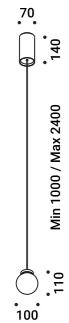

CALMA UP&DOWN 2

Remote driver version
4W
Max 350mA DC
2700K - 150lm / 3000K - 160lm
CRI >90
Driver not included

CE IP20

Polished Gold - 2700K	1A7051900.27.20
Polished Gold - 3000K	1A7051900.30.20
Total Black - 2700K	1A7052600.27.20
Total Black - 3000K	1A7052600.30.20