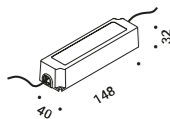

Compulsory accessories / Accessori obbligatori

Installation kits / Kit d'installazione

Driver connector IP68 / Connettore driver IP68	Included
1 Piece	1A1660000.00.00

Drivers / Alimentatori