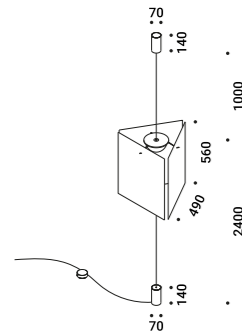

UMASI 40
 26W
 100-240V - 50/60Hz
 2700K - 2105lm / 3000K - 2138lm
 CRI >90
 Driver with plug included
 Dimmer on board
 CE IP20

Standard - 2700K - Dimmer on board	1A6560000.27.06
Standard - 3000K - Dimmer on board	1A6560000.30.06