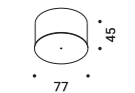

Ceiling rose without driver / Rosone senza alimentatore		Not included
Matt White	For electrical cables - 1 Piece	1X0010300.06.00
Matt Black	For electrical cables - 1 Piece	1X0010400.06.00