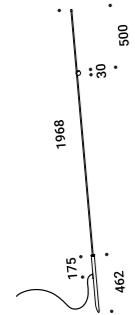

OcchiOlinO 100
1W
24V DC
2700K - 55lm / 3000K - 75lm
CRI >90
Driver not included
CE IP65

Matt Black - 2700K	1A6610400.27.20
Matt Black - 3000K	1A6610400.30.20

OcchiOlinO 200
1W
24V DC
2700K - 55lm / 3000K - 75lm
CRI >90
Driver not included
CE IP65

Matt Black - 2700K	1A6510400.27.20
Matt Black - 3000K	1A6510400.30.20

Compulsory accessories / Accessori obbligatori

Installation kits / Kit d'installazione

Driver connector IP68 / Connettore driver IP68	Included
1 Piece	1A1660000.00.00

Drivers / Alimentatori

Driver / Alimentatore	Not included
110-240V 24V/25W/IP67/ON/OFF	1Z1120620