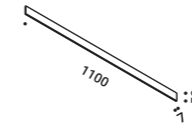

SOTTILE SISTEMA

SOTTILE SISTEMA DE - 1100
2x14W
24V DC
2700K - Up 536lm - Down 536lm /
3000K - Up 564lm - Down 564lm
CRI >90
Driver not included
CE IP20 E

Matt White - 2700K	1A6400300.27.20
Matt White - 3000K	1A6400300.30.20
Matt Black - 2700K	1A6400400.27.20
Matt Black - 3000K	1A6400400.30.20
Brushed Bronze - 2700K	1A6402900.27.20
Brushed Bronze - 3000K	1A6402900.30.20
Brushed Black - 2700K	1A6403600.27.20
Brushed Black - 3000K	1A6403600.30.20