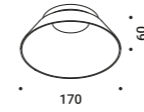

Optional accessories / Accessori opzionali

Parabola		Not included
Matt Black		1X0190400.08.00