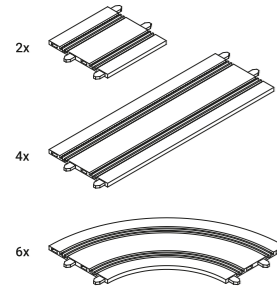

Luminaire UL certification pending. Available for CN market.

Apparecchio illuminante con certificazione UL in corso. Disponibile per mercato CN.

Compulsory accessories / Accessori obbligatori

Race track kit / Kit pista da corsa		Not included
Matt Black	1A6070400.01.00	

Power connector / Elemento di alimentazione		Not included
Matt Black	1A6070400.02.00	

End cap / Elemento di chiusura		Not included
Matt Black	1A6070400.03.00	

Green light-car / Auto luminosa verde		Not included
Matt Black	24V DC - 1W	1A6070400.04.00

White light-car / Auto luminosa bianca		Not included
Matt Black	24V DC - 1W - 3000K	1A6070400.05.00

Red light-car / Auto luminosa rossa		Not included
Matt Black	24V DC - 1W	1A6070400.06.00

Remote driver / Alimentatore remoto		Not included
220-240V(100-127V)	24V/22W(12W)/IP20/ON/OFF	1Z0240410

Driver with plug / Alimentatore con spina		Not included
Matt Black	Input 110-240V - 50/60Hz - Output 24V DC - 18W - IP20	1Z0431020