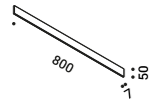

SOTTILE SISTEMA

Davide Groppi / 2025

Luminaire UL certification pending. Available for CN market.

Apparecchio illuminante con certificazione UL in corso. Disponibile per mercato CN.

SOTTILE SISTEMA - 800
10W
24V DC
2700K - 380lm / 3000K - 400lm
CRI >90
Driver not included
CE IP20 E

Matt White - 2700K	1A6370300.27.20
Matt White - 3000K	1A6370300.30.20
Matt Black - 2700K	1A6370400.27.20
Matt Black - 3000K	1A6370400.30.20
Brushed Bronze - 2700K	1A6372900.27.20
Brushed Bronze - 3000K	1A6372900.30.20
Brushed Black - 2700K	1A6373600.27.20
Brushed Black - 3000K	1A6373600.30.20