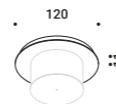

Optional accessories / Accessori opzionali

Wall adapter plate / Piastra di adattamento da parete			Not included
Matt White	For mounting on brick masonry walls	1X0050300.01.00