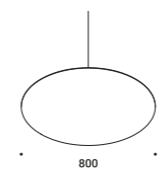

Louvre 4 / Frangiluce 4		Not included
Matt Black	For Parabola - Snoot	1X0190400.13.00

Reflector Ø 80 / Riflettore Ø 80		Not included
Matt White		1X0190300.04.00

The starting point?

A luminous mark that appears and defines the space.