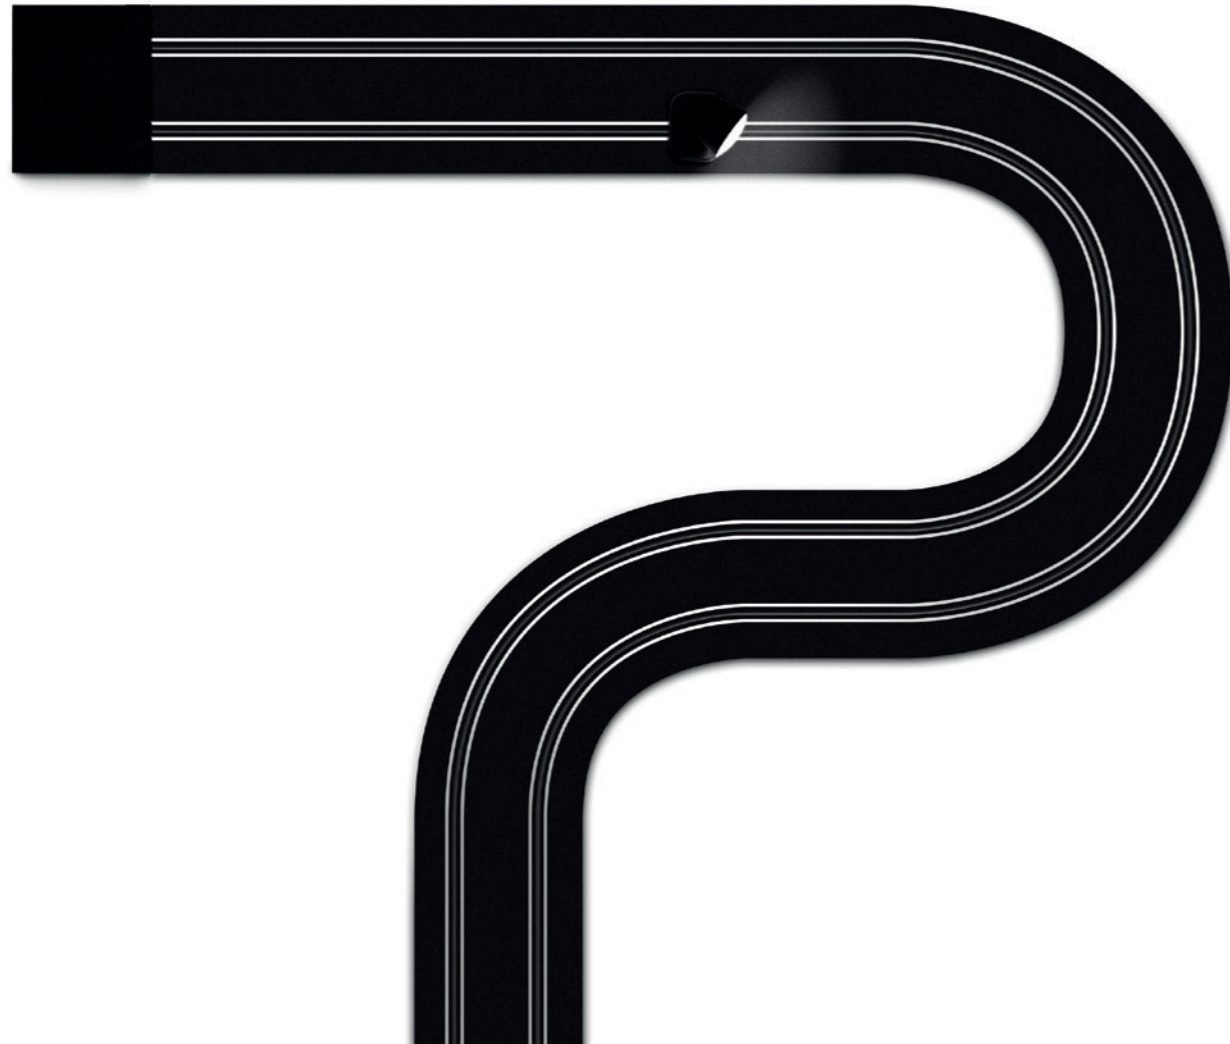

When light becomes fun.

RACE OF LIGHTS is an electrified toy track that carries current to power tiny car-lamps.

The track can be set up as you desire, becoming the base for designing your own lighting system. The car-lamps are fixed with magnets, allowing you to freely create ever-changing compositions. A simple and intuitive system, where light can be moved and reinvented whenever you wish.