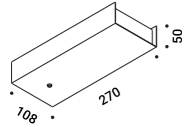

Compulsory accessories / Accessori obbligatori

Installation kits / Kit d'installazione

End cap with suspension cable / Tappo di chiusura con cavo di sospensione		Not included
Matt Black		1X0200400.13.00

End cap with electrical cable / Tappo di chiusura con alimentazione		Not included
Matt Black	White electrical cable 5 m included	1X0200400.14.00
Matt Black	Black electrical cable 5 m included	1X0200400.15.00

Drivers / Alimentatori

Ceiling driver / Driver da soffitto		Not included
Matt White	Input 110-240V - 50/60Hz Output 24V - 70W - IP20 DALI - PUSH - 1-10V - TRIAC	1X0200300.16.00