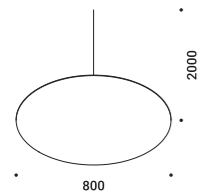

SET

Davide Groppi / 2025

Optional accessories / Accessori opzionali

Other accessories / Altri accessori

Parabola		Not included
Matt Black		1X0190400.08.00

Snoot		Not included
Matt Black		1X0190400.09.00

Louvre 3 / Frangiluce 3		Not included
Matt Black	For Parable - Snoot	1X0190400.12.00

Louvre 4 / Frangiluce 4		Not included
Matt Black	For Parable - Snoot	1X0190400.13.00

Reflector Ø80 / Riflettore Ø80		Not included
Matt White		1X0190300.04.00