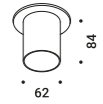

## Optional accessories / Accessori opzionali

Other accessories / Altri accessori

<b>Parabola</b>		Not included
Matt Black		1X0190400.08.00

<b>Snoot</b>		Not included
Matt Black		1X0190400.09.00

<b>Louvre 3 / Frangiluce 3</b>		Not included
Matt Black	For Parable - Snoot	1X0190400.12.00