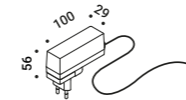

Driver with plug / Alimentatore con spina	Not included	
Matt Black	Input 110-240V - 50/60Hz Output 24V DC - 18W - IP20	1Z0431020