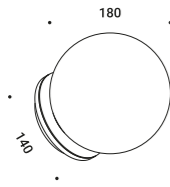

CALMA

Alberto Zattin / 2025

Wall-Ceiling / Diffuse / Indoor

Material Blown glass - Metal - PA

Finish **.03** Matt White **.04** Matt Black **.19** Polished Gold

Luminaire UL certification pending. CCC certification pending.

Apparecchio illuminante con certificazione UL in corso. Certificazione CCC in corso.

CALMA

Max 15W - E27
100-240V - 50/60Hz
ON/OFF
Bulb not included
CE IP20

Matt White - ON/OFF
Matt Black - ON/OFF
Polished Gold - ON/OFF

1A6050300.00.00
1A6050400.00.00
1A6051900.00.00

Optional accessories / Accessori opzionali

Bulbs / Lampadine

LED - E27 - A60

220-240V - 11,2W - 360°
2700K - 1521lm - CRI >90
Energy Efficiency D - Dimmable

1Y0330790

Not included