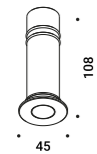

BUIO TRIM - 13°

Transparent filter
6,4W
24V DC
2700K - 247lm / 3000K - 247lm
CRI >90
Beam 13°
UGR <19
Driver not included

Matt Black - 2700K
Matt Black - 3000K

1A5160400.27.20
1A5160400.30.20

BUIO TRIM - 25°

Transparent filter
6,4W
24V DC
2700K - 257lm / 3000K - 257lm
CRI >90
Beam 25°
UGR <19
Driver not included

Matt Black - 2700K
Matt Black - 3000K

1A5180400.27.20
1A5180400.30.20

BUIO TRIM - 32°

Transparent filter
6,4W
24V DC
2700K - 297lm / 3000K - 297lm
CRI >90
Beam 32°
UGR <19
Driver not included

Matt Black - 2700K
Matt Black - 3000K

1A5170400.27.20
1A5170400.30.20

BUIO TRIM ELLIPTICAL

Transparent filter
6,4W
24V DC
2700K - 233lm / 3000K - 233lm
CRI >90
UGR <19
Driver not included

Matt Black - 2700K
Matt Black - 3000K

1A5190400.27.20
1A5190400.30.20

Compulsory accessories / Accessori obbligatori

Installation kits / Kit d'installazione

Ceiling spring / Molla da soffitto	Not included
Standard	1A6310000.00.00

Drivers / Alimentatori

Driver / Alimentatore	Not included
110-240V 24V/25W/IP67/ON/OFF	1Z1120620