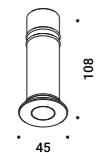

Transparent filter
 6,4W
 24V DC
 2700K - 247lm / 3000K - 247lm
 CRI >90
 Beam 13°
 UGR <19
 Driver not included

Matt Black - 2700K
 Matt Black - 3000K

1A5160400.27.20
 1A5160400.30.20

BUIO TRIM - 25°

Transparent filter
 6,4W
 24V DC
 2700K - 257lm / 3000K - 257lm
 CRI >90
 Beam 25°
 UGR <19
 Driver not included

Matt Black - 2700K
 Matt Black - 3000K

1A5180400.27.20
 1A5180400.30.20

BUIO TRIM - 32°

Transparent filter
 6,4W
 24V DC
 2700K - 297lm / 3000K - 297lm
 CRI >90
 Beam 32°
 UGR <19
 Driver not included

Matt Black - 2700K
 Matt Black - 3000K

1A5170400.27.20
 1A5170400.30.20

BUIO TRIM ELLIPTICAL

Transparent filter
 6,4W
 24V DC
 2700K - 233lm / 3000K - 233lm
 CRI >90
 UGR <19
 Driver not included

Matt Black - 2700K
 Matt Black - 3000K

1A5190400.27.20
 1A5190400.30.20