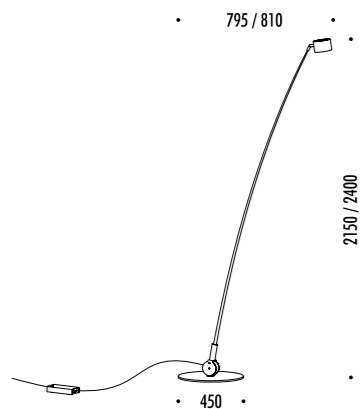

SAMPEI

CE IP 20

CE IP 20

183103XX	MATT WHITE - 3000K	SAMPEI 230 21 W LED - 3000K - 1726 lm - CRI 90 / 2700K - 1625 lm - CRI 90 WHITE CABLE - ADJUSTABLE - DIMMER - OPTIONAL LED MODULE ACCESSORIES NOT INCLUDED AVAILABLE IN DIFFERENT VERSIONS FOR RESPECTIVE COUNTRIES - SEE ONLINE DATASHEETS FOR MORE DETAILS
183103XX-27	MATT WHITE - 2700K	
183104XX	MATT BLACK - 3000K	SAMPEI 230 21 W LED - 3000K - 1726 lm - CRI 90 / 2700K - 1625 lm - CRI 90 BLACK CABLE - ADJUSTABLE - DIMMER - OPTIONAL LED MODULE ACCESSORIES NOT INCLUDED AVAILABLE IN DIFFERENT VERSIONS FOR RESPECTIVE COUNTRIES - SEE ONLINE DATASHEETS FOR MORE DETAILS
183104XX-27	MATT BLACK - 2700K	