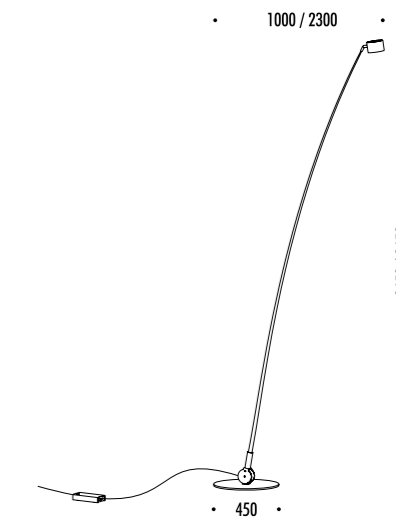

SAMPEI

CE IP 20

CE IP 20

183103XX	MATT WHITE - 3000K	SAMPEI 230 21 W LED - 3000K - 1726 lm - CRI 90 / 2700K - 1625 lm - CRI 90 WHITE CABLE - ADJUSTABLE - DIMMER - OPTIONAL LED MODULE ACCESSORIES NOT INCLUDED AVAILABLE IN DIFFERENT VERSIONS FOR RESPECTIVE COUNTRIES - SEE ONLINE DATASHEETS FOR MORE DETAILS
183103XX-27	MATT WHITE - 2700K	
183104XX	MATT BLACK - 3000K	SAMPEI 230 21 W LED - 3000K - 1726 lm - CRI 90 / 2700K - 1625 lm - CRI 90 BLACK CABLE - ADJUSTABLE - DIMMER - OPTIONAL LED MODULE ACCESSORIES NOT INCLUDED AVAILABLE IN DIFFERENT VERSIONS FOR RESPECTIVE COUNTRIES - SEE ONLINE DATASHEETS FOR MORE DETAILS
183104XX-27	MATT BLACK - 2700K	