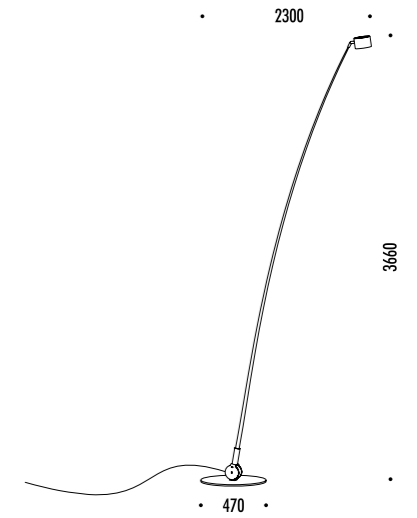

Compasso d'Oro ADI
Award 2014

DESIGN ENZO CALABRESE - DAVIDE GROPPI - 2011
OUTDOOR LAMP - FIBERGLASS - METAL

CE IP 65