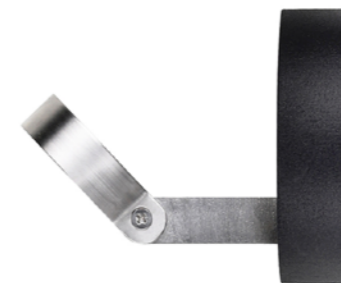

BUIO

Wall bracket	Brushed inox	
Ceiling rose	Matt black	
Earth spike	Brushed inox	
Tree strap 1m		
Concrete box		

BUIO