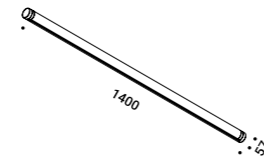

MAGIA

Finish	Polished gold Polished black chrome
Mounting	Suspension
Environment	Indoor
Configuration	Max 3 modules on single unipolar wire

MAGIA MODULE

Insulation class	III
Power	19W
Main voltage	24V DC
CCT - System flux	2700K ~ 1272lm 3000K ~ 1312lm
CRI	>90
Driver	Remote not included Ceiling rose* not included
Dimming type	DALI - PUSH - 1-10V - TRIAC**

MAGIA

*Ceiling rose version not available for CN market.

**TRIAC version not available for US market.

CE IP20