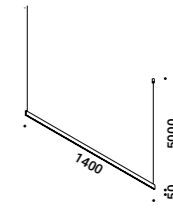

SOTTILE 2 DE

Insulation class	III
Power	38W
Main voltage	24V DC
CCT - System flux	2700K ~ Down 1692lm - Up 1692lm 3000K ~ Down 1855lm - Up 1855lm
CRI	>90
Driver	Remote not included
Dimming type	DALI - PUSH - 1-10V - TRIAC*

*TRIAC version not available for US market.

CE IP20