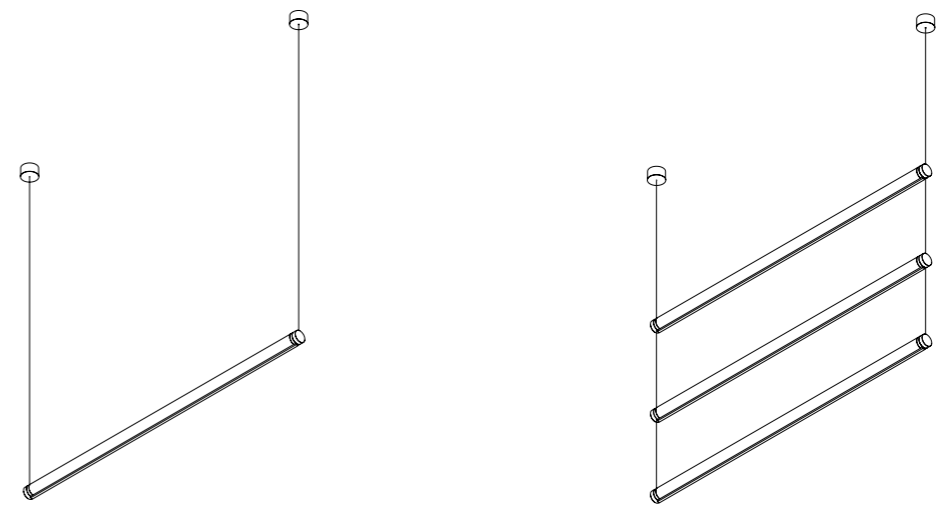

Example of single and multiple installations with ceiling fixing kit