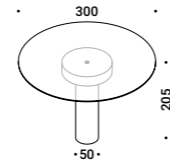

VIS À VIS
Michele Groppi, 2023

VIS À VIS

Finish	Standard
Mounting	Table - Rechargeable
Environment	Indoor
<hr/>	
Insulation class	III
Power	2W
CCT - System flux	2700K ~ 110lm 3000K ~ 113lm
CRI	>90
Battery life	9 hours
Charging socket	USB-C
Charger	Not included
Dimming type	Not dimmable