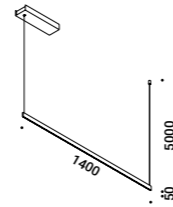

SOTTILE

SOTTILE DE version with dual emission and mono switch.
SOTTILE 1 and SOTTILE 1 DE not available for CN market.

Finish	Brushed bronze Brushed black
Mounting	Suspension
Environment	Indoor

SOTTILE 1

Insulation class	I
Power	21W
Main voltage	220-240V
Frequency	50/60Hz
CCT - System flux	2700K ~ 1692lm 3000K ~ 1855lm
CRI	>90
Driver	Integrated
Dimming type	DALI - PUSH - 1-10V - TRIAC*

SOTTILE 1 DE

Insulation class	I
Power	42W
Main voltage	120-240V
Frequency	50/60Hz
CCT - System flux	2700K ~ Down 1692lm - Up 1692lm 3000K ~ Down 1855lm - Up 1855lm
CRI	>90
Driver	Integrated
Dimming type	DALI - PUSH - 1-10V - TRIAC*

*TRIAC version not available for US market.

CE IP20