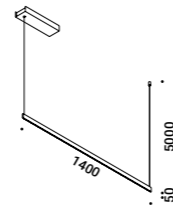

SOTTILE

SOTTILE DE version with dual emission and mono switch.
SOTTILE 1 and SOTTILE 1 DE not available for CN market.

Finish	Brushed bronze Brushed black
Mounting	Suspension
Environment	Indoor

SOTTILE 1

Insulation class	I
Power	21W
Main voltage	220-240V
Frequency	50/60Hz
CCT - System flux	2700K ~ 1692lm 3000K ~ 1855lm
CRI	>90
Driver	Integrated
Dimming type	DALI - PUSH - 1-10V - TRIAC*

SOTTILE 1 DE

Insulation class	I
Power	42W
Main voltage	120-240V
Frequency	50/60Hz
CCT - System flux	2700K ~ Down 1692lm - Up 1692lm 3000K ~ Down 1855lm - Up 1855lm
CRI	>90
Driver	Integrated
Dimming type	DALI - PUSH - 1-10V - TRIAC*

*TRIAC version not available for US market.

CE IP20