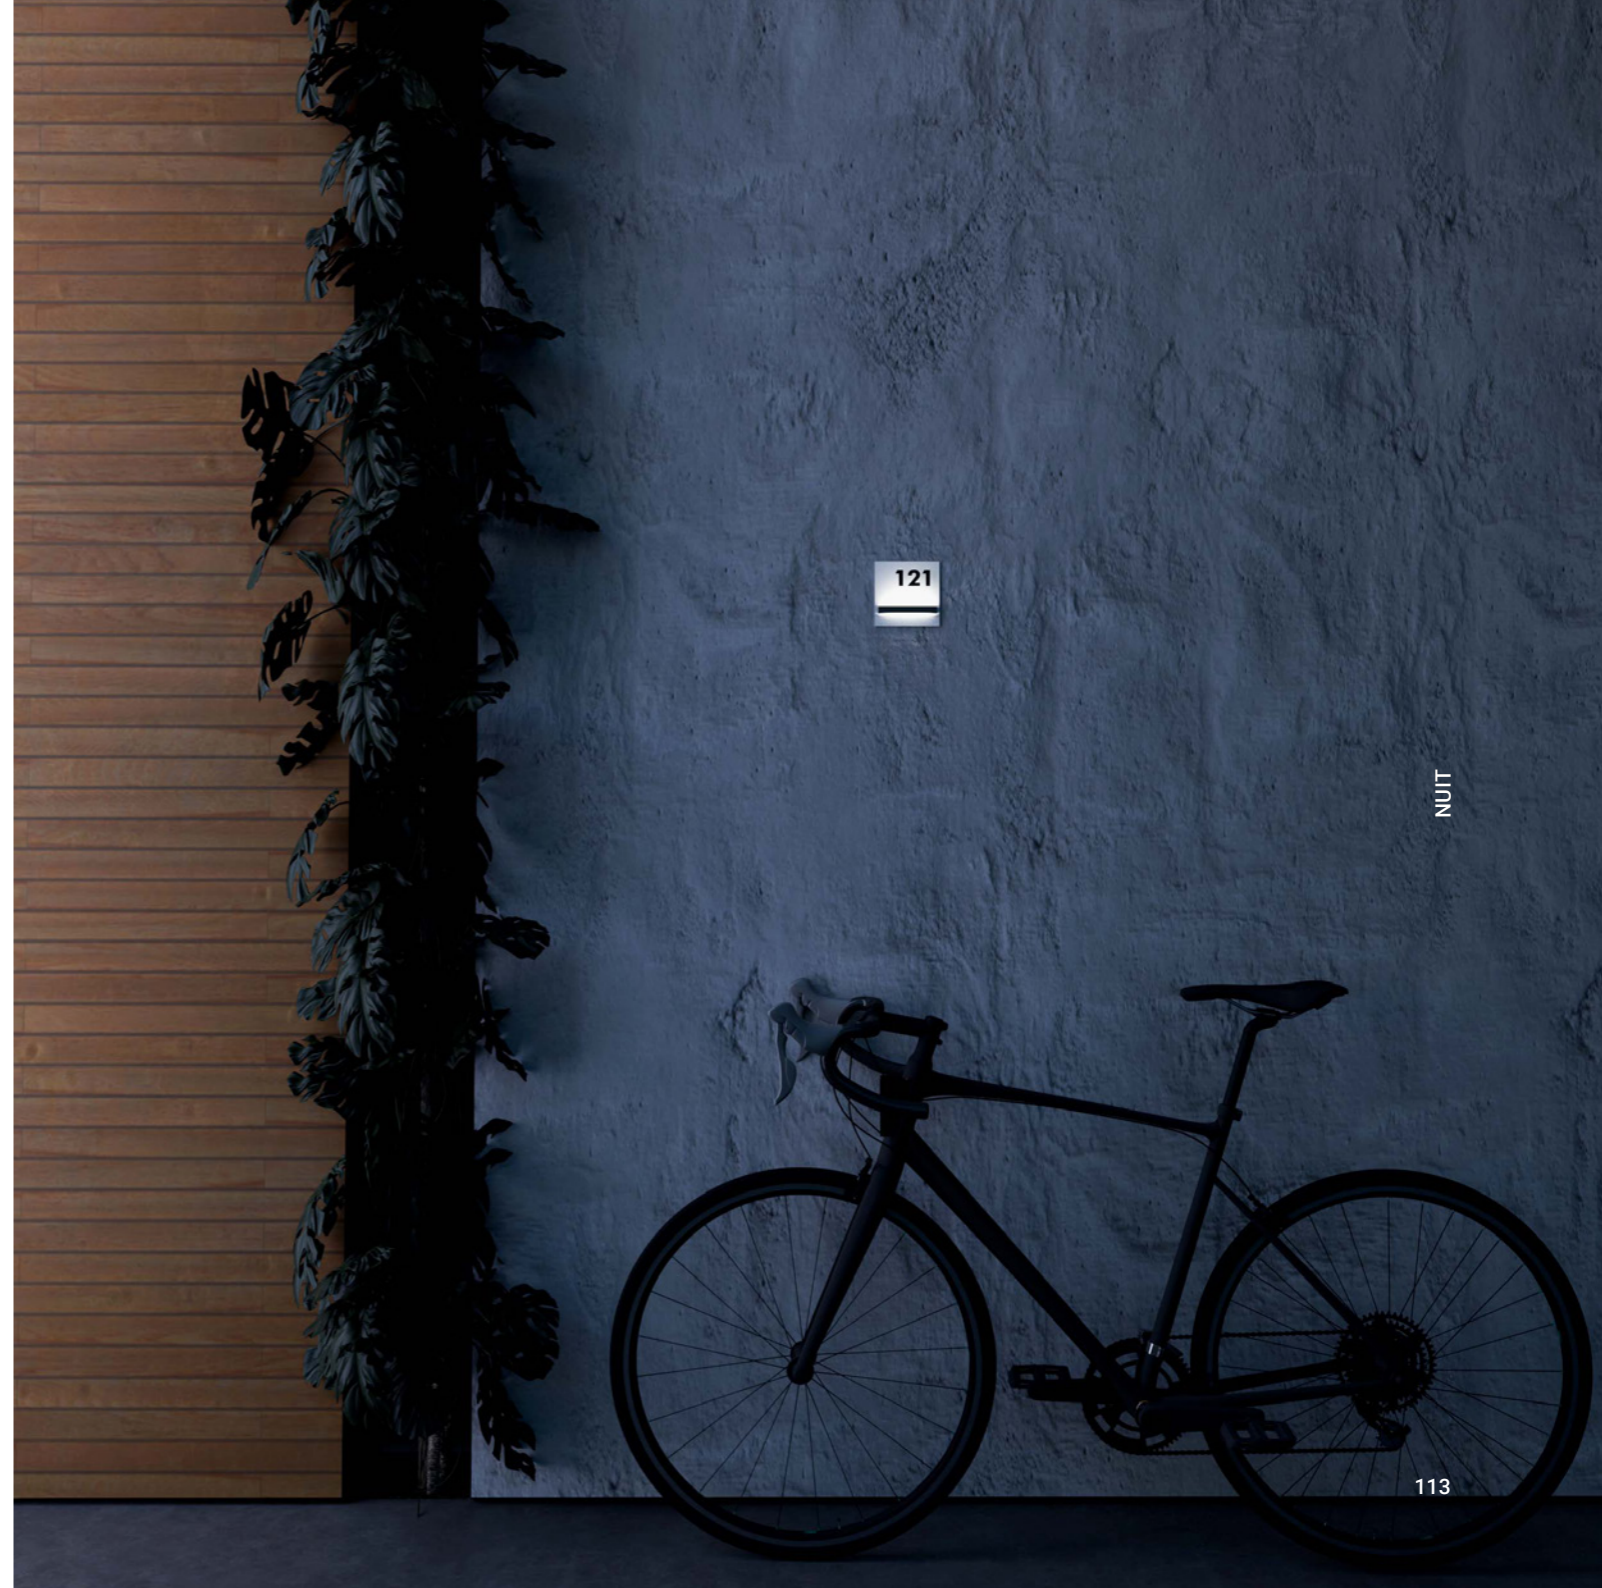

NUIT

		Global code	US code	CN code
Nuit - Matt white	2700K - CLIII	1A1320300.27.20	1A1320303.27.20	1A1320308.27.20
Nuit - Matt white	3000K - CLIII	1A1320300.30.20	1A1320303.30.20	1A1320308.30.20
Nuit - Gravity black	2700K - CLIII	1A1322700.27.20	1A1322703.27.20	1A1322708.27.20
Nuit - Gravity black	3000K - CLIII	1A1322700.30.20	1A1322703.30.20	1A1322708.30.20
Nuit - Blasted inox	2700K - CLIII	1A1323800.27.20	1A1323803.27.20	1A1323808.27.20
Nuit - Blasted inox	3000K - CLIII	1A1323800.30.20	1A1323803.30.20	1A1323808.30.20

Electrical power supply		Global code	US code	CN code
Driver	24V - 25W - IP67 - ON/OFF	1Z1120620	1Z1120620	1Z1120620

Accessories		Global code	US code	CN code
Concrete box		1A4460000.00.00	1A4460000.00.00	1A4460000.00.00
Plasterboard frame - Matt white	12,5mm	1A4470300.00.00	1A4470300.00.00	1A4470300.00.00
Adapter plasterboard frame	25mm	1A5030000.00.00	1A5030000.00.00	1A5030000.00.00

NUIT