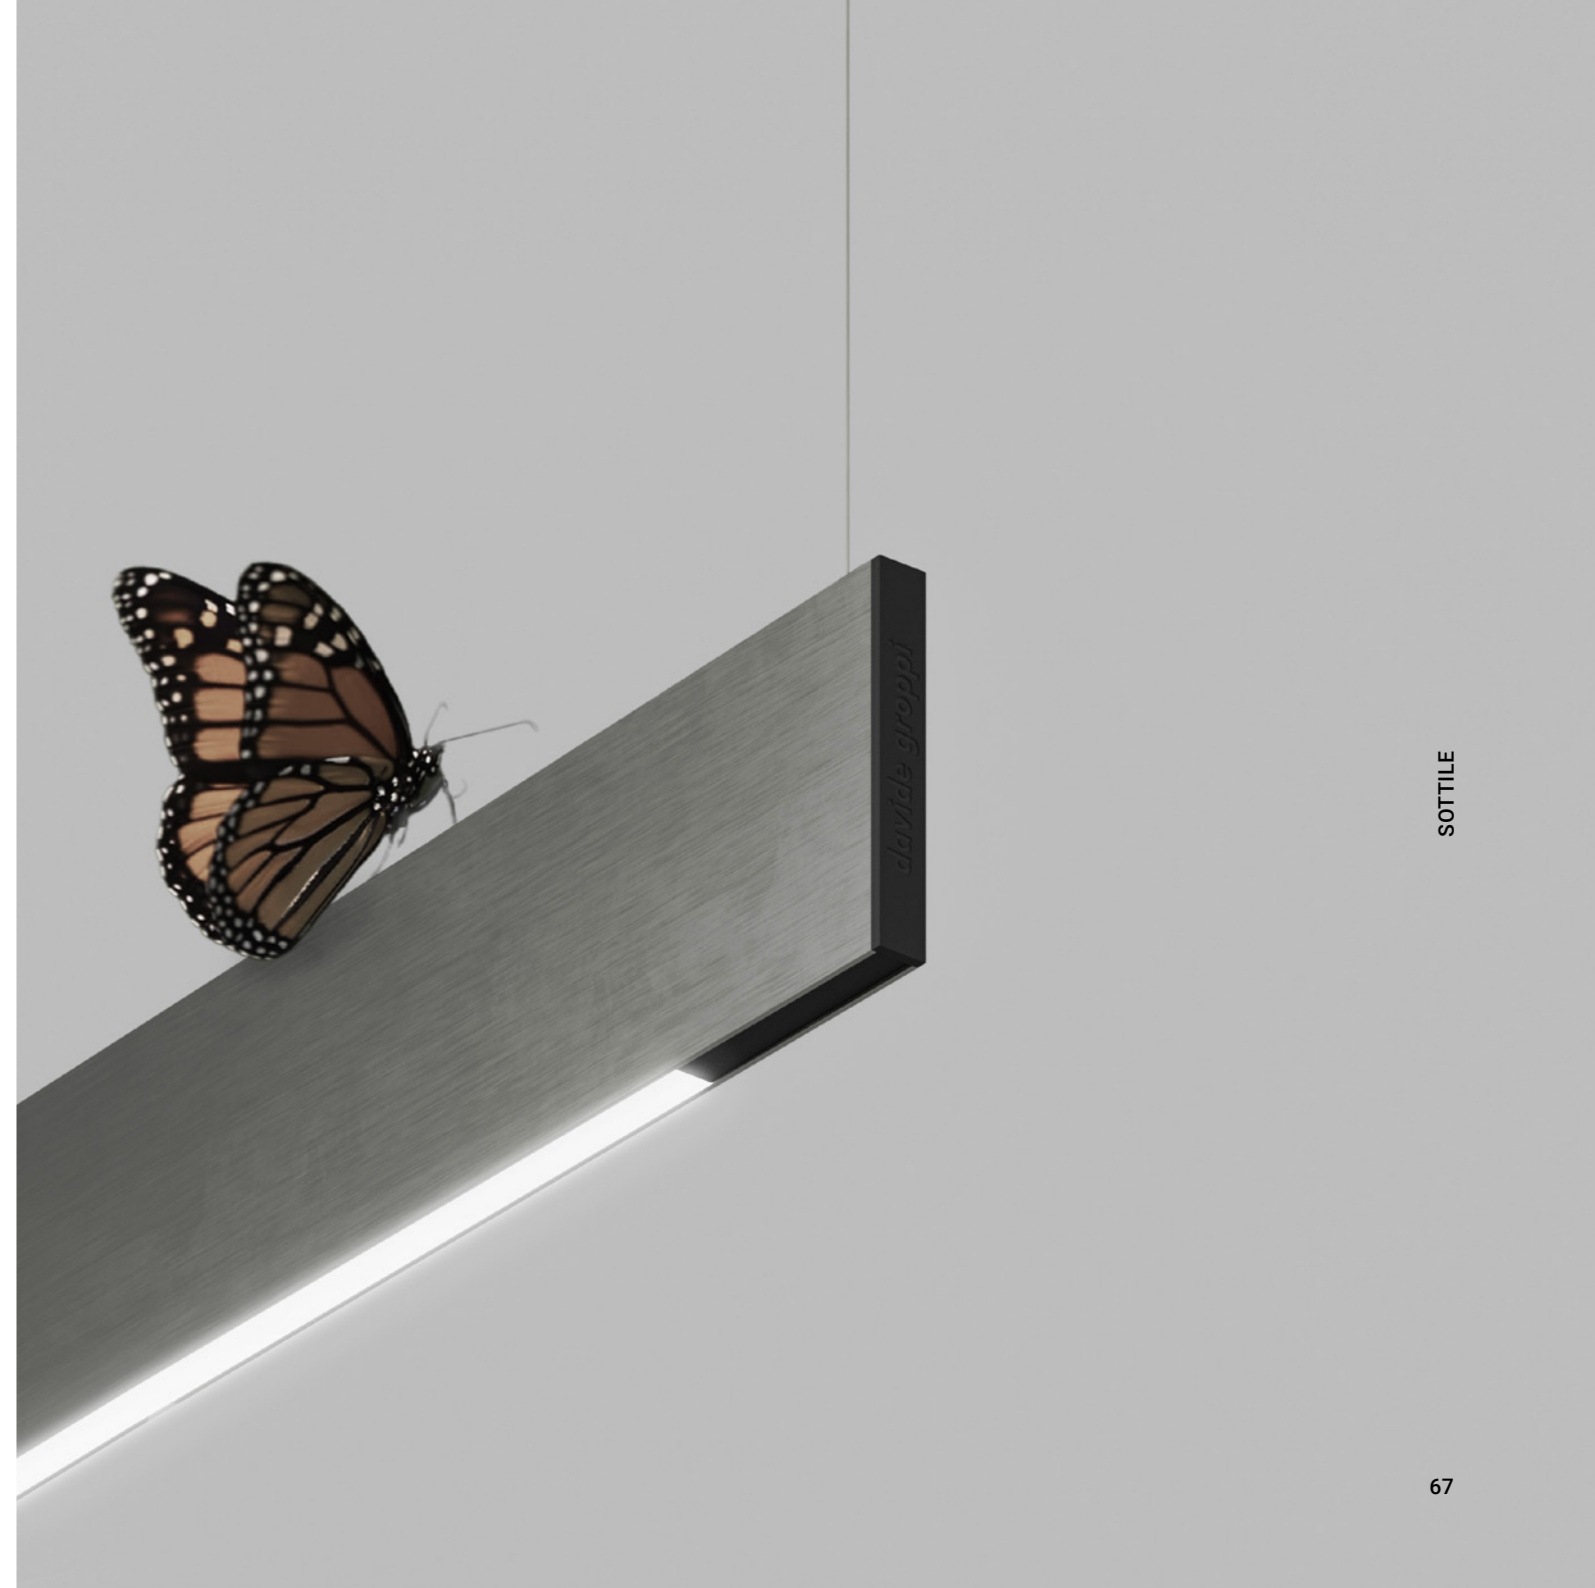

Global code	US code	CN code
Sottile 1 - Brushed bronze	2700K - DALI - PUSH - 1-10V - TRIAC	1A4232900.27.05	-	-
Sottile 1 - Brushed bronze	3000K - DALI - PUSH - 1-10V - TRIAC	1A4232900.30.05	-	-
Sottile 1 - Brushed bronze	2700K - DALI - PUSH - 1-10V	-	1A4232903.27.07	-
Sottile 1 - Brushed bronze	3000K - DALI - PUSH - 1-10V	-	1A4232903.30.07	-
Sottile 1 - Brushed black	2700K - DALI - PUSH - 1-10V - TRIAC	1A4233600.27.05	-	-
Sottile 1 - Brushed black	3000K - DALI - PUSH - 1-10V - TRIAC	1A4233600.30.05	-	-
Sottile 1 - Brushed black	2700K - DALI - PUSH - 1-10V	-	1A4233603.27.07	-
Sottile 1 - Brushed black	3000K - DALI - PUSH - 1-10V	-	1A4233603.30.07	-
Sottile 1 DE - Brushed bronze	2700K - DALI - PUSH - 1-10V - TRIAC	1A4642900.27.05	-	-
Sottile 1 DE - Brushed bronze	3000K - DALI - PUSH - 1-10V - TRIAC	1A4642900.30.05	-	-
Sottile 1 DE - Brushed bronze	2700K - DALI - PUSH - 1-10V	-	1A4642903.27.07	-
Sottile 1 DE - Brushed bronze	3000K - DALI - PUSH - 1-10V	-	1A4642903.30.07	-
Sottile 1 DE - Brushed black	2700K - DALI - PUSH - 1-10V - TRIAC	1A4643600.27.05	-	-
Sottile 1 DE - Brushed black	3000K - DALI - PUSH - 1-10V - TRIAC	1A4643600.30.05	-	-
Sottile 1 DE - Brushed black	2700K - DALI - PUSH - 1-10V	-	1A4643603.27.07	-
Sottile 1 DE - Brushed black	3000K - DALI - PUSH - 1-10V	-	1A4643603.30.07	-
Sottile 2 - Brushed bronze	2700K - CLIII	1A4232900.27.20	1A4232903.27.20	1A4232908.27.20
Sottile 2 - Brushed bronze	3000K - CLIII	1A4232900.30.20	1A4232903.30.20	1A4232908.30.20
Sottile 2 - Brushed black	2700K - CLIII	1A4233600.27.20	1A4233603.27.20	1A4233608.27.20
Sottile 2 - Brushed black	3000K - CLIII	1A4233600.30.20	1A4233603.30.20	1A4233608.30.20
Sottile 2 DE - Brushed bronze	2700K - CLIII	1A4642900.27.20	1A4642903.27.20	1A4642908.27.20
Sottile 2 DE - Brushed bronze	3000K - CLIII	1A4642900.30.20	1A4642903.30.20	1A4642908.30.20
Sottile 2 DE - Brushed black	2700K - CLIII	1A4643600.27.20	1A4643603.27.20	1A4643608.27.20
Sottile 2 DE - Brushed black	3000K - CLIII	1A4643600.30.20	1A4643603.30.20	1A4643608.30.20

SOTTILE