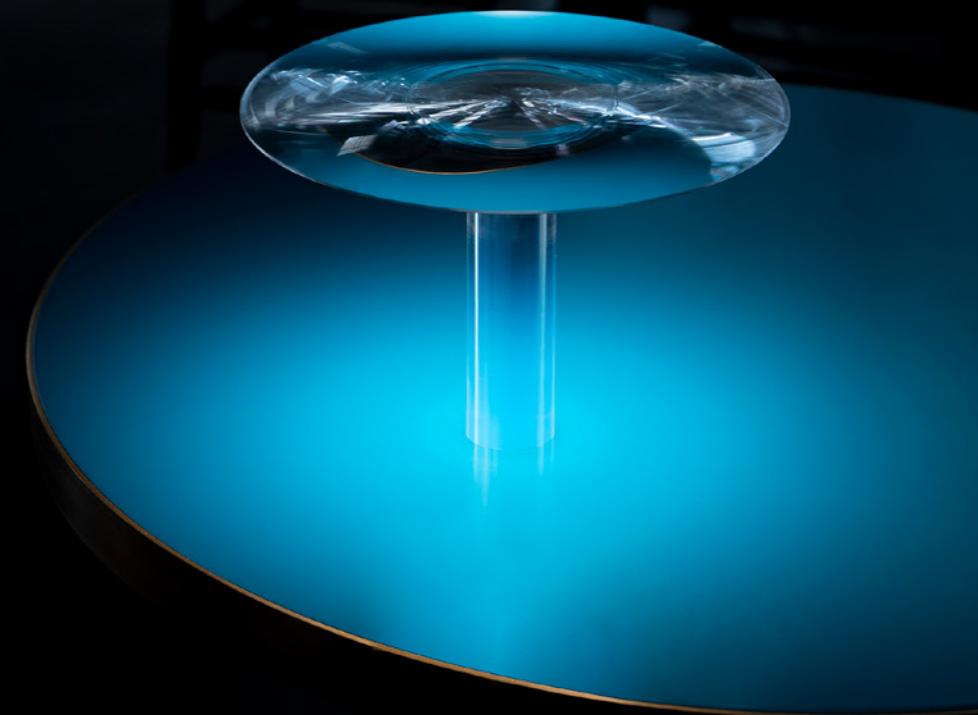

Zehn Jahre nach der Präsentation unserer ersten batteriebetriebenen Lampe war es uns wichtig, einen neuen Blick auf das drahtlose, einzigartige und innovative Licht zu werfen.

Wir haben uns wieder einmal überlegt, etwas wegzunehmen, um nur nach dem Licht zu suchen.

Und so entstand eine transparente Lampe, Erscheinung und Schönheit.

Ten years after the presentation of our first battery-operated lamp, we wanted to add a new idea of wireless light, remaining unique and innovative. Once again, we decided to take away, seeking only the light. A transparent lamp is born, made of truth and beauty.

VIS À VIS
Michele Groppi, 2023