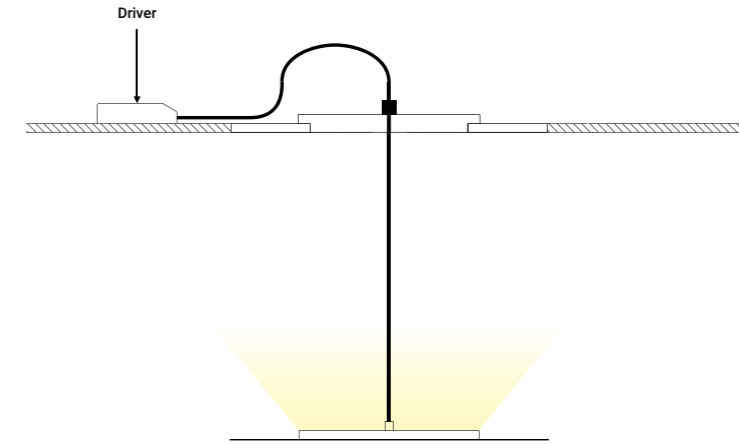

ASINTOTO

		Global code	US code	CN code
Asintoto - Gravity black	2700K - CLIII	1A4072700.27.20	1A4072703.27.20	1A4072708.27.20
Asintoto - Gravity black	3000K - CLIII	1A4072700.30.20	1A4072703.30.20	1A4072708.30.20

Electrical power supply		Global code	US code	CN code
Driver	DALI	1Z0241180.500	-	1Z0241140.500
Driver	PUSH - 1-10V	1Z0240870.500	-	-
Driver	TRIAC/IGBT	1Z0240850.500	-	-
Driver	DALI - PUSH - 1-10V	-	1Z0240530.500	-

Installation kit		Global code	US code	CN code
Circular plasterboard panel		1A4520000.00.00	1A4520000.00.00	1A4520000.00.00
Recessed fixing kit - Matt white		1X0000300.04.00	1X0000300.04.00	1X0000300.04.00
Recessed fixing kit - Matt black		1X0000400.04.00	1X0000400.04.00	1X0000400.04.00
Ceiling fixing kit - Matt white*		1X0010300.04.00	1X0010300.04.00	1X0010300.04.00
Ceiling fixing kit - Matt black*		1X0010400.04.00	1X0010400.04.00	1X0010400.04.00
Wall back plate - Matt white**	For mounting on brick masonry walls	1X0050300.01.00	1X0050300.01.00	1X0050300.01.00

Accessories		Global code	US code	CN code
Magnetic weight	For sloped installation	1A4710000.00.00	1A4710000.00.00	1A4710000.00.00

*Ceiling fixing kit compulsory with 1X0050300.01.00 for US market.

**Wall back plate compulsory with 1X0010300.04.00 / 1X0010400.04.00 for US market.

Circular plasterboard panel installation