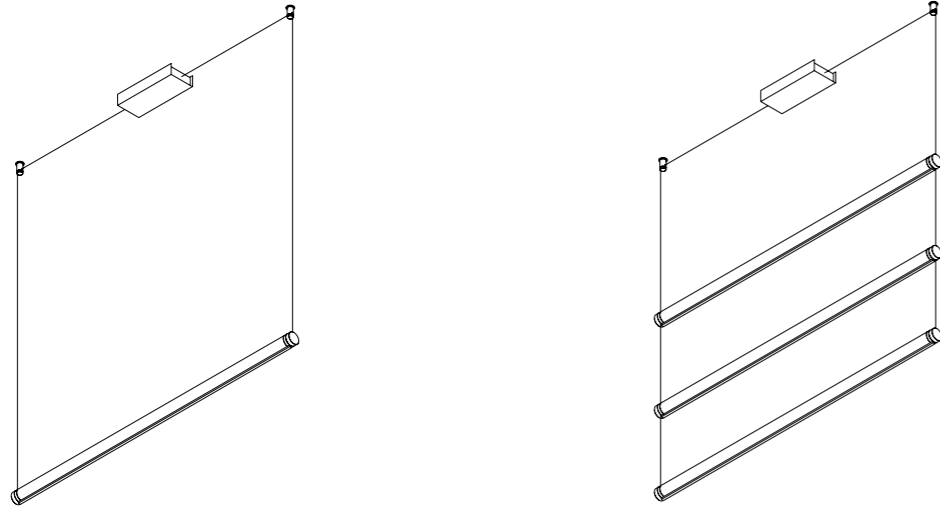

Example of single and multiple installations with ceiling rose