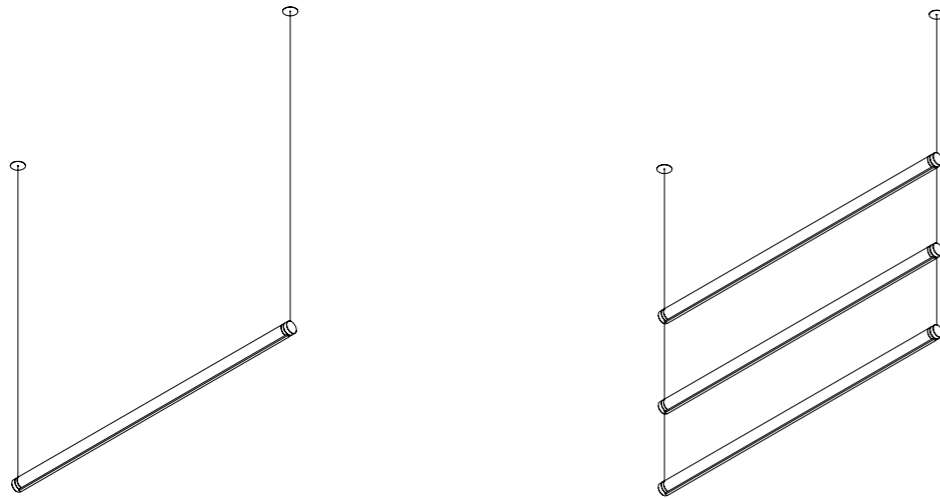

Example of single and multiple installations with recessed fixing kit