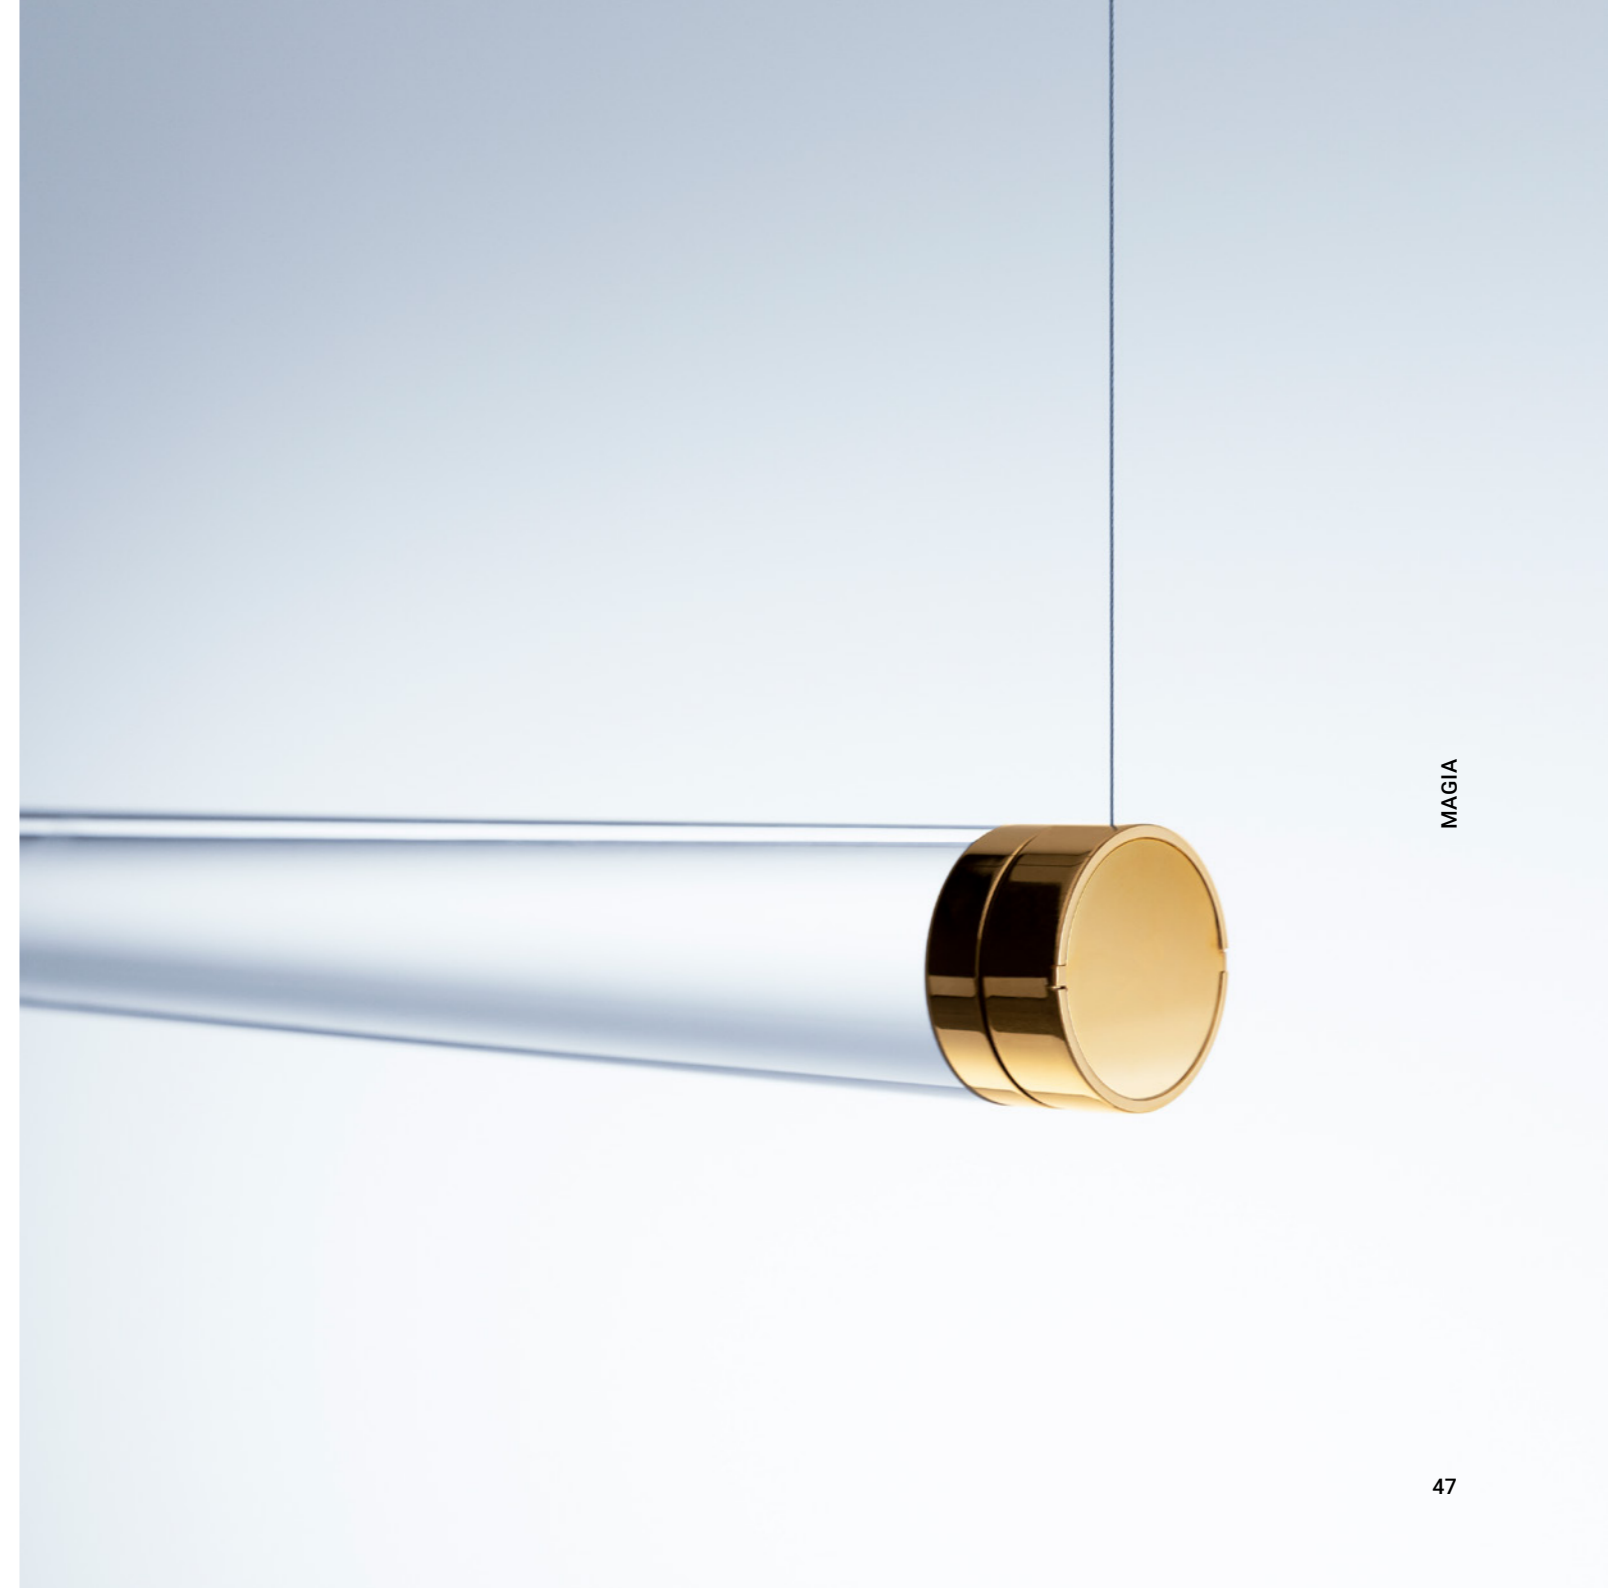

MAGIA

Finish	Polished gold Polished black chrome
Mounting	Suspension
Environment	Indoor
Configuration	Max 3 modules on single unipolar wire

MAGIA MODULE

Insulation class	III
Power	19W
Main voltage	24V DC
CCT - System flux	2700K ~ 1272lm 3000K ~ 1312lm
CRI	>90
Driver	Remote not included Ceiling rose* not included
Dimming type	DALI - PUSH - 1-10V - TRIAC**

MAGIA

*Ceiling rose version not available for CN market.

**TRIAC version not available for US market.

CE IP20