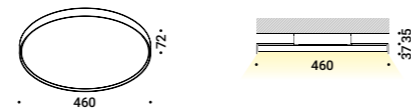

A white disc, the perfect representation of diffused light.
It can be mounted on the wall or ceiling, with modular brightness.

AURORA
Davide Groppi, 2023

AURORA

Lamp not available for US and CN markets.

Finish	Matt white Matt black Copper oxide
Mounting	Wall / Ceiling
Environment	Indoor
Insulation class	I
Power	28W
Main voltage	110-240V
Frequency	50/60Hz
CCT - System flux	3000K ~ 2700lm
CRI	80
Driver	Integrated
Dimming type	DALI - PUSH - 1-10V