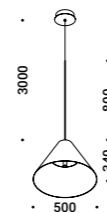

SOTTOSOPRA

Dual emission and double switch lamp.
SOTTOSOPRA 1 not available for CN market.

Finish	Matt white
Mounting	Suspension
Environment	Indoor

SOTTOSOPRA 1

Insulation class	I
Power	30 W
Main voltage	110-240V
Frequency	50/60Hz
CCT - System flux	2700K ~ Down 228lm - Up 1827lm 3000K ~ Down 245lm - Up 1876lm
CRI	Down >90 - Up >80
Driver	Integrated
Dimming type	DALI - PUSH - 1-10V

SOTTOSOPRA 2

Insulation class	III
Power	30W
Main voltage	500mA DC
CCT - System flux	2700K ~ Down 228lm - Up 1827lm 3000K ~ Down 245lm - Up 1876lm
CRI	Down >90 - Up >80
Driver	Remote not included
Dimming type	DALI* - PUSH* - 1-10V - TRIAC**

*DALI - PUSH not available for US market.
**TRIAC version not available for CN market.

CE IP20 / CE IP20

SOTTOSOPRA