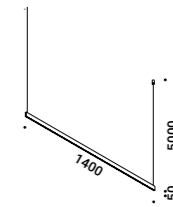

SOTTILE 2 DE

Insulation class	III
Power	38W
Main voltage	24V DC
CCT - System flux	2700K ~ Down 1692lm - Up 1692lm 3000K ~ Down 1855lm - Up 1855lm
CRI	>90
Driver	Remote not included
Dimming type	DALI - PUSH - 1-10V - TRIAC*

*TRIAC version not available for US market.

CE IP20