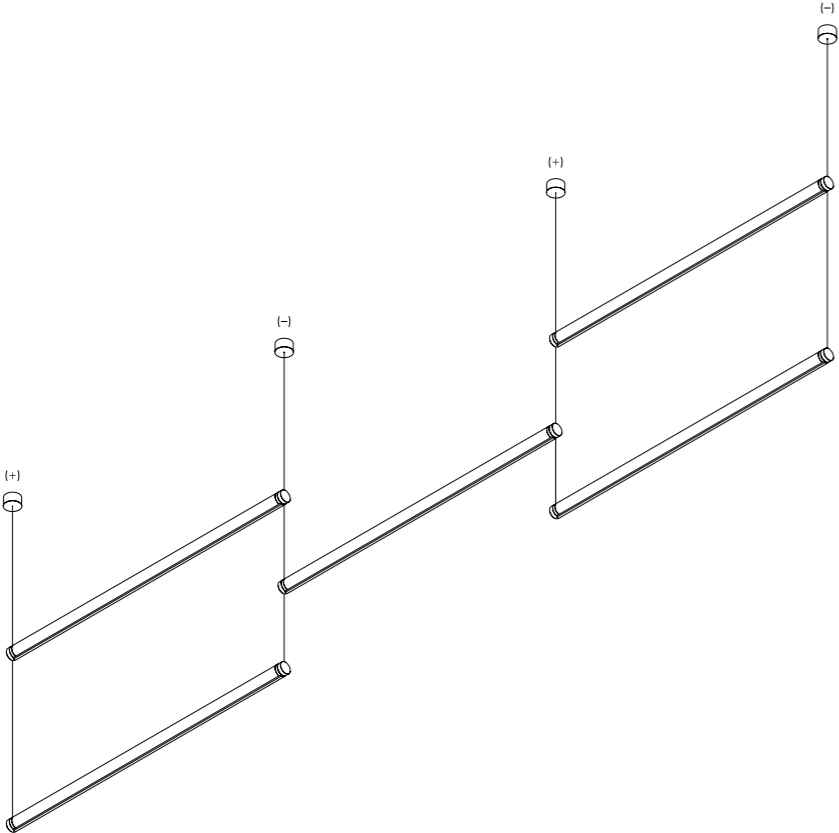

Example of single and multiple installations with recessed fixing kit

Possibility to rotate the module at 360°

Example of multiple installation | Max 3 modules for cable

Eine leistungsstarke LED, ein schlanker Spiegel.