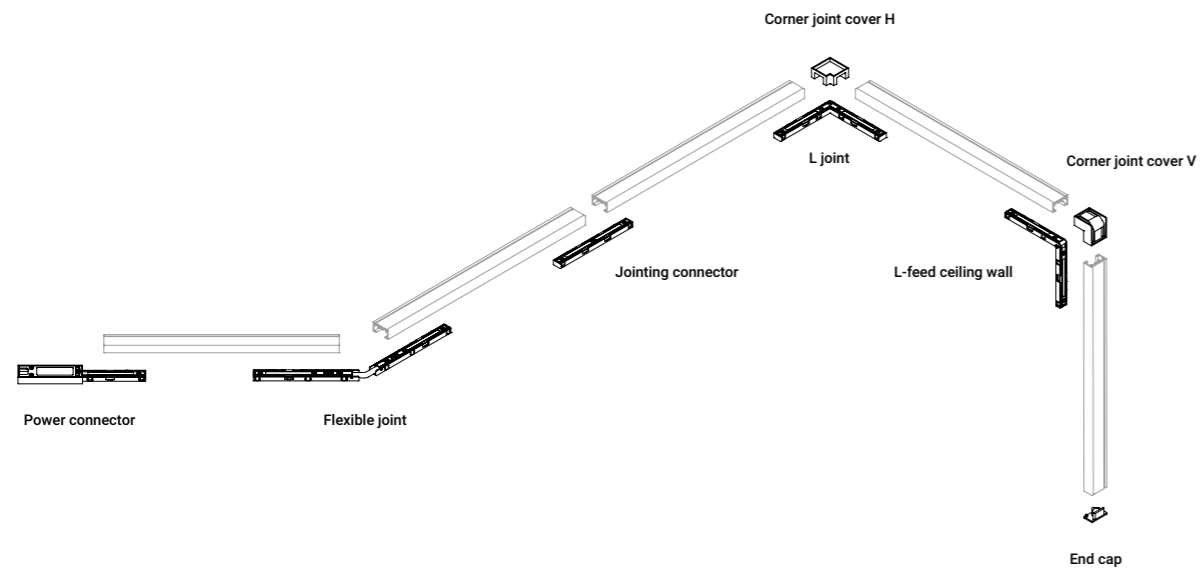

COLIBRI - Wall / Ceiling track