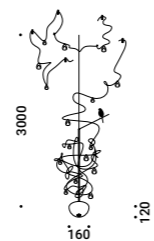

LOUIS XIV (ricordo di un lampadario a gocce)

Dual emission and double switch lamp.
LOUIS XIV 1 not available for CN market.

Finish	Polished gold
Mounting	Suspension
Environment	Indoor

LOUIS XIV 1

Insulation class	I
Power	30W
Main voltage	110-240V
Frequency	50/60Hz
CCT - System flux	2700K ~ Down 410lm - Up 1650lm 3000K ~ Down 410lm - Up 1650lm
CRI	>90
Driver	Integrated
Dimming type	DALI - PUSH - 1-10V

LOUIS XIV 2

Insulation class	III
Power	30W
Main voltage	500mA DC
CCT - System flux	2700K ~ Down 410lm - Up 1650lm 3000K ~ Down 410lm - Up 1650lm
CRI	>90
Driver	Remote not included
Dimming type	DALI* - PUSH* - 1-10V - TRIAC**

*DALI - PUSH not available for US market.

**TRIAC version not available for CN market.

CE IP20 / CE IP20