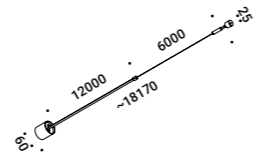

UTOPIA

Finish	Standard
Mounting	Wall
Environment	Indoor

UTOPIA 6

Insulation class	III
Power	79W
Main voltage	24V DC
CCT - System flux	2700K ~ 6079lm 3000K ~ 6322lm
CRI	>90
Driver	Remote not included
Dimming type	DALI - PUSH - 1-10V - TRIAC*

UTOPIA 12

Insulation class	III
Power	125W
Main voltage	24V DC
CCT - System flux	2700K ~ 10133lm 3000K ~ 10538lm
CRI	>90
Driver	Remote not included
Dimming type	DALI - PUSH - 1-10V - TRIAC*

UTOPIA

*TRIAC version not available for US market.

CE IP20