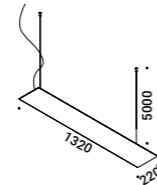

REFLEX S

REFLEX S 1 not available for CN market.

Finish	Matt black
Mounting	Suspension
Environment	Indoor

REFLEX S 1

Insulation class	I
Power	54W - (36W)*
Main voltage	110-240V - (120V)*
Frequency	50/60Hz - (60Hz)*
CCT - System flux	2700K ~ 5787lm 3000K ~ 6156lm
CRI	>90
Driver	Integrated
Dimming type	DALI - PUSH - 1-10V

REFLEX S 2

Insulation class	III
Power	49W - (33W)*
Main voltage	500mA DC - (350mA DC)*
CCT - System flux	2700K ~ 5787lm 3000K ~ 6156lm
CRI	>90
Driver	Remote not included
Dimming type	DALI - PUSH - 1-10V

*for US market.

CE IP20 / CE IP20

REFLEX S