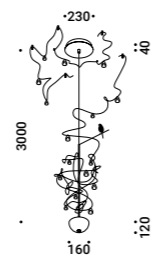

LOUIS XIV (ricordo di un lampadario a gocce)

Dual emission and double switch lamp.
LOUIS XIV 1 not available for CN market.

Finish	Polished gold
Mounting	Suspension
Environment	Indoor

LOUIS XIV 1

Insulation class	I
Power	30W
Main voltage	110-240V
Frequency	50/60Hz
CCT - System flux	2700K ~ Down 410lm - Up 1650lm 3000K ~ Down 410lm - Up 1650lm
CRI	>90
Driver	Integrated
Dimming type	DALI - PUSH - 1-10V

LOUIS XIV 2

Insulation class	III
Power	30W
Main voltage	500mA DC
CCT - System flux	2700K ~ Down 410lm - Up 1650lm 3000K ~ Down 410lm - Up 1650lm
CRI	>90
Driver	Remote not included
Dimming type	DALI* - PUSH* - 1-10V - TRIAC**

*DALI - PUSH not available for US market.

**TRIAC version not available for CN market.

CE IP20 / CE IP20