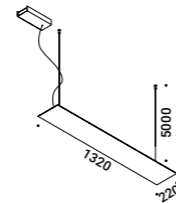

REFLEX S

REFLEX S 1 not available for CN market.

Finish	Matt black
Mounting	Suspension
Environment	Indoor

REFLEX S 1

Insulation class	I
Power	54W - (36W)*
Main voltage	110-240V - (120V)*
Frequency	50/60Hz - (60Hz)*
CCT - System flux	2700K ~ 5787lm 3000K ~ 6156lm
CRI	>90
Driver	Integrated
Dimming type	DALI - PUSH - 1-10V

REFLEX S 2

Insulation class	III
Power	49W - (33W)*
Main voltage	500mA DC - (350mA DC)*
CCT - System flux	2700K ~ 5787lm 3000K ~ 6156lm
CRI	>90
Driver	Remote not included
Dimming type	DALI - PUSH - 1-10V

*for US market.

CE IP20 / CE IP20

REFLEX S