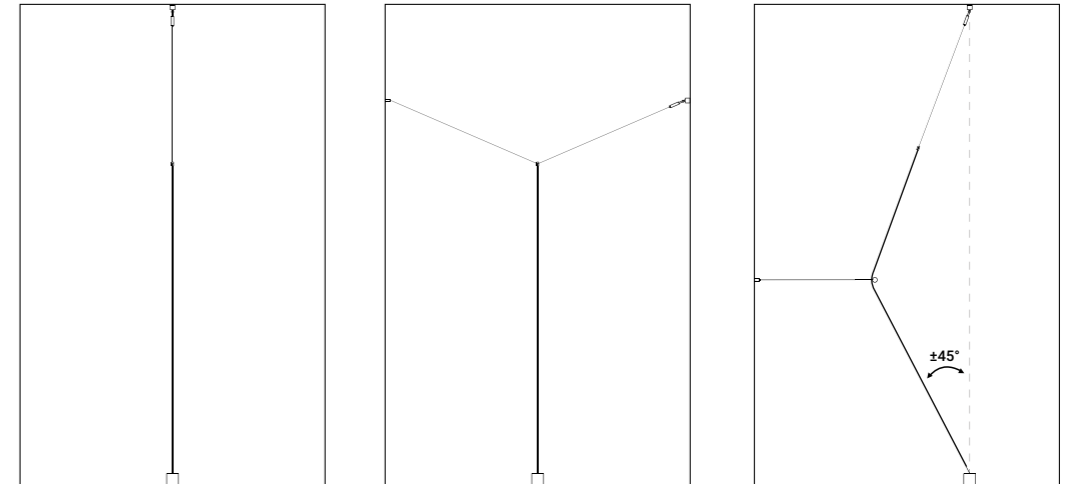

UTOPIA

Finish	Standard
Mounting	Wall
Environment	Indoor

UTOPIA 6

Insulation class	III
Power	79W
Main voltage	24V DC
CCT - System flux	2700K ~ 6079lm 3000K ~ 6322lm
CRI	>90
Driver	Remote not included
Dimming type	DALI - PUSH - 1-10V - TRIAC*

UTOPIA 12

Insulation class	III
Power	125W
Main voltage	24V DC
CCT - System flux	2700K ~ 10133lm 3000K ~ 10538lm
CRI	>90
Driver	Remote not included
Dimming type	DALI - PUSH - 1-10V - TRIAC*

UTOPIA

*TRIAC version not available for US market.

CE IP20