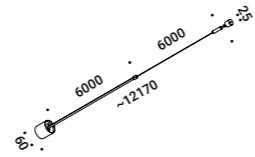

UTOPIA

Finish	Standard
Mounting	Wall
Environment	Indoor

UTOPIA 6

Insulation class	III
Power	79W
Main voltage	24V DC
CCT - System flux	2700K ~ 6079lm 3000K ~ 6322lm
CRI	>90
Driver	Remote not included
Dimming type	DALI - PUSH - 1-10V - TRIAC*

UTOPIA 12

Insulation class	III
Power	125W
Main voltage	24V DC
CCT - System flux	2700K ~ 10133lm 3000K ~ 10538lm
CRI	>90
Driver	Remote not included
Dimming type	DALI - PUSH - 1-10V - TRIAC*

UTOPIA

*TRIAC version not available for US market.

CE IP20