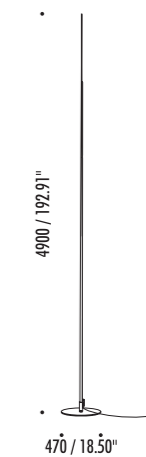

DESIGN DAVIDE GROPPI - GIORGIO RAVA - 2020
OUTDOOR FLOOR LAMP - FIBERGLASS - METAL

ORIGINE OUTDOOR