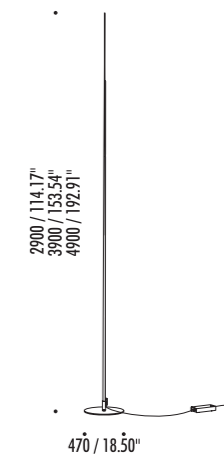

|              |                    |                          |
|--------------|--------------------|--------------------------|
| 1A1030403    | MATT BLACK - 3000K | ORIGINE 290              |
| 1A1030403-27 | MATT BLACK - 2700K | 120 V - 60 Hz - 20 W LED |
|              |                    | 1600 lm - CRI > 90       |
|              |                    | BLACK CABLE - DIMMER     |