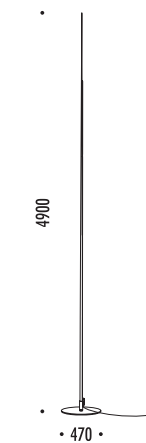

DESIGN DAVIDE GROPPI - GIORGIO RAVA - 2020
AUBENSTEHLEUCHTE - GLASFASER - METALL
OUTDOOR FLOOR LAMP - FIBERGLASS - METAL

CE IP 65

ORIGINE OUTDOOR