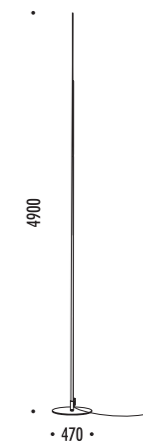

CE IP 20

DRIVER

1A10304	NERO OPACO / MATT BLACK - 3000K	ORIGINE 290 24 V DC - 20 W LED
1A10304-27	NERO OPACO / MATT BLACK - 2700K	1600 lm - CRI > 90
		CAVO NERO - DIMMER
		BLACK CABLE - DIMMER
1A10404	NERO OPACO / MATT BLACK - 3000K	ORIGINE 390 24 V DC - 30 W LED
1A10404-27	NERO OPACO / MATT BLACK - 2700K	2400 lm - CRI > 90
		CAVO NERO - DIMMER
		BLACK CABLE - DIMMER
1A10504	NERO OPACO / MATT BLACK - 3000K	ORIGINE 490 24 V DC - 40 W LED
1A10504-27	NERO OPACO / MATT BLACK - 2700K	3200 lm - CRI > 90
		CAVO NERO - DIMMER
		BLACK CABLE - DIMMER

DESIGN DAVIDE GROPPI - GIORGIO RAVA - 2020
 LAMPADA DA TERRA DA ESTERNO - FIBRA DI VETRO - METALLO
 OUTDOOR FLOOR LAMP - FIBERGLASS - METAL

CE  IP 65

ORIGINE OUTDOOR

1A08904	NERO OPACO / MATT BLACK	24 V DC - 40 W LED 3200 lm - 3000K - CRI > 90 CAVO NERO 5 m DRIVER LED INCLUSO INPUT 220-240 V - 50/60 Hz - IP67 - NON DIMMERABILE BLACK CABLE 5 m INCLUDES LED DRIVER INPUT 220-240 V - 50/60 Hz - IP67 - NOT DIMMABLE