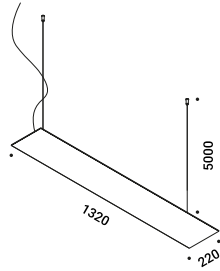

REFLEX S

Michele Groppi / 2023

Suspension / Indirect / Indoor

Material Metal - Mirror
Finish .04 Matt Black

Note Suspension luminaire. Plane with mirror finish. Matt black rear plane. Matt white rose. AISI 304 stainless steel suspension cables. Black cable.