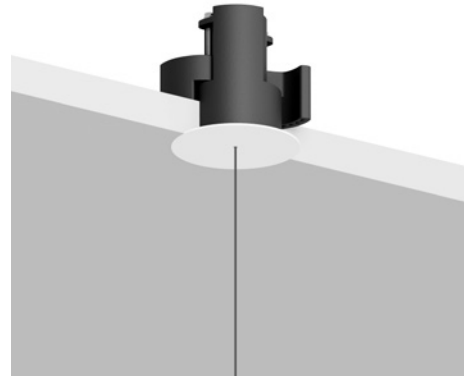

REFLEX S

Michele Groppi / 2023

A powerful LED and a subtle mirror.
A magic and almost invisible lighting solution,
which provides an indirect light that multiplies spaces and gives the eye
unprecedented perspectives, unexpected depths, illusions of light.
Wall version also available.

REFLEX S

Michele Groppi / 2023

Suspension / Indirect / Indoor

Material Metal - Mirror
Finish .04 Matt Black

Note Suspension luminaire. Plane with mirror finish. Matt black rear plane. Matt white rose. AISI 304 stainless steel suspension cables. Black cable.

Wall adapter plate		Not included
Matt White	For mounting on brick masonry walls	1X0050300.01.00

Drivers

Driver		Not included
220-240V(100-127V)	1000mA/60W(40W)/IP20/DALI	1Z0241140.1000

SUSPENSION KITS

Recessed suspension kit

Suspension kit for 12,5 mm plasterboard
Plasterboard cut-out Ø 44 mm
Minimum space for mounting 70 mm

Magnetic fixing

Version	Use	Product reference	Finish	Code
Recessed suspension kit.01	For suspension cables	REFLEX S 2	Matt White	1X0000300.01.00
		SHANGHAI 1 SHANGHAI 2 SOTTILE 2 SOTTILE 2 DE	Matt Black	1X0000400.01.00
Recessed suspension kit.02	For electrical cables	MAGIA	Matt White	1X0000300.02.00
			Matt Black	1X0000400.02.00
Recessed suspension kit.03	For suspension cables	MASAI 1 MASAI 2	Matt White	1X0000300.03.00
			Matt Black	1X0000400.03.00
Recessed suspension kit.04	For electrical cables	ASINTOTO REFLEX S 2 SHANGHAI 2 SOTTILE 2 SOTTILE 2 DE	Matt White	1X0000300.04.00
			Matt Black	1X0000400.04.00
Recessed suspension kit.05	For electrical cables	LOUIS XIV 2 SOTTOSOPRA 2	Matt White	1X0000300.05.00
			Matt Black	1X0000400.05.00