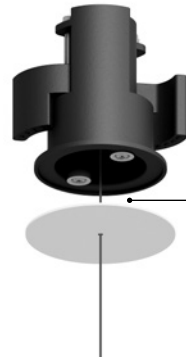

REFLEX S

Michele Groppi / 2023

Suspension / Indirect / Indoor

Material Metal - Mirror
Finish .04 Matt Black

Note Suspension luminaire. Plane with mirror finish. Matt black rear plane. Matt white rose. AISI 304 stainless steel suspension cables. Black cable.

Ceiling suspension kit		Not included
Matt White	For suspension cables - 1 Piece	1X0010300.01.00
Matt Black	For suspension cables - 1 Piece	1X0010400.01.00
Matt White	For electrical cables - 1 Piece	1X0010300.04.00
Matt Black	For electrical cables - 1 Piece	1X0010400.04.00

Wall adapter plate		Not included
Matt White	For mounting on brick masonry walls	1X0050300.01.00

Drivers

Driver		Not included
220-240V(100-127V)	1000mA/60W(40W)/IP20/DALI	1Z0241140.1000

SUSPENSION KITS

Recessed suspension kit

Suspension kit for 12,5 mm plasterboard
Plasterboard cut-out Ø 44 mm
Minimum space for mounting 70 mm

Magnetic fixing

Version	Use	Product reference	Finish	Code
Recessed suspension kit.01	For suspension cables	REFLEX S 2	Matt White	1X0000300.01.00
		SHANGHAI 1 SHANGHAI 2 SOTTILE 2 SOTTILE 2 DE	Matt Black	1X0000400.01.00
Recessed suspension kit.02	For electrical cables	MAGIA	Matt White	1X0000300.02.00
			Matt Black	1X0000400.02.00
Recessed suspension kit.03	For suspension cables	MASAI 1 MASAI 2	Matt White	1X0000300.03.00
			Matt Black	1X0000400.03.00
Recessed suspension kit.04	For electrical cables	ASINTOTO REFLEX S 2 SHANGHAI 2 SOTTILE 2 SOTTILE 2 DE	Matt White	1X0000300.04.00
			Matt Black	1X0000400.04.00
Recessed suspension kit.05	For electrical cables	LOUIS XIV 2 SOTTOSOPRA 2	Matt White	1X0000300.05.00
			Matt Black	1X0000400.05.00