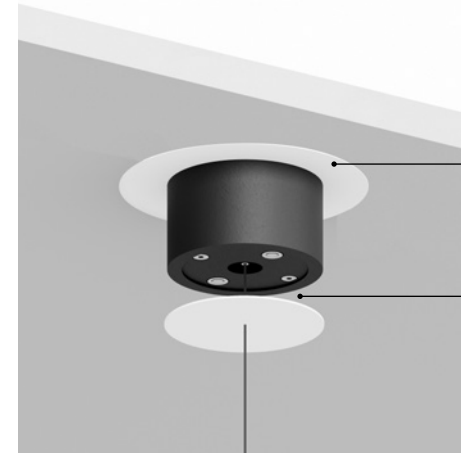

SUSPENSION KITS

Ceiling suspension kit

Back plate for masonry ceilings

Magnetic fixing

Version	Use	Product reference	Finish	Code
Ceiling suspension kit.01	For suspension cables	REFLEX S 2 SHANGHAI 1 SHANGHAI 2 SOTTILE 2 SOTTILE 2 DE	Matt White	1X0010300.01.00
			Matt Black	1X0010400.01.00
Ceiling suspension kit.02	For electrical cables	MAGIA	Matt White	1X0010300.02.00
			Matt Black	1X0010400.02.00
Ceiling suspension kit.03	For suspension cables	MASAI 1 MASAI 2	Matt White	1X0010300.03.00
			Matt Black	1X0010400.03.00
Ceiling suspension kit.04	For electrical cables	ASINTOTO REFLEX S 2 SHANGHAI 2 SOTTILE 2 SOTTILE 2 DE	Matt White	1X0010300.04.00
			Matt Black	1X0010400.04.00
Back plate	For masonry ceilings		Matt White	1X0050300.01.00