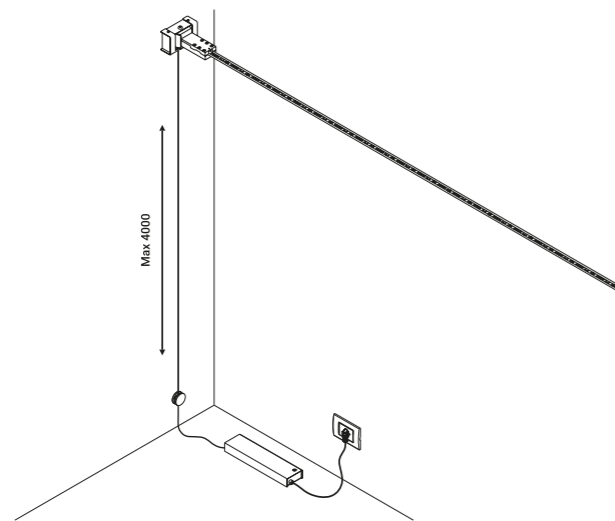

Example of installation with driver with plug