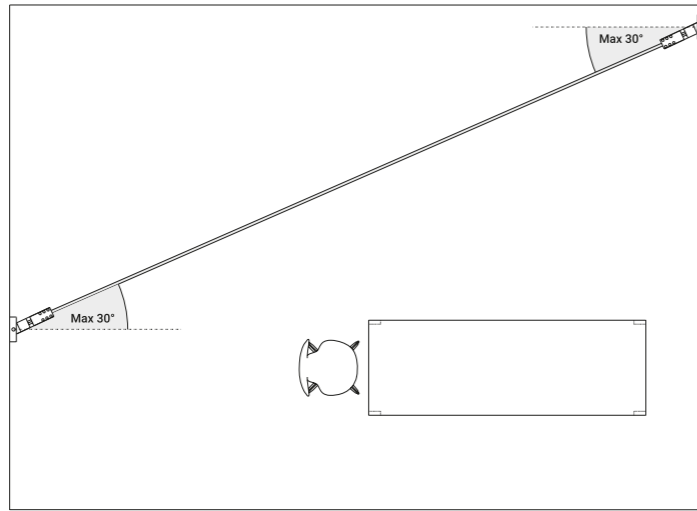

| Swallows / Rondini | | | | Not included |
|--------------------|--|--|-----------------|--------------|
| Matt Black | | | 1A0290400.00.00 | |

Example of installation with remote driver

Example of installation with driver with plug