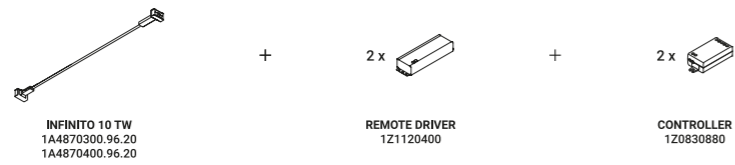

How to order -
INFINITO 10 TW