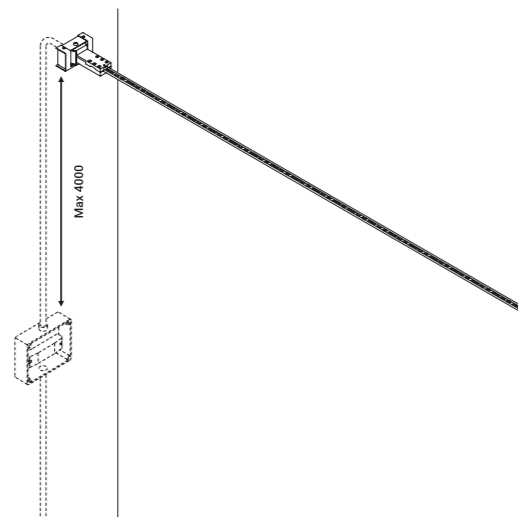

Example of installation with remote driver