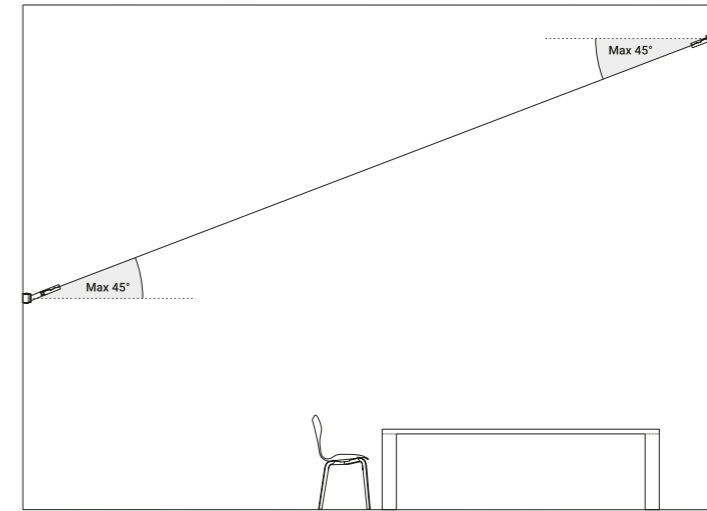

1A0120400.00.00 - Example of installation with kit wall connection vertical sloped 45°