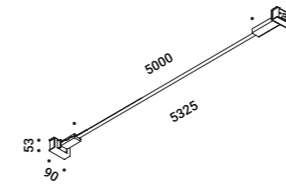

Note Tunable White describes the variable colour temperature controls from warm white to cool white light. *Tunable White è la regolazione variabile della temperatura di colore della luce dalla tonalità calda a quella fredda.*

INFINITO 5 TW

Tunable White
50W
24V DC
2700K / 6500K - 7650lm
CRI >90
Driver not included
CE IP20

Matt White - 2700K / 6500K
Matt Black - 2700K / 6500K

1A4860300.96.20
1A4860400.96.20