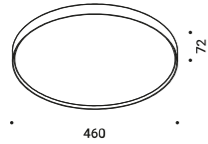

AURORA

Davide Groppi / 2023

Ceiling-Wall / Diffuse / Indoor

Material Metal - PMMA

Finish .03 Matt White .04 Matt Black .32 Copper Oxide

Note Wall and ceiling luminaire. Matt white diffuser.

Apparecchio illuminante da parete e soffitto. Diffusore bianco opaco.