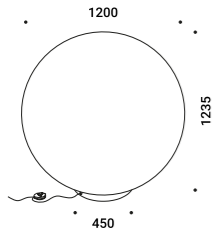

MOON 120 F

Max 2x25W - E27
100-240V - 50/60Hz
Dimmer on board
Bulb not included
CE IP20

Standard - Dimmer on board

| 1A4890009.00.06 |

Davide Groppi / 2023

MOON F

Optional accessories

Bulbs

LED - E27 - A60			Not included
	220-240V - 11,2W - 360° 2700K - 1521lm - CRI >90 Energy Efficiency D - Dimmable	MOON 80 F	1Y0330790

LED - E27 - A150			Not included
	220-240V - 20W - 200° 2700K - 2452lm - CRI >80 Energy Efficiency E - Dimmable	MOON 120 F	1Y2160020

Other accessories

Moisture barrier bag			Not included
	Packaging for air and sea shipping	MOON 80 F	4A2840010

Moisture barrier bag			Not included
	Packaging for air and sea shipping	MOON 120 F	49860020

Wooden crate			Not included
	Packaging for air and sea shipping	MOON 120 F	49860010