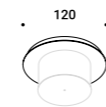

Version	Use	Product reference	Finish	Code	Price			
Ceiling suspension kit.01	For suspension cables	REFLEX S 1	Matt White	1X0010300.01.00	140,00 €			
		REFLEX S 2						
		SHANGHAI 1						
		SHANGHAI 2						
		SOTTILE 1						
Ceiling suspension kit.02	For electrical cables	SOTTILE 1 DE	Matt Black	1X0010400.01.00	140,00 €			
		SOTTILE 2						
		SOTTILE 2 DE						
		MAGIA				Matt White	1X0010300.02.00	140,00 €
		MAGIA				Matt Black	1X0010400.02.00	140,00 €
Ceiling suspension kit.03	For suspension cables	MASAI 1	Matt White	1X0010300.03.00	140,00 €			
		MASAI 2						
		SPY DE				Matt Black	1X0010400.03.00	140,00 €
Ceiling suspension kit.04	For electrical cables	ASINTOTO	Matt White	1X0010300.04.00	140,00 €			
		REFLEX S 2						
		SHANGHAI 2				Matt Black	1X0010400.04.00	140,00 €
SOTTILE 2								
Back plate	For masonry ceilings	SOTTILE 2 DE	Matt White	1X0050300.01.00	100,00 €			
		Back plate