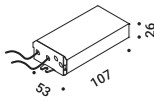

Compulsory accessories

Drivers