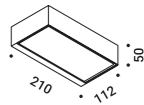

JULIET

/ 2014

Wall-Outdoor / Diffuse / Outdoor

Material Glass - Metal

Finish .03 Matt White

Note Outdoor wall luminaire.

JULIET

18W

220-240V - 50/60Hz

2700K - 827lm / 3000K - 865lm

CRI >80

TRIAC/IGBT

CE IP65

Matt White - 2700K - TRIAC/IGBT

1A3670300.27.02

Matt White - 3000K - TRIAC/IGBT

1A3670300.30.02

Optional accessories

Installation kits

Driver connector IP68

Included

1 Piece

1A1660000.00.00