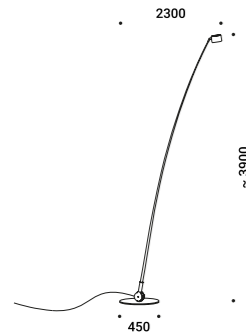

SAMPEI 440 OUTDOOR

Enzo Calabrese - Davide Groppi / 2011

Floor-Outdoor / Direct / Outdoor

Material Glass fiber - Metal
Finish .03 Matt White .04 Matt Black

Note Outdoor floor luminaire. Adjustable in all directions. Black cable (5 m).

SAMPEI 440 OUTDOOR

8,4W
Max 700mA DC
2700K - 639lm / 3000K - 639lm
CRI >90
Driver not included

CE IP65

Matt White - 2700K
Matt White - 3000K
Matt Black - 2700K
Matt Black - 3000K

1A3770300.27.20
1A3770300.30.20
1A3770400.27.20
1A3770400.30.20

Compulsory accessories

Drivers

Driver	Not included
220-240V(100-127V) 700mA/30W(15W)/IP68/ON/OFF	1Z0241110

Optional accessories

Installation kits

Driver connector IP68	Included
1 Piece	1A1660000.00.00