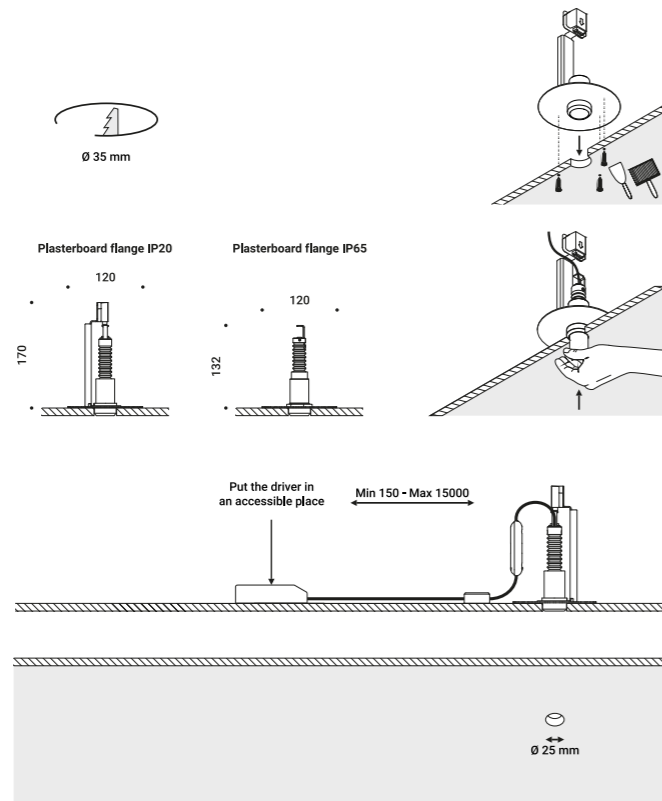

NULLA installation conditions