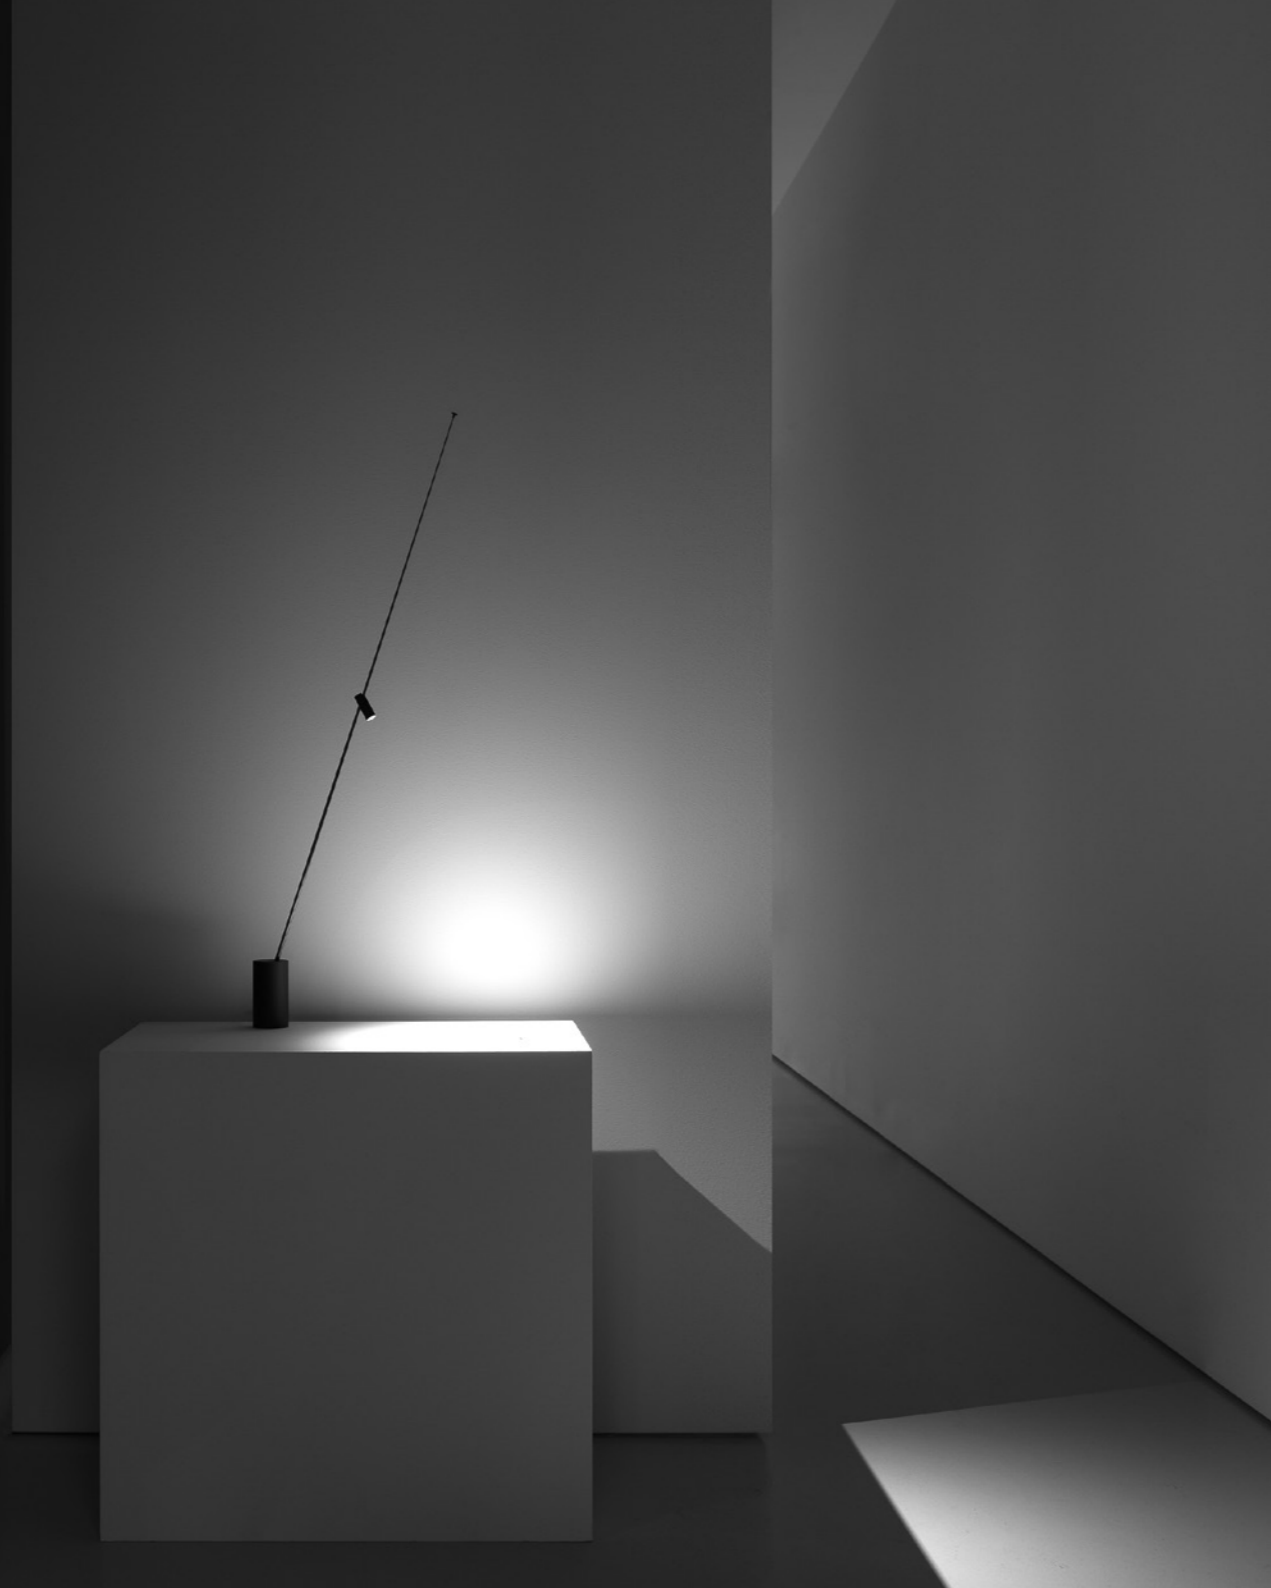

Optional accessories

Drivers

Driver with plug		Included
Matt Black	Input 110-240V - 50/60Hz Output 24V DC - 18W - IP20	1Z0431020

An antenna of light.

Antennas are mysterious, absolute and intrinsically beautiful, because their essentialness expresses nothing more than their function. A performing, adjustable and extremely comfortable light.