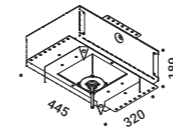

Concrete box Not included			
Standard		NULLA 25	1A2230000.00.00