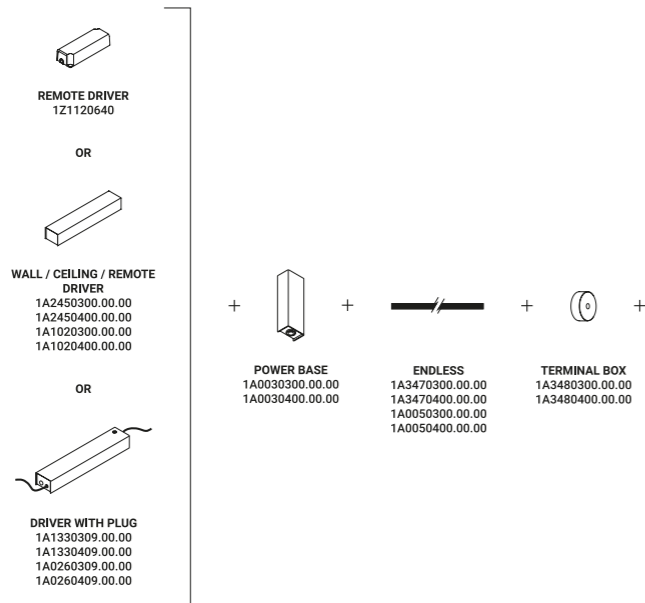

ENDLESS ON/OFF
(Max 48V DC -
Max 150W - Max 4A)