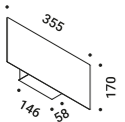

Wall/ceiling driver			Not included
Matt White	Input 100-240V - 50/60Hz Output 350mA - 18,5W - IP20 DALI - PUSH - 1-10V	1A3010300.00.07