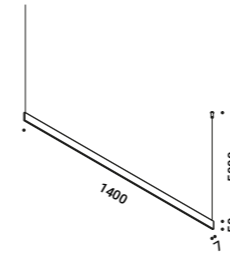

SOTTILE 2 DE

Remote driver version - Dual emission
2x19W
24V DC
2700K - Up 1692lm - Down 1692lm /
3000K - Up 1855lm - Down 1855lm
CRI >90
Driver not included

CE IP20 E

Brushed Bronze - 2700K	1A4642900.27.20
Brushed Bronze - 3000K	1A4642900.30.20
Brushed Black - 2700K	1A4643600.27.20
Brushed Black - 3000K	1A4643600.30.20

Compulsory accessories

Drivers

Driver				Not included
100-240V	24V/50W/IP20/ON/OFF	SOTTILE 2 / SOTTILE 2 DE	1Z1120490	

Controller				Not included
	DALI - PUSH - 0/1-10V - TRIAC - IP20	SOTTILE 2 / SOTTILE 2 DE	1Z2170010