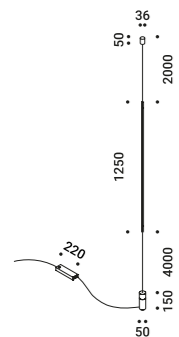

Floor-Suspension / Indirect / Indoor

Material Brass - Methacrylate
Finish **.03** Matt White **.04** Matt Black **.08** Brushed Brass

Note Floor luminaire with ceiling fixing. Adjustable along the vertical axis. Matt white rose. AISI 304 stainless steel suspension cable. Dimmer on the cable. Transparent cable. MASAI 2: version with power cable only and without driver.

MASAI 1

Driver with plug version
15,5W
110-240V - 50/60Hz
2700K - 600lm / 3000K - 619lm
CRI >90
Driver integrated
Dimmer on board

CE IP20

Matt White - 3000K - Dimmer on board
Matt Black - 2700K - Dimmer on board
Matt Black - 3000K - Dimmer on board
Brushed Brass - 2700K - Dimmer on board
Brushed Brass - 3000K - Dimmer on board
Matt White - 2700K - Dimmer on board

1A2720309.30.06
1A2720409.27.06
1A2720409.30.06
1A2720809.27.06
1A2720809.30.06
1A2720309.27.06