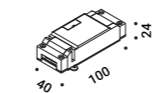

Compulsory accessories

Drivers

Driver				Not included
100-240V	24V/50W/IP20/ON/OFF	SOTTILE 2 / SOTTILE 2 DE	1Z1120490	

Controller				Not included
	DALI - PUSH - 0/1-10V - TRIAC - IP20	SOTTILE 2 / SOTTILE 2 DE	1Z2170010