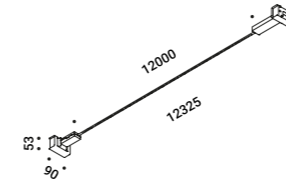

FLASH 12 DE

Dual emission
228W
48V DC
2700K - Up 13152lm - Down 13152lm /
3000K - Up 13416lm - Down 13416lm
CRI >90
Driver not included
CE IP20

Matt White - 2700K
Matt White - 3000K
Matt Black - 2700K
Matt Black - 3000K

1A1300300.27.20
1A1300300.30.20
1A1300400.27.20
1A1300400.30.20