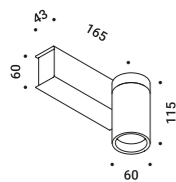

Wall-Ceiling / Direct / Indoor

Material Metal
Finish **.03** Matt White **.04** Matt Black

Note Wall luminaire. Adjustable in all directions. DOT P DE and DOT P DE 51: dual emission versions. DOT P ENDLESS and DOT P ENDLESS CASAMBI: luminaires dedicated to ENDLESS system (Max 48V DC - Max 150W - Max 4A). They can be used, on the same circuit, with the ENDLESS models. See page: ENDLESS.

DOT P
13W
100-240V - 50/60Hz
2700K / 3000K
CRI >97
Driver integrated
DALI
CE IP20

Matt White - 2700K - DALI
Matt White - 3000K - DALI
Matt Black - 2700K - DALI
Matt Black - 3000K - DALI

1A2340300.27.01
1A2340300.30.01
1A2340400.27.01
1A2340400.30.01