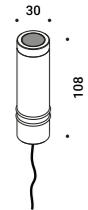

BUIO - 25°

Black filter
6,2W
24V DC
2700K - 150lm / 3000K - 155lm
CRI >90
Beam 25°
UGR <19
Driver not included
CE IP67

Matt Black - 2700K
Matt Black - 3000K

1A5060400.27.20
1A5060400.30.20

Maurici Ginés / 2023