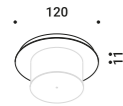

Ceiling suspension kit			Not included
Matt White	For suspension cables - 1 Piece	1X0010300.01.00	
Matt Black	For suspension cables - 1 Piece	1X0010400.01.00	
Matt White	For electrical cables - 1 Piece	SOTTILE 2 / SOTTILE 2 DE 1X0010300.04.00	
Matt Black	For electrical cables - 1 Piece	SOTTILE 2 / SOTTILE 2 DE 1X0010400.04.00