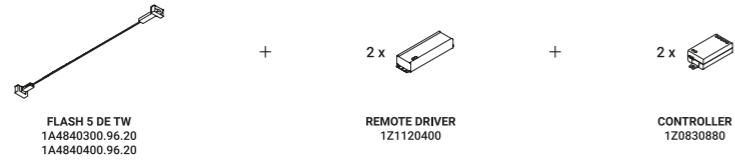

How to order -
FLASH 5 DE TW