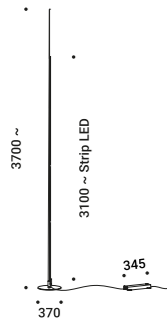

ORIGINE 390

30W
24V DC
2700K - 2843lm / 3000K - 3063lm
CRI >80
Driver included
Dimmer on board
CE IP20

Matt Black - 2700K - Dimmer on board
Matt Black - 3000K - Dimmer on board

1A2310409.27.06
1A2310409.30.06