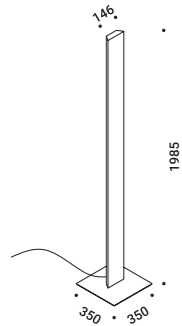

MOVIE

Omar Carraglia / 2005

Floor / Indirect / Indoor

Material Metal - Polycarbonate

Finish .03 Matt White .13 Black Brushed Stainless Steel

Note Floor luminaire. RGBW wireless control. Black cable.

MOVIE

80W

100-240V - 50/60Hz

- 2832lm

CRI >90

Driver integrated

Dimmer on board

RGBW wireless control

CE ☐ IP20

Matt White - RGBW - Dimmer on board

1A2740309.98.06

Black Brushed Stainless Steel - RGBW - Dimmer on board

1A2741309.98.06