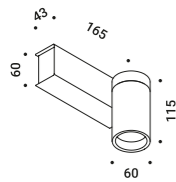

DOT P
13W
100-240V - 50/60Hz
2700K / 3000K
CRI >97
Driver integrated
PUSH
CE IP20

Matt White - 2700K - PUSH
Matt White - 3000K - PUSH
Matt Black - 2700K - PUSH
Matt Black - 3000K - PUSH

1A2340300.27.04
1A2340300.30.04
1A2340400.27.04
1A2340400.30.04