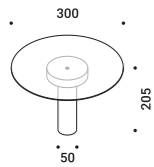

VIS À VIS

Michele Groppi / 2023

Table / Direct / Wireless

Material Metal - Methacrylate
Finish .00 Standard

Note Chargeable table luminaire. Transparent disc with refractive effect.
Magnetic fixing LED module and transparent stem. Battery life: 9 hours.