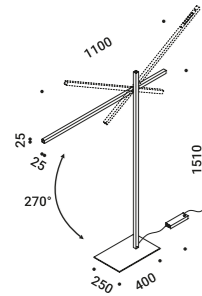

HASHI

Federico Delrosso / 2017

Floor / Direct / Indoor

Material Metal - Methacrylate

Finish .04 Matt Black .18 Matt Gold

Note Floor luminaire. Adjustable along the vertical axis. Dimmer on the cable.
Black cable.

HASHI

15,5W

110-240V - 50/60Hz

2700K - 765lm / 3000K - 823lm

CRI >90

UGR <19

Driver integrated

Dimmer on board

CE IP20

Matt Black - 2700K - Dimmer on board

Matt Black - 3000K - Dimmer on board

Matt Gold - 2700K - Dimmer on board

Matt Gold - 3000K - Dimmer on board

1A2510409.27.06

1A2510409.30.06

1A2511809.27.06

1A2511809.30.06