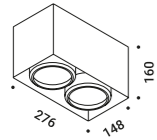

Ceiling / Direct / Indoor

Material Metal
Finish .03 Matt White .34 Matt White/Black Bicolor

Note Ceiling luminaire. Adjustable in all directions.

PUNTO 2 PL
Max 2x21W
100-240V - 50/60Hz
CRI >90
Driver integrated
PUSH
LED modules not included
CE IP20

Matt White - PUSH
Matt White/Black Bicolor - PUSH

1A1120300.00.04
1A1123400.00.04