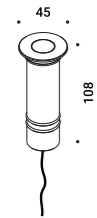

BUJO TRIM - 25°

Transparent filter
6,2W
24V DC
2700K - 300lm / 3000K - 309lm
CRI >90
Beam 25°
UGR <19
Driver not included

Matt Black - 2700K
Matt Black - 3000K

1A5180400.27.20
1A5180400.30.20