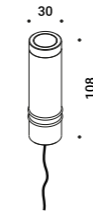

BUIO ELLIPTICAL

Transparent filter
6,2W
24V DC
2700K - 263lm / 3000K - 271lm
CRI >90
UGR <19
Driver not included

Matt Black - 2700K
Matt Black - 3000K

1A5110400.27.20
1A5110400.30.20