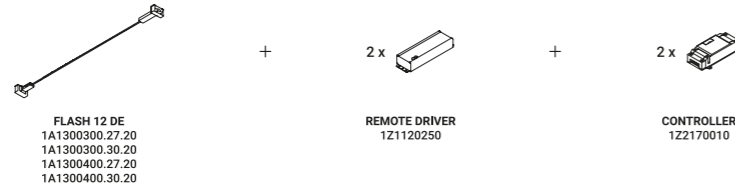

How to order -
FLASH 12 DE