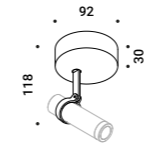

Wall bracket		Not included
Stainless Steel	Brushed INOX	1A4431000.00.00

Ceiling rose		Not included
Matt Black	Brushed INOX	1A4441000.00.00