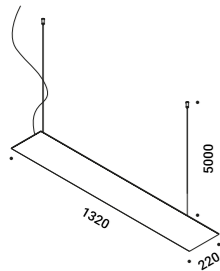

REFLEX S 2

Remote driver version
49W
Max 500mA DC
2700K - 5787lm / 3000K - 6156lm
CRI >90
Driver not included

CE IP20 TE

Matt Black - 2700K
Matt Black - 3000K

1A4790400.27.20
1A4790400.30.20

Compulsory accessories

Drivers

Driver		Not included	
220-240V(100-127V)	1000mA/60W(40W)/IP20/DALI	REFLEX S 2	1Z0241140.1000

Optional accessories

Suspension kits

Recessed suspension kit for 12,5 mm plasterboard		Not included	
Matt White	For suspension cables - 1 Piece Plasterboard cut-out Ø 44 mm Minimum space for mounting 70 mm		1X0000300.01.00
Matt Black	For suspension cables - 1 Piece Plasterboard cut-out Ø 44 mm Minimum space for mounting 70 mm		1X0000400.01.00
Matt White	For electrical cables - 1 Piece Plasterboard cut-out Ø 44 mm Minimum space for mounting 70 mm	REFLEX S 2	1X0000300.04.00
Matt Black	For electrical cables - 1 Piece Plasterboard cut-out Ø 44 mm Minimum space for mounting 70 mm	REFLEX S 2	1X0000400.04.00

Ceiling suspension kit		Not included	
Matt White	For suspension cables - 1 Piece		1X0010300.01.00
Matt Black	For suspension cables - 1 Piece		1X0010400.01.00
Matt White	For electrical cables - 1 Piece	REFLEX S 2	1X0010300.04.00
Matt Black	For electrical cables - 1 Piece	REFLEX S 2	1X0010400.04.00

Wall adapter plate		Not included	
Matt White	For mounting on brick masonry walls		1X0050300.01.00