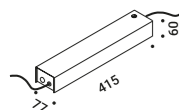

Optional accessories

Drivers for ENDLESS ON/OFF system and CASAMBI

Driver with plug		Not included
Matt White	Input 100-240V - 50/60Hz Output 48V - 60W - Max 1,25A IP20 - ON/OFF	1A1330309.00.00
Matt Black	Input 100-240V - 50/60Hz Output 48V - 60W - Max 1,25A IP20 - ON/OFF	1A1330409.00.00