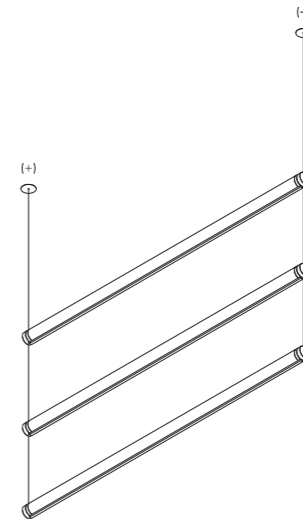

Example of multiple installation with recessed suspension kit