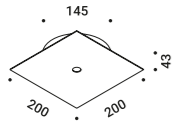

Daide Groppi / 2014

The marvellous Nulla project, also available in a surface mounted version.

NULLA PL

Davide Groppi / 2014

Ceiling / Direct / Indoor

Material Metal
Finish .03 Matt White

Note Ceiling luminaire. Visible 18 mm diameter hole.