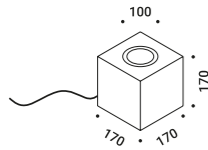

Floor-Outdoor / Direct / Outdoor

Material Cement - Metal
Finish .00 Standard

Note Outdoor floor luminaire. Concrete body. Black cable (2,5 m).