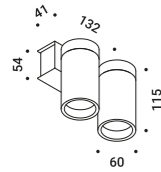

DOT P DE 51

Dual emission
Max 2x10W - GU10
100-240V - 50/60Hz
ON/OFF
Bulb not included
CE IP20

Matt White - ON/OFF
Matt Black - ON/OFF

1A3810300.00.00
1A3810400.00.00

Compulsory accessories

Other accessories

Lens			Not included
Beam - 14°	2700K - CRI >97 - 983lm	DOT P	1A3090000.00.00
	3000K - CRI >97 - 1038lm		
	2700K - CRI >97 - 983lm	DOT P ENDLESS	
	3000K - CRI >97 - 1038lm		
	2700K - CRI >97 - 983lm	DOT P ENDLESS CASAMBI	
	3000K - CRI >97 - 1038lm		
	2700K - CRI >97 - 1966lm	DOT P DE	
Beam - 24°	2700K - CRI >97 - 943lm	DOT P	1A3100000.00.00
	3000K - CRI >97 - 996lm		
	2700K - CRI >97 - 943lm	DOT P ENDLESS	
	3000K - CRI >97 - 996lm		
	2700K - CRI >97 - 943lm	DOT P ENDLESS CASAMBI	
	3000K - CRI >97 - 996lm		
	2700K - CRI >97 - 1886lm	DOT P DE	
Beam - 36°	2700K - CRI >97 - 955lm	DOT P	1A3110000.00.00
	3000K - CRI >97 - 1005lm		
	2700K - CRI >97 - 955lm	DOT P ENDLESS	
	3000K - CRI >97 - 1005lm		
	2700K - CRI >97 - 955lm	DOT P ENDLESS CASAMBI	
	3000K - CRI >97 - 1005lm		
	2700K - CRI >97 - 1910lm	DOT P DE	
Beam - 50°	2700K - CRI >97 - 965lm	DOT P	1A3120000.00.00
	3000K - CRI >97 - 1016lm		
	2700K - CRI >97 - 965lm	DOT P ENDLESS	
	3000K - CRI >97 - 1016lm		
	2700K - CRI >97 - 965lm	DOT P ENDLESS CASAMBI	
	3000K - CRI >97 - 1016lm		
	2700K - CRI >97 - 1930lm	DOT P DE	
3000K - CRI >97 - 2032lm