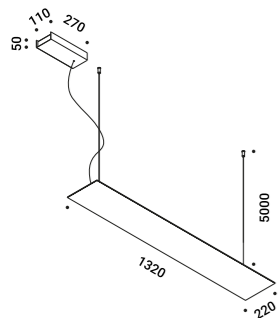

Suspension / Indirect / Indoor

Material Metal - Mirror
Finish .04 Matt Black

Note Suspension luminaire. Plane with mirror finish. Matt black rear plane. Matt white rose. AISI 304 stainless steel suspension cables. Black cable. Possibility for the luminaire to be powered by ENDLESS conductive tape and by dedicated voltage/current (Max 48V DC - Max 150W - Max 4A). See page: ENDLESS. REFLEX S 2: version with power cable only and without rose.

REFLEX S 1

Ceiling driver version
54W
110-240V - 50/60Hz
2700K - 5787lm / 3000K - 6156lm
CRI >90
Driver integrated
DALI - PUSH - 1-10V

CE IP20

Matt Black - 2700K - DALI - PUSH - 1-10V
Matt Black - 3000K - DALI - PUSH - 1-10V

1A4790400.27.07
1A4790400.30.07