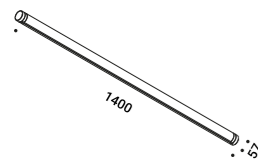

Suspension / Direct-Indirect / Indoor

Material	Metal - PMMA
Finish	.19 Polished Gold .28 Polished Black Chrome

Note Modular suspension luminaire. Adjustable along the horizontal axis. Transparent bar with refractive effect. LED module profile with matt black finish. Details with polished gold or black chrome finish. Matt white rose. Possibility for the luminaire to be powered by ENDLESS conductive tape and by dedicated voltage/current (Max 48V DC - Max 150W - Max 4A). See page: ENDLESS.