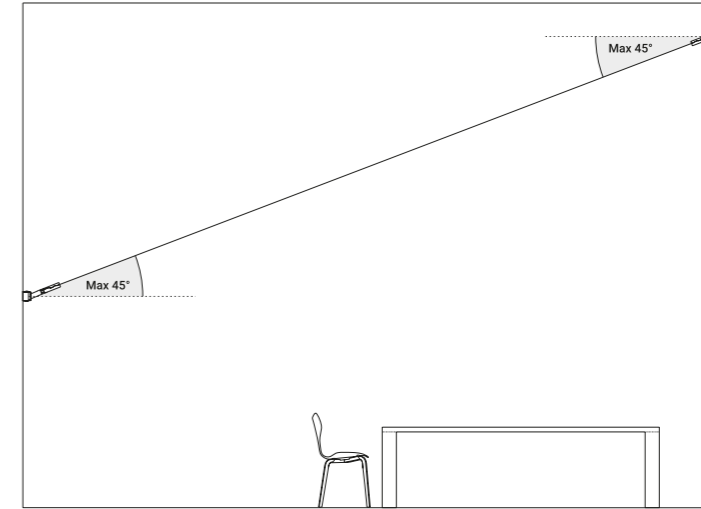

1A0120400.00.00 - Example of installation with kit wall connection vertical sloped 45°

1A0080400.00.00 - Example of installation with ceiling installation kit

INFINITO

Davide Groppi / 2016

A spatial concept, it is continuous light. An ultra-thin strip of special stainless steel just 18 mm wide "cuts" the space to produce indirect light. Infinito can be adapted to various situations, stretched from wall to wall or ceiling to floor. It comes in strips up to 36 metres in length (standard versions at 6 / 12 / 18 metres in length). Infinito breaks down the luminaire, turning it into something else, leaving only a trace, a line and then not even that, just light. This project pays homage to the art of Lucio Fontana and his spatial concepts. The graphic force of this system is surprising. It can be integrated into space, but at the same time it becomes part of that space. Infinito: essence and absence. Luminaire designed also to be powered by ENDLESS system.