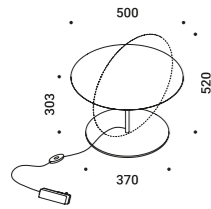

CALVINO

Davide Groppi / 2018

Table / Indirect / Indoor

Material Brass - Metal - Methacrylate - Mirror
Finish .00 Standard

Note Table luminaire. Disc with mirror finish adjustable in all directions. Matt blue rear disc. Matt black base. Brass stem. Dimmer on the cable. Black cable.