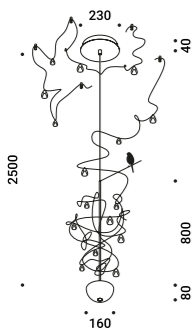

Suspension / Direct-Indirect / Indoor

Material Glass - Metal
Finish .19 Polished Gold

Note Suspension luminaire. Eighty crystal drops and a bird. Natural brass branches. Structure with polished gold finish. Matt white rose. Dual emission and on/off. White cable. LOUIS XIV 2: version with power cable only and without rose.

LOUIS XIV 1

Ceiling driver version
16,5W
110-240V - 50/60Hz
2700K - Up 890lm - Down 210lm /
3000K - Up 936lm - Down 235lm
CRI >90
UGR <19
Driver integrated
TRIAC/IGBT
CE IP20

Polished Gold - 2700K - TRIAC/IGBT
Polished Gold - 3000K - TRIAC/IGBT

1A4361900.27.02
1A4361900.30.02