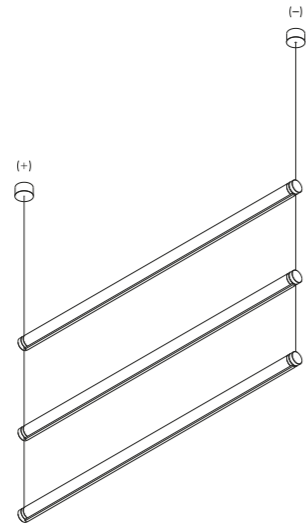

Example of multiple installation with ceiling suspension kit