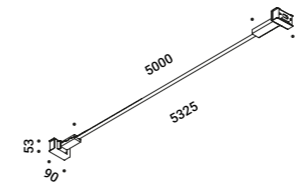

Note Tunable White describes the variable colour temperature controls from warm white to cool white light.

INFINITO 5 TW
Tunable White
50W
24V DC
2700K / 6500K - 7650lm
CRI >90
Driver not included
CE IP20

Matt White - 2700K / 6500K
Matt Black - 2700K / 6500K

1A4860300.96.20
1A4860400.96.20