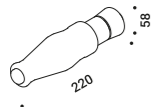

Other accessories

IP65 Schuko adapter

Not included

IP65

1A2950000.00.00