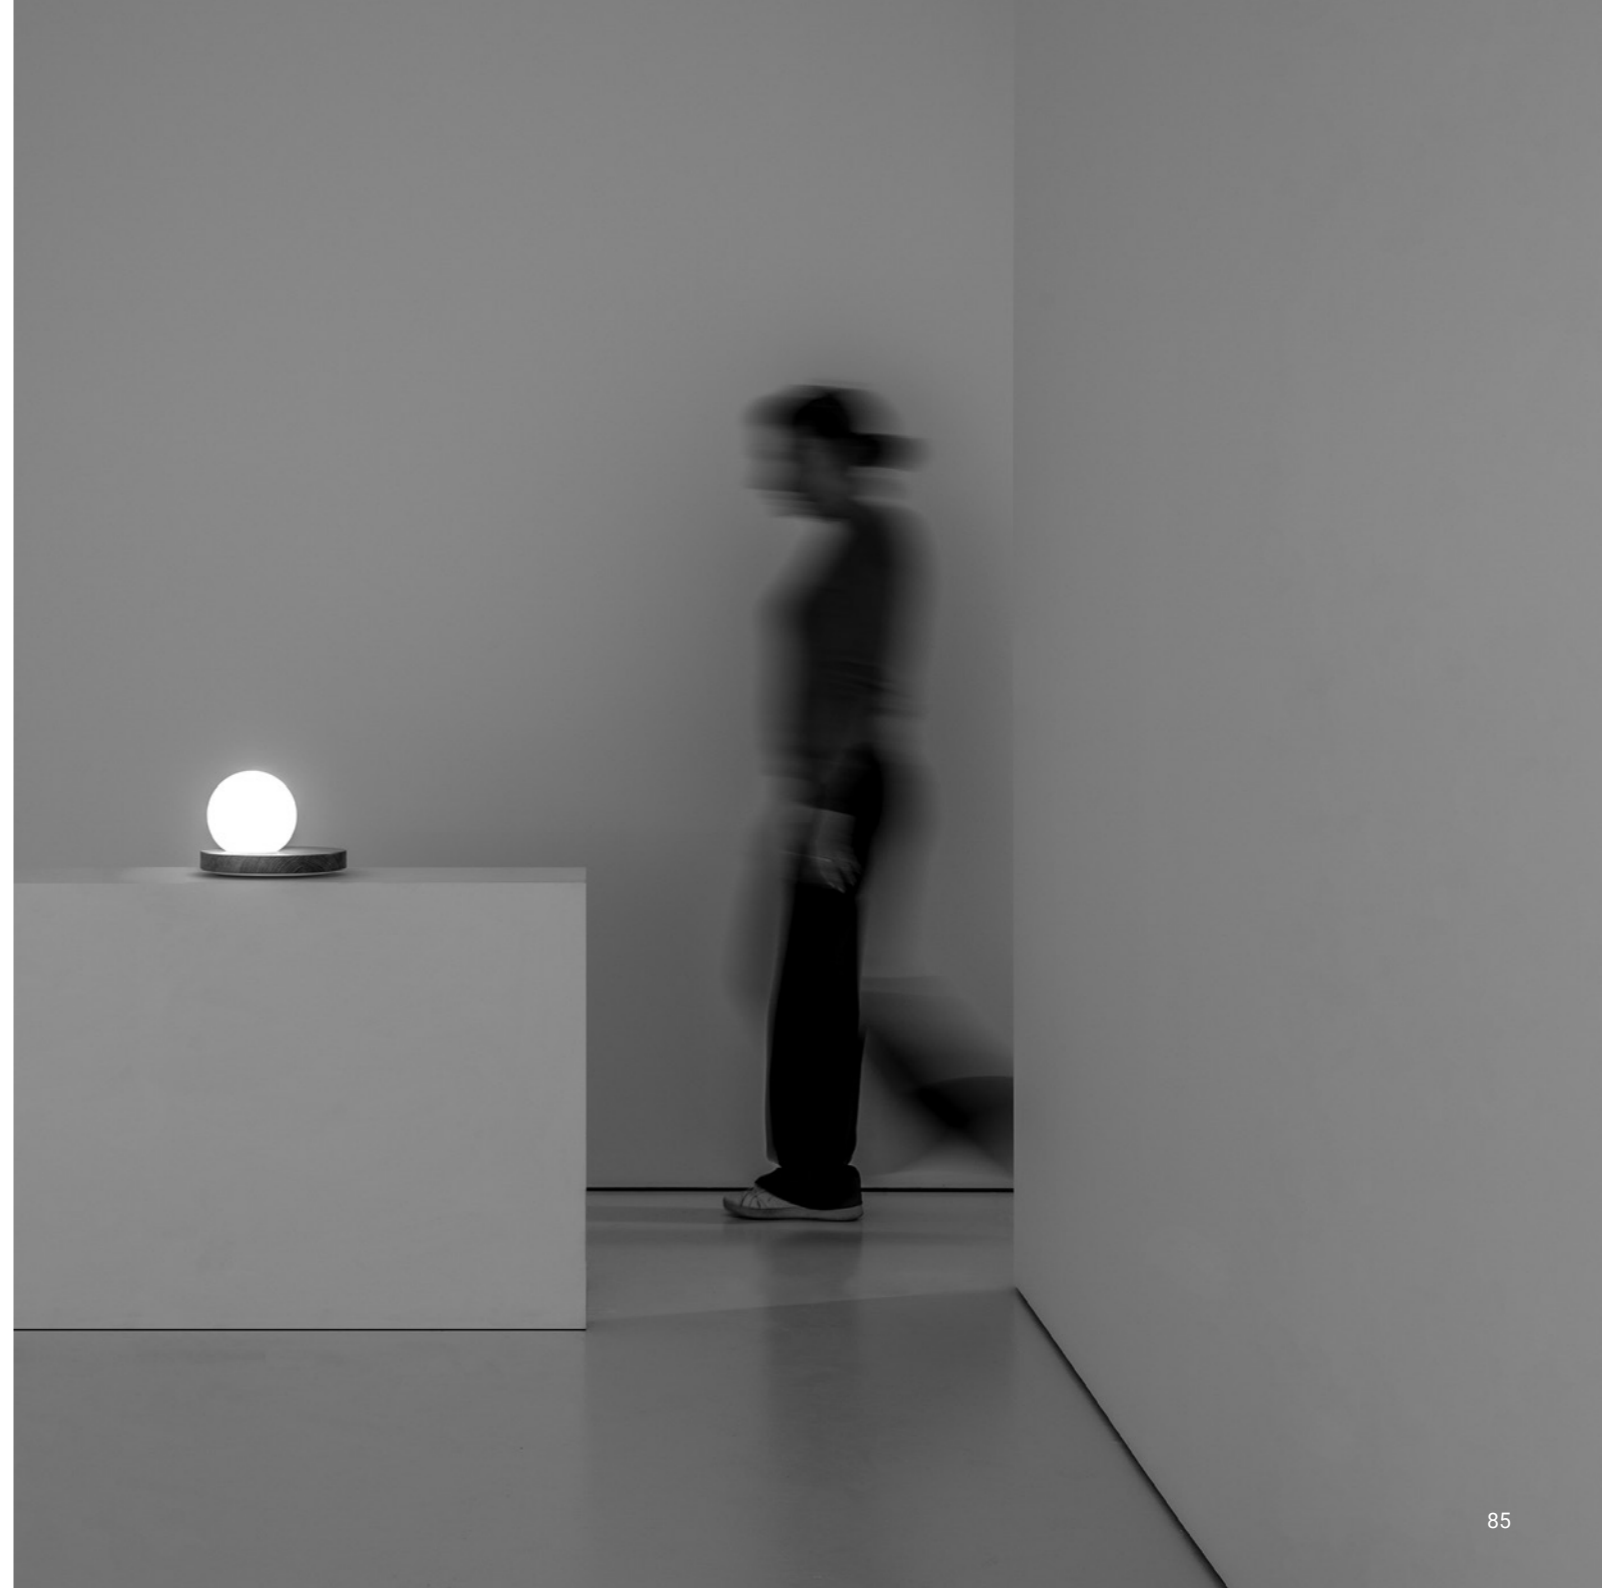

FLOOR

ABA 120

Omar Carraglia / 2007

Inspired by the shape of a traditional lampshade.
The bulb is not shielded but displayed, and it peeks out from the shade.
Table version available.

ABA 120

Omar Carraglia / 2007