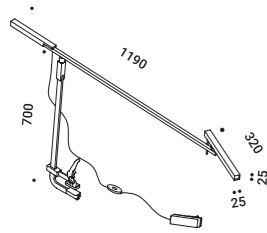

MORSETTO

Davide Groppi / 2017

Table / Direct / Indoor

Material Metal
Finish .04 Matt Black

Note Table luminaire. Adjustable in all directions. Shiny red clamp. Dimmer on the cable. Black cable.

MORSETTO

13W
24V DC
2700K - 765lm / 3000K - 823lm
CRI >90
UGR <19
Dimmer on board
Driver with plug included

Matt Black - 2700K - Dimmer on board
Matt Black - 3000K - Dimmer on board

1A2520400.27.06
1A2520400.30.06

Optional accessories

Drivers

Driver with plug

Material	Input 110-240V - 50/60Hz Output 24V DC - 18W - IP20	Code	Included
Matt Black		1Z0431020