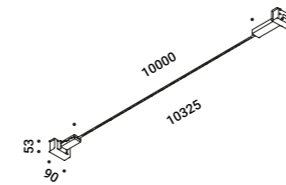

FLASH 10 TW
Tunable White
100W
24V DC
2700K / 6500K - 15300lm
CRI >90
Driver not included
CE IP20

Matt White - 2700K / 6500K
Matt Black - 2700K / 6500K

1A4830300.96.20
1A4830400.96.20