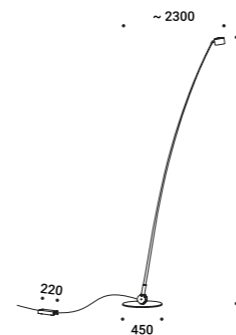

SAMPEI 440

Max 21W
220-240V - 50/60Hz
2700K - 1832lm / 3000K - 1915lm
CRI >90
Driver integrated
Dimmer on board

CE IP20

Matt White - 2700K - Dimmer on board
Matt White - 3000K - Dimmer on board
Matt Black - 2700K - Dimmer on board
Matt Black - 3000K - Dimmer on board

1A3760309.27.06
1A3760309.30.06
1A3760409.27.06
1A3760409.30.06