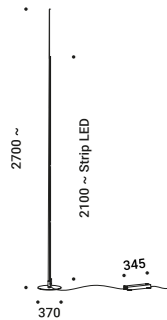

Floor / Indirect / Indoor

Material Glass fiber - Metal
Finish .04 Matt Black

Note Floor luminaire. Dimmer on the cable. Black cable.

ORIGINE 290

25W
24V DC
2700K - 1926lm / 3000K - 2075lm
CRI >80
Driver included
Dimmer on board
CE IP20

Matt Black - 2700K - Dimmer on board
Matt Black - 3000K - Dimmer on board

1A2300409.27.06
1A2300409.30.06