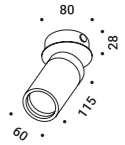

Wall-Ceiling / Direct / Indoor

Material	Metal
Finish	.03 Matt White .04 Matt Black

Note Ceiling luminaire. Adjustable in all directions. White cable (2 m) for the matt white finish. Black cable (2 m) for the matt black finish. Connects max 20 lamps.

TRICK TRACK

Max 10W - GU10
100-240V - 50/60Hz
ON/OFF
Bulb not included
CE IP20

Matt White - ON/OFF
Matt Black - ON/OFF

1A3430300.00.00
1A3430400.00.00