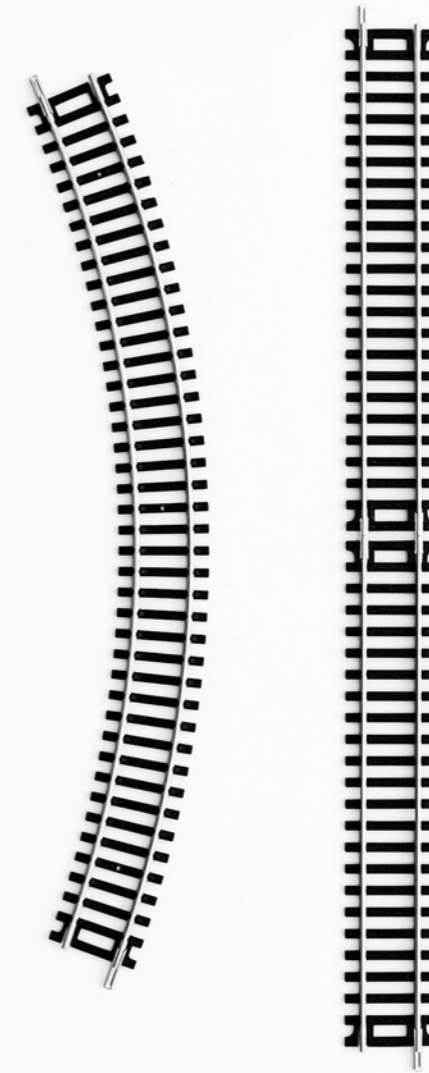

Standard - 3000K - Dimmer on board

1A3400009.30.06

REFLEX

Michele Groppi / 2022

A powerful LED and a subtle mirror.
A magic and almost invisible lighting solution,
which provides an indirect light that multiplies spaces
and gives the eye unprecedented perspectives,
unexpected depths, illusions of light.
Suspension version also available.
Luminaire designed also to be powered by ENDLESS system.