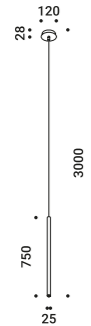

Suspension / Direct / Indoor

Material Metal
Finish **.03** Matt White **.04** Matt Black **.08** Brushed Brass **.26** Total Black

Note Suspension luminaire. Matt white rose and white cable for the matt white and matt black finish. Matt black rose and black cable for the total black and brushed brass finish. Single rose for more than one lamp on request. MISS 2: plasterboard version with magnetic fixing flat rose. MISS ENDLESS: luminaire dedicated to ENDLESS system (Max 48V DC - Max 150W - Max 4A). It can be used, on the same circuit, with the ENDLESS models. See page: ENDLESS.