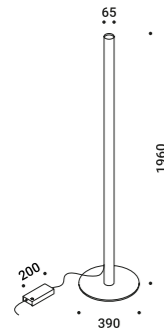

MISTER

Omar Carraglia / 2013

Floor / Indirect / Indoor

Material Metal - Methacrylate

Finish .03 Matt White .04 Matt Black

Note Floor luminaire. Dimmer on the cable. White cable for the matt white finish, black cable for the matt black finish.

MISTER

33W

110-240V - 50/60Hz

2700K - 2771lm / 3000K - 2884lm

CRI >90

Driver integrated

Dimmer on board

CE IP20

Matt White - 2700K - Dimmer on board

1A2750309.27.06

Matt White - 3000K - Dimmer on board

1A2750309.30.06

Matt Black - 2700K - Dimmer on board

1A2750409.27.06

Matt Black - 3000K - Dimmer on board

1A2750409.30.06