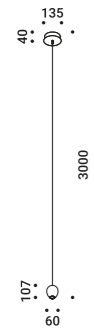

Suspension / Direct / Indoor

Material Metal
Finish .03 Matt White

Note Suspension luminaire. Matt white rose. White cable.

OVO

Max 20W - GU4 - 12V
230-240V - 50/60Hz
ON/OFF
Bulb not included
CE IP20 0,5 m

Matt White - ON/OFF

| 1A2890300.00.00 |

Optional accessories

Bulbs

LED - GU4 - MR11

Not included

12V - 4W - 24°
2700K - 200lm - CRI >80
Energy Efficiency G

1Y0330450