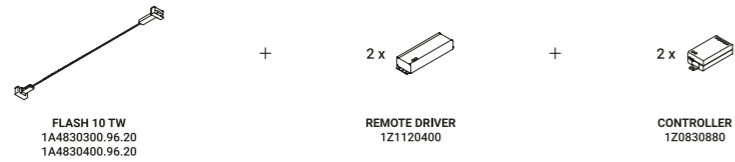

How to order -
FLASH 10 TW