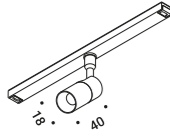

Compulsory accessories

Luminaires

COLIBRÌ 18 - 15°
2W - 0,07A
48V DC
2700K - 81lm / 3000K - 84lm
CRI >90
Beam 15°
Driver integrated
DALI
CE IP20 E

Matt Black - 2700K - DALI
Matt Black - 3000K - DALI

1A4260400.27.01
1A4260400.30.01