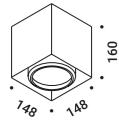

Ceiling / Direct / Indoor

Material Metal
Finish .03 Matt White .34 Matt White/Black Bicolor

Note Ceiling luminaire. Adjustable in all directions.

PUNTO PL

Max 21W
100-240V - 50/60Hz
CRI >90
Driver integrated
PUSH
LED module not included

Matt White - PUSH
Matt White/Black Bicolor - PUSH

1A1110300.00.04
1A1113400.00.04