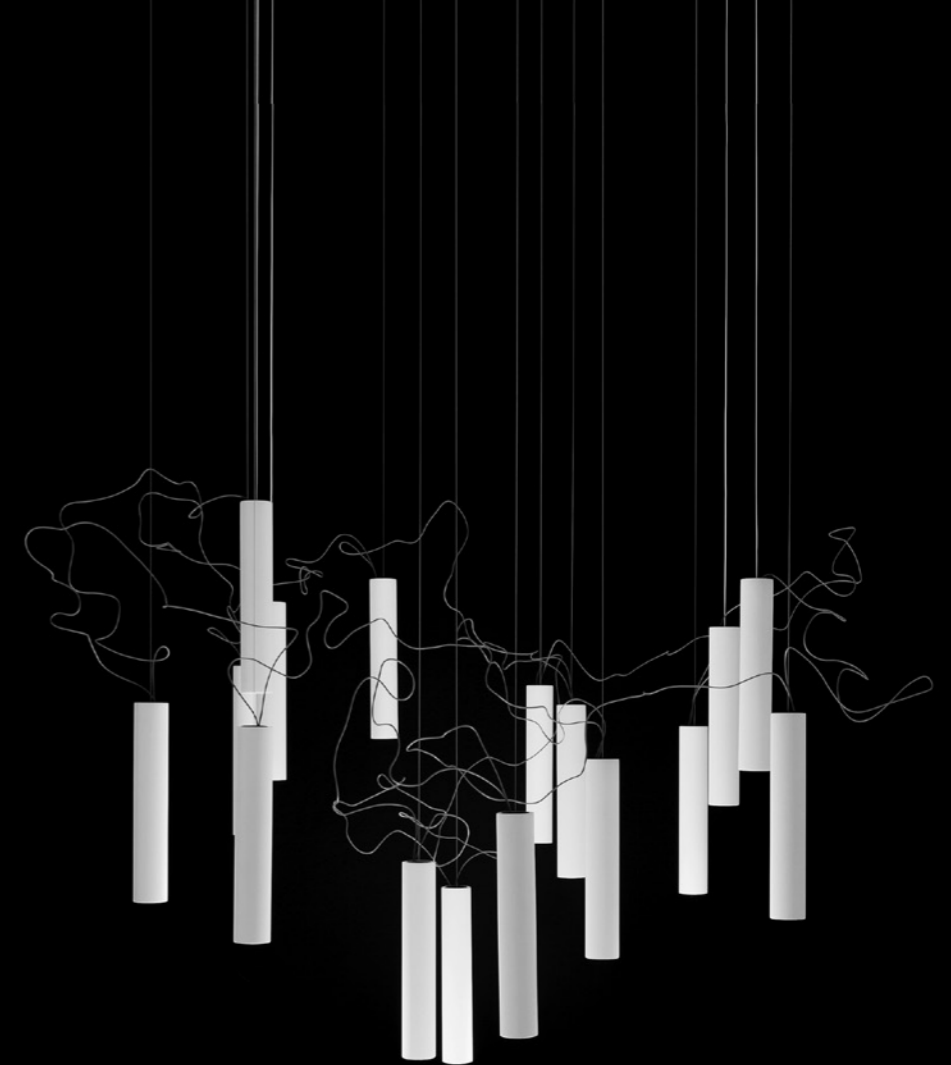

SIMBIOSI

Davide Groppi / 2015

Suspension / Direct / Indoor

Material Metal
Finish .03 Matt White .26 Total Black

Note Suspension luminaire. Matt white rose and red cables for the matt white finish. Matt black rose and anthracite grey cables for the matt black finish. AISI 304 stainless steel suspension cables.

SIMBIOSI

15W
110-240V - 50/60Hz
2700K - 931lm / 3000K - 960lm
CRI >90
Driver integrated
DALI
CE IP20

Matt White - 2700K - DALI
Matt White - 3000K - DALI
Total Black - 2700K - DALI
Total Black - 3000K - DALI

1A2870300.27.01
1A2870300.30.01
1A2872600.27.01
1A2872600.30.01

SIMBIOSI

15W
110-240V - 50/60Hz
2700K - 931lm / 3000K - 960lm
CRI >90
Driver integrated
PUSH
CE IP20

Matt White - 2700K - PUSH
Matt White - 3000K - PUSH
Total Black - 2700K - PUSH
Total Black - 3000K - PUSH

1A2870300.27.04
1A2870300.30.04
1A2872600.27.04
1A2872600.30.04

Optional accessories

Suspension kits

Sloped ceiling suspension hook

Not included

Chrome plated - 1 Piece

1A0530000.00.00