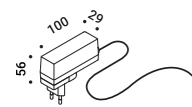

Optional accessories

Drivers

Driver with plug

Included

Matt Black	Input 110-240V - 50/60Hz Output 24V DC - 18W - IP20	1Z0431020