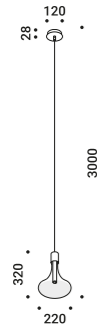

Suspension / Diffuse / Indoor

Material Blown glass - Metal
Finish **.03** Matt White **.08** Brushed Brass

Note Suspension luminaire. Blown glass diffuser. Matt white rose and white cable for the matt white finish. Matt black rose and black cable for the brushed brass finish. Single rose for more than one lamp on request. CATHODE 2: plasterboard version with magnetic fixing flat rose. CATHODE ENDLESS: luminaire dedicated to ENDLESS system (Max 48V DC - Max 150W - Max 4A). It can be used, on the same circuit, with the ENDLESS models. See page: ENDLESS.