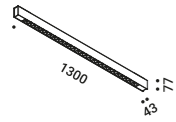

SPY PL

/ 2022

Ceiling / Direct / Indoor

Material Metal - Polycarbonate
Finish .03 Matt White

Note Ceiling luminaire.

SPY PL

39W
110-240V - 50/60Hz
3000K - 4292lm
CRI >80
UGR <19
Driver integrated
DALI
CE IP20

Matt White - 3000K - DALI

| 1A2930300.30.01 |