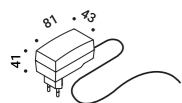

Optional accessories

Drivers