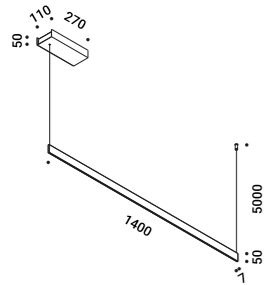

SOTTILE 1 DE

Ceiling driver version - Dual emission
2x22W
120-240V - 50/60Hz
2700K - Up 1692lm - Down 1692lm /
3000K - Up 1855lm - Down 1855lm
CRI >90
Driver integrated
DALI - PUSH - 1-10V - TRIAC

CE IP20

Brushed Bronze - 2700K - DALI - PUSH - 1-10V - TRIAC	1A4642900.27.05
Brushed Bronze - 3000K - DALI - PUSH - 1-10V - TRIAC	1A4642900.30.05
Brushed Black - 2700K - DALI - PUSH - 1-10V - TRIAC	1A4643600.27.05
Brushed Black - 3000K - DALI - PUSH - 1-10V - TRIAC	1A4643600.30.05