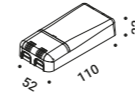

Compulsory accessories

Drivers

Driver			Not included
220-240V(100-127V)	350mA/17W(15W)/IP20/DALI	DOT R	1Z0241180.350