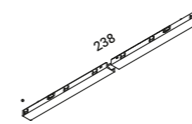

Optional accessories

Installation kits

L connector		Not included
Matt Black		1A4170400.13.00

Ceiling-wall connector		Not included
Matt Black		1A4170400.14.00

Flexible joint		Not included
Matt Black		1A4170400.15.00