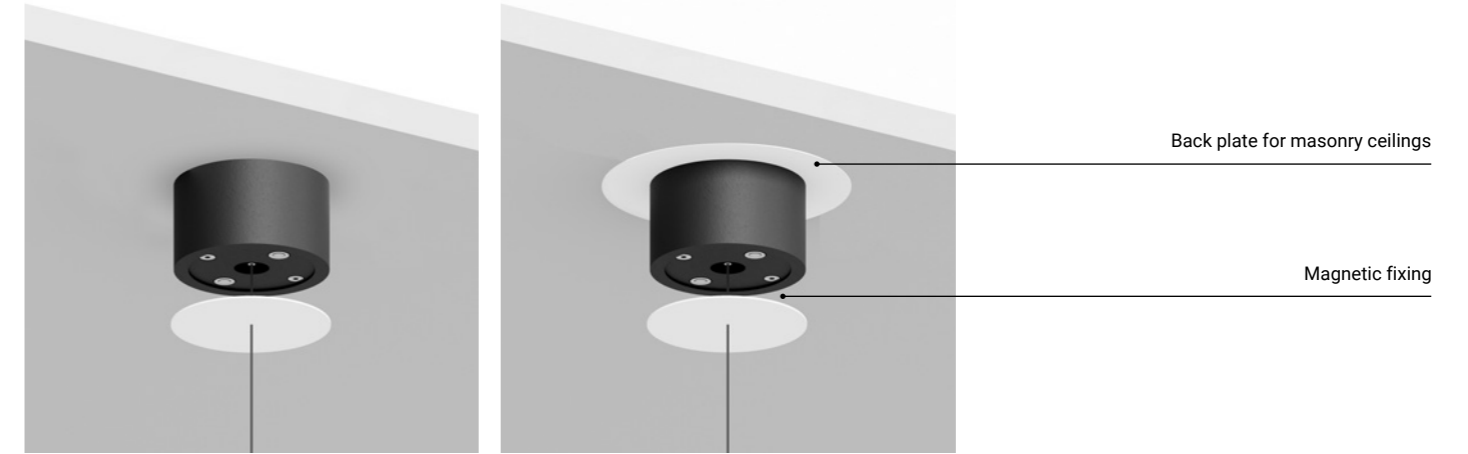

SUSPENSION KITS

Ceiling suspension kit

Version	Use	Product reference	Finish	Code	Price			
Ceiling suspension kit.01	For suspension cables	REFLEX S 1	Matt White	1X0010300.01.00	140,00 €			
		REFLEX S 2						
		SHANGHAI 1						
		SHANGHAI 2						
		SOTTILE 1						
Ceiling suspension kit.02	For electrical cables	SOTTILE 1 DE	Matt Black	1X0010400.01.00	140,00 €			
		SOTTILE 2						
		SOTTILE 2 DE						
		MAGIA				Matt White	1X0010300.02.00	140,00 €
		MAGIA				Matt Black	1X0010400.02.00	140,00 €
Ceiling suspension kit.03	For suspension cables	MASAI 1	Matt White	1X0010300.03.00	140,00 €			
		MASAI 2						
		SPY DE				Matt Black	1X0010400.03.00	140,00 €
Ceiling suspension kit.04	For electrical cables	ASINTOTO	Matt White	1X0010300.04.00	140,00 €			
		REFLEX S 2						
		SHANGHAI 2				Matt Black	1X0010400.04.00	140,00 €
SOTTILE 2								
Back plate	For masonry ceilings	SOTTILE 2 DE	Matt White	1X0050300.01.00	100,00 €			
		Back plate