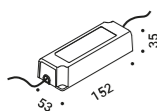

Compulsory accessories

Drivers

Driver		Not included
100-240V	48V/60W/IP67/ON/OFF	1Z1120640