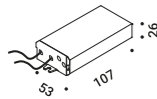

Compulsory accessories

Drivers

Driver	Not included
220-240V(100-127V) 700mA/30W(15W)/IP68/ON/OFF	1Z0241110

Optional accessories

Installation kits

Driver connector IP68	Included
1 Piece	1A1660000.00.00