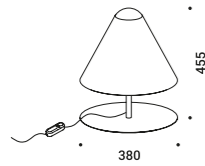

ABA 45

Omar Carraglia / 2007

Table / Diffuse / Indoor

Material Metal - Methacrylate
Finish .03 Matt White

Note Table luminaire. Dimmer on the cable. White cable.

ABA 45

Max 10W - E27
100-240V - 50/60Hz
Dimmer on board
Bulb not included
CE IP20 0.5m

Matt White - Dimmer on board

1A2700309.00.06

Optional accessories

Bulbs

LED - E27 - G125

Not included

220-240V - 7W - 360°
2700K - 806lm - CRI >80
Energy Efficiency E - Dimmable

1Y2080010