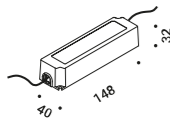

Compulsory accessories

Drivers

Driver			Not included
110-240V	24V/25W/IP67/ON/OFF	1Z1120620	

Optional accessories

Installation kits

Driver connector IP68			Included
	1 Piece	1A1660000.00.00