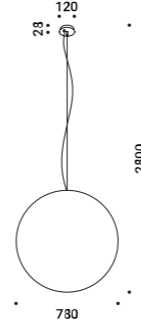

MOON 80
Max 15W - E27
100-240V - 50/60Hz
ON/OFF
Bulb not included
C E IP20

Standard - ON/OFF

| 1A2840000.00.00 |