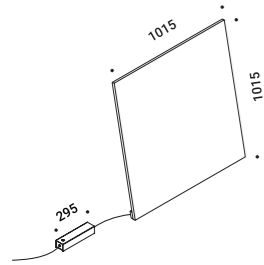

PABLO

Davide Groppi / 2015

Floor / Diffuse / Indoor

Material Metal - Methacrylate
Finish .00 Standard

Note Floor luminaire. Matt white diffuser. RGB wireless control. Transparent cable.

PABLO

66W
220-240V - 50/60Hz
Driver integrated
Dimmer on board
RGB wireless control
CE IP20

Standard - RGB - Dimmer on board

| 1A2730009.99.06 |