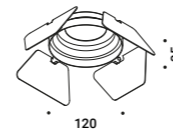

Horizontal directional fins			Not included
Matt Black	SPOT BINARIO	1X0070400.01.00