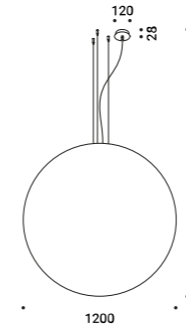

MOON 120
Max 2x25W - E27
100-240V - 50/60Hz
ON/OFF
Bulb not included
C E IP20

Standard - ON/OFF

| 1A2850000.00.00 |