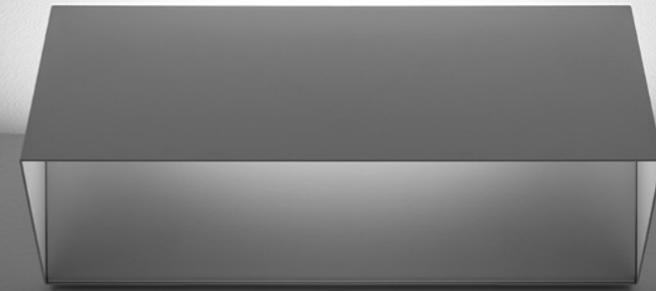

PIÙ

Davide Groppi / 2007

Wall / Indirect / Indoor

Material Metal
Finish .03 Matt White

Note Wall luminaire. Dual emission.

PIÙ

Max 120W - R7s
100-240V - 50/60Hz
ON/OFF
Bulb not included
CE IP20

Matt White - ON/OFF

| 1A3370300.00.00 |

Optional accessories

Bulbs

LED - R7s COB - 118 mm

Not included

220-240V - 8W - 330°
3000K - 1000lm - CRI >80
Energy Efficiency E

1Y0000139