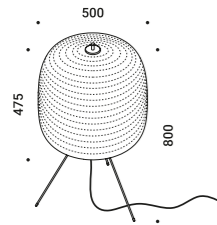

SHOJI OUTDOOR

Davide Groppi - Paola Lenti / 2013

Floor-Outdoor / Diffuse / Outdoor

Material Metal - PBT - Polycarbonate
Finish .00 Standard

Note Outdoor floor luminaire. Hand-stitched shade. Matt black stems. Black cable (5 m).

SHOJI

Max 18W - E27
100-240V - 50/60Hz
ON/OFF
Bulb not included
C E IP65

Standard - ON/OFF

| 1A3640000.00.00 |

Optional accessories

Installation kits

Driver connector IP68	Included
1 Piece	1A1660000.00.00

Bulbs

LED - E27 - A60	Not included
220-240V - 11,2W - 360° 2700K - 1521lm - CRI >90 Energy Efficiency D - Dimmable	1Y0330790

Other accessories

IP65 Schuko adapter	Not included
IP65	1A2950000.00.00