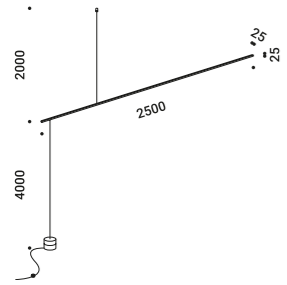

FOSBURY

Davide Groppi / 2014

Suspension / Direct-Indirect / Indoor

Material Metal
Finish .04 Matt Black

Note Suspension luminaire with floor support. Matt white rose. AISI 304 stainless steel suspension cable. Dual emission. Indirect blue light. Transparent cable.

FOSBURY

23W

220-240V - 50/60Hz

2700K - Down 765lm - Up 59lm /

3000K - Down 823lm - Up 59lm

CRI >90

UGR <19

Driver integrated

ON/OFF

CE IP20

Matt Black - 2700K - ON/OFF

1A2590409.27.00

Matt Black - 3000K - ON/OFF

1A2590409.30.00

Optional accessories

Suspension kits

Sloped ceiling suspension kit

Not included

Nickel plated - 1 Piece

1A0510000.00.00