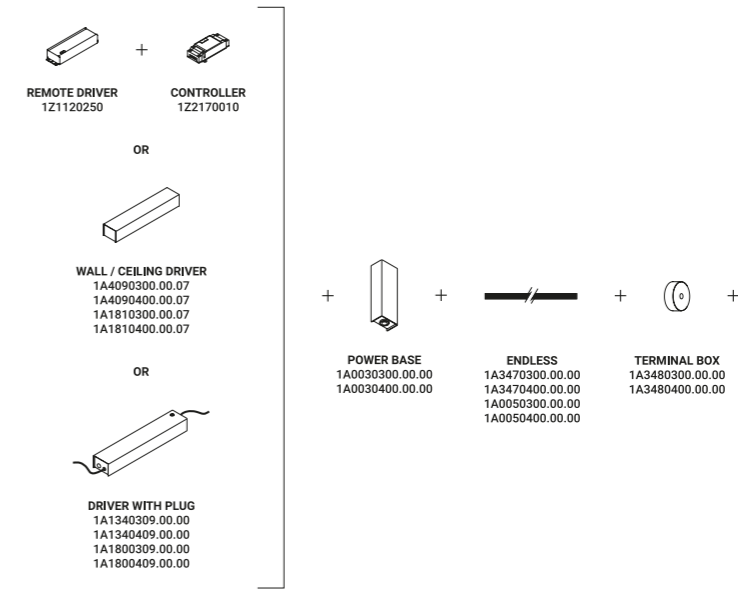

ENDLESS dimmable
(Max 48V DC -
Max 150W - Max 4A)