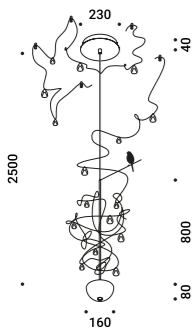

LOUIS XIV 1

Ceiling driver version
16,5W
110-240V - 50/60Hz
2700K - Up 890lm - Down 210lm /
3000K - Up 936lm - Down 235lm
CRI >90
UGR <19
Driver integrated
DALI - PUSH - 1-10V
CE IP20

Polished Gold - 2700K - DALI - PUSH - 1-10V
Polished Gold - 3000K - DALI - PUSH - 1-10V

1A4361900.27.07
1A4361900.30.07