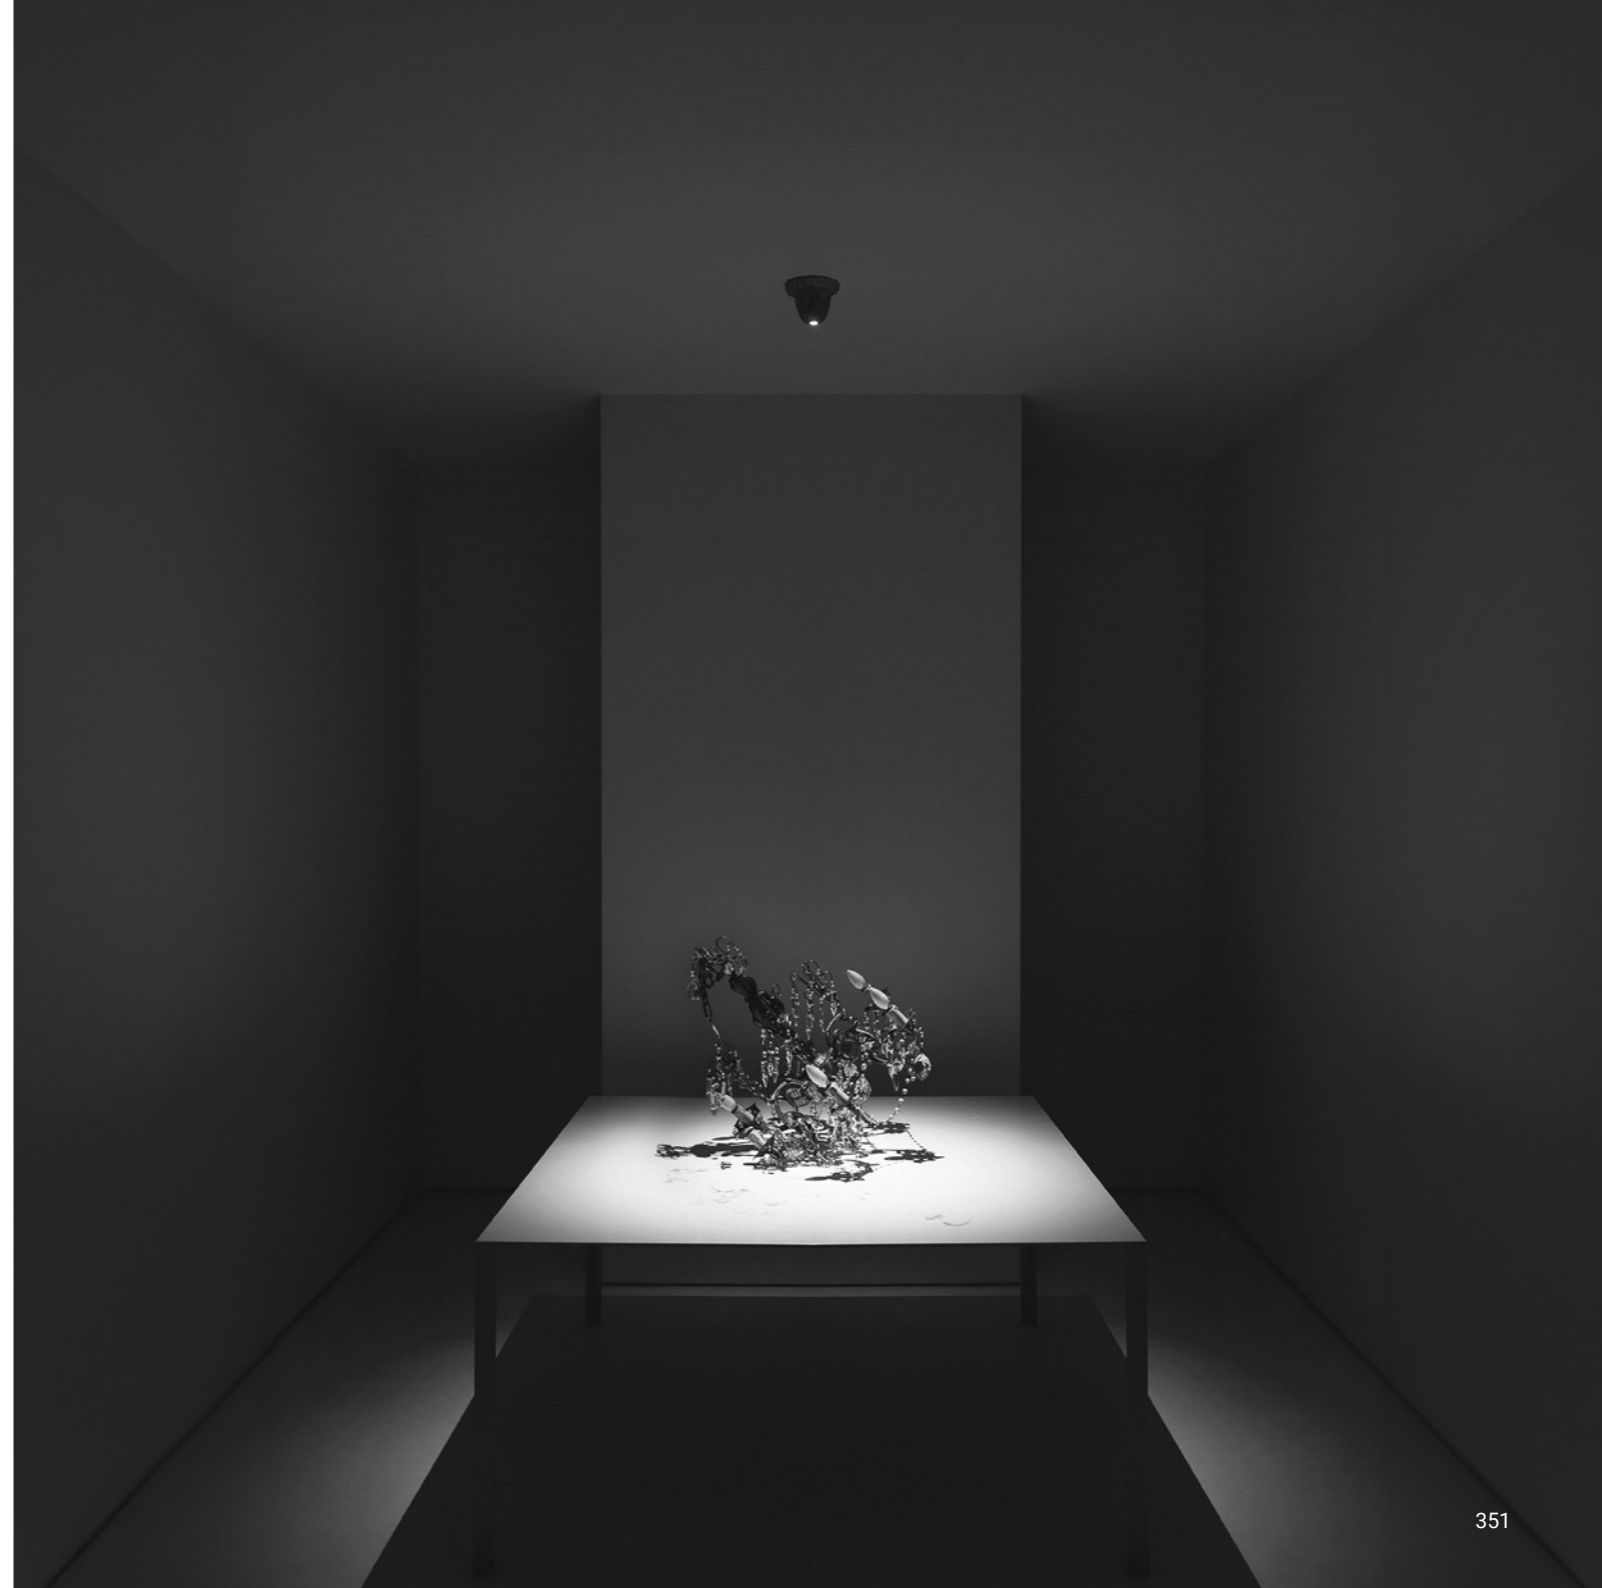

SANMARTINO

Omar Carraglia - Davide Groppi / 2014

Ceiling / Direct / Indoor

Material Metal
Finish .03 Matt White .15 Natural Brass

Note Ceiling luminaire. Visible 18 mm diameter hole.

SANMARTINO

8,5W
100-240V - 50/60Hz
3000K - 375lm
CRI >90
Driver integrated
ON/OFF
CE IP20

Matt White - 3000K - ON/OFF
Natural Brass - 3000K - ON/OFF

1A3420300.30.00
1A3421500.30.00