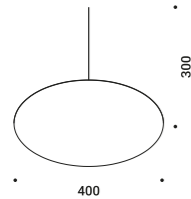

Ceiling / Indirect / Indoor

Material Metal - Methacrylate
Finish .27 Gravity Black

Note Ceiling luminaire. Disc with gravity black finish. Magnetic weight available for disc tilting. Black cable.

ASINTOTO

18W
Max 500mA DC
2700K - 1435lm / 3000K - 1478lm
CRI >90
Driver not included
CE IP20

Gravity Black - 2700K
Gravity Black - 3000K

1A4072700.27.20
1A4072700.30.20

Compulsory accessories

Drivers

Driver			Not included
220-240V(100-127V)	500mA/20W(15W)/IP20/DALI	1Z0241180.500	

Driver			Not included
220-240V(100-127V)	500mA/20W(15W)/IP20/PUSH - 1-10V	1Z0240870.500	

Driver			Not included
220-240V	500mA/20W/IP20/TRIAC/IGBT	1Z0240850.500