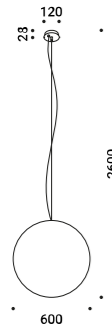

Material Japanese paper - PE
Finish .00 Standard

Note Suspension luminaire. PE and Japanese paper shade. Matt white rose. AISI 304 stainless steel suspension cable. White cable. Compulsory moisture barrier bag packaging for air and sea shipping. MOON 60 DE: version with dual emission and on/off. Transparent cable. For air and sea shipping: moisture barrier bag packaging compulsory for all models and wooden crate specifically compulsory for MOON 120 and MOON 200 models.