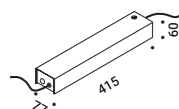

Driver with plug		Not included
Matt White	Input 100-240V - 50/60Hz Output 48V - 150W - Max 3,125A IP20 - ON/OFF	1A0260309.00.00
Matt Black	Input 100-240V - 50/60Hz Output 48V - 150W - Max 3,125A IP20 - ON/OFF	1A0260409.00.00