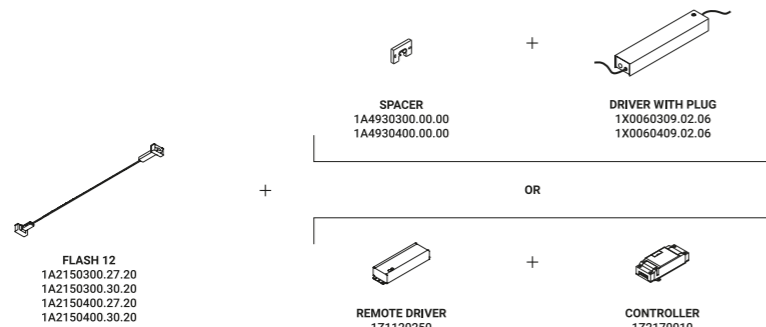

How to order - FLASH 12