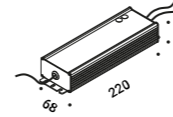

Compulsory accessories

Drivers

Driver				Not included
100-240V	24V/96W/IP67/1-10V	UTOPIA 6	1Z1120540