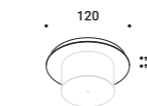

Optional accessories

Suspension kits