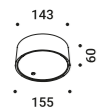

LED modules