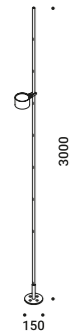

Outdoor-Floor / Direct / Outdoor

Material AISI 316L Stainless Steel - Metal
Finish .00 Standard

Note Outdoor floor luminaire. Adjustable along the vertical axis. AISI 316L stainless steel stem. Black cable (7 m).