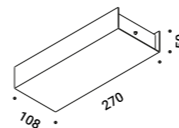

Ceiling driver			Not included
Matt White	Input 120-240V - 50/60Hz Output 24V - 60W - IP20 DALI - PUSH - 1-10V - TRIAC	Max 3 modules	1A4740300.00.05