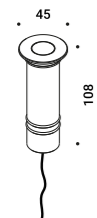

BUJO TRIM - 32°

Transparent filter
6,2W
24V DC
2700K - 279lm / 3000K - 288lm
CRI >90
Beam 32°
UGR <19
Driver not included

Matt Black - 2700K
Matt Black - 3000K

1A5170400.27.20
1A5170400.30.20