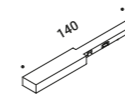

Wall and ceiling track - 3 m		Not included
Matt White	1A4170300.03.00	
Matt Black	1A4170400.03.00	

Power connector		Not included
Matt White	1A4170300.04.00	
Matt Black	1A4170400.04.00	

End cap		Not included
Matt White	1A4170300.07.00	
Matt Black	1A4170400.07.00	