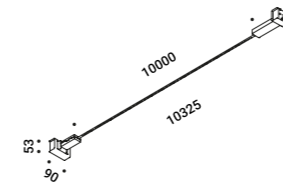

FLASH 10 DE TW
Dual emission - Tunable White
200W
24V DC
2700K / 6500K - 30600lm
CRI >90
Driver not included
CE IP20

Matt White - 2700K / 6500K
Matt Black - 2700K / 6500K

1A4850300.96.20
1A4850400.96.20