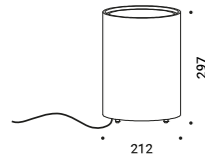

LENTA

Bestetti Associati - Davide Groppi / 2011

Floor-Outdoor / Diffuse / Outdoor

Material Metal - Methacrylate - Polycarbonate

Finish .03 Matt White

Note Outdoor floor luminaire. Matt white diffuser. Black cable (5 m).