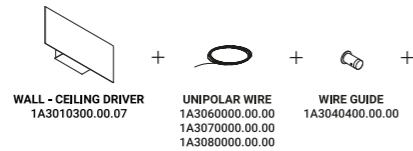

Wall/ceiling driver version

Systems / Direct / Indoor

Material Metal - PA
Finish .04 Matt Black

Note Special unipolar wire stretched from wall to wall. Max 4 Spots. Possibility for the luminaire to be powered by ENDLESS conductive tape and by dedicated voltage/current (Max 48V DC - Max 150W - Max 4A). See page: ENDLESS.

OHM SPOT
3,2W
Max 350mA DC
2700K / 3000K
CRI >95
Driver not included
CE IP20

Matt Black - 2700K
Matt Black - 3000K

1A3000400.27.20
1A3000400.30.20