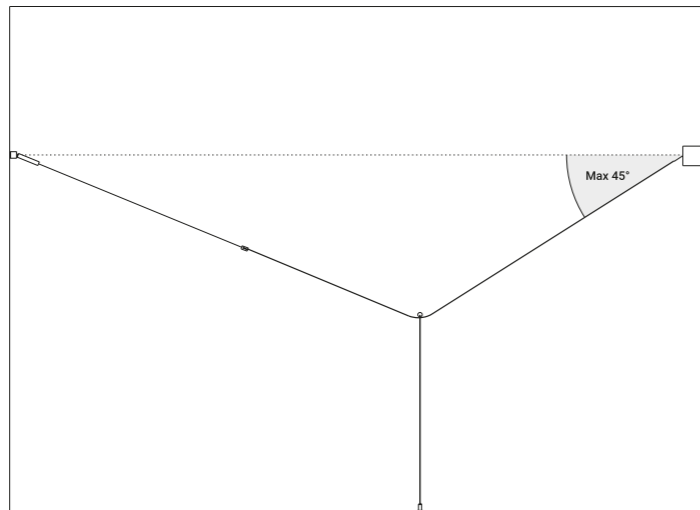

1A4490100.00.00 - Example of installation with accessory 2