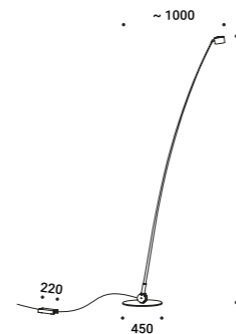

SAMPEI 290

Max 21W
220-240V - 50/60Hz
2700K - 1808lm / 3000K - 1890lm
CRI >90
Driver integrated
Dimmer on board

CE IP20

Matt White - 2700K - Dimmer on board
Matt White - 3000K - Dimmer on board
Matt Black - 2700K - Dimmer on board
Matt Black - 3000K - Dimmer on board

1A3750309.27.06
1A3750309.30.06
1A3750409.27.06
1A3750409.30.06