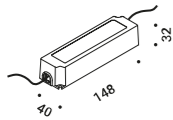

Compulsory accessories

Drivers