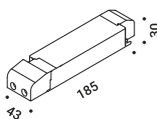

REFLEX

Michele Groppi / 2022

Wall / Indirect / Indoor

Material Metal - Mirror
Finish .04 Matt Black

Note Wall luminaire. Plane with mirror finish. Matt black rear plane.
Possibility for the luminaire to be powered by ENDLESS system (Max 48V DC - Max 150W - Max 4A) and to be used, on the same circuit, with the ENDLESS models. See page: ENDLESS.

REFLEX

23W - 0,57A
48V DC
2700K - 2158lm / 3000K - 2320lm
CRI >90
Driver not included

Matt Black - 2700K
Matt Black - 3000K

1A0850400.27.20
1A0850400.30.20

Compulsory accessories

Drivers

Driver		Not included
100-240V	48V/60W/IP67/ON/OFF	1Z1120640

Driver		Not included
220-240V	48V/60W/IP20/DALI	1Z0830820