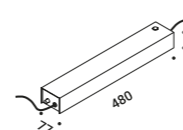

Driver with plug		Not included
Matt White	Input 100-240V - 50/60Hz Output 48V - 150W - Max 3,125A IP20 - Dimmer on board	1A1800309.00.06
Matt Black	Input 100-240V - 50/60Hz Output 48V - 150W - Max 3,125A IP20 - Dimmer on board	1A1800409.00.06