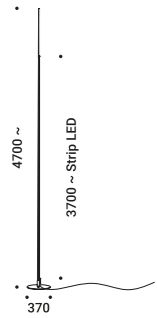

ORIGINE OUTDOOR

Davide Groppi - Giorgio Rava / 2020

Outdoor-Floor / Indirect / Outdoor

Material Glass fiber - Metal
Finish .04 Matt Black

Note Outdoor floor luminaire. Black cable (5 m).