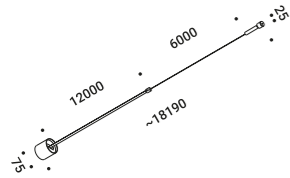

UTOPIA 12

125W
24V DC
2700K - 10133lm / 3000K - 10538lm
CRI >90
Driver not included

Standard - 2700K
Standard - 3000K

1A4600000.27.20
1A4600000.30.20

Compulsory accessories

Drivers

Driver				Not included
100-240V	24V/96W/IP67/1-10V	UTOPIA 6	1Z1120540	

Driver				Not included
100-240V	24V/150W/IP67/1-10V	UTOPIA 12	1Z1120500	

Controller				Not included
	DALI - PUSH - 0/1-10V - TRIAC - IP20		1Z2170010