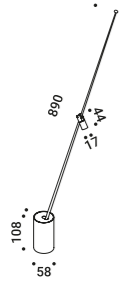

Table / Direct / Indoor

Material Carbon fiber - Metal
Finish .04 Matt Black

Note Table luminaire. Adjustable along the vertical axis. ON/OFF and push control. Black cable.

FM

1,5W
5V DC
2700K - 154lm / 3000K - 179lm
CRI >90
UGR <19
Dimmer on board
Driver with plug not included
USB cable included
CE IP20

Matt Black - 2700K - Dimmer on board
Matt Black - 3000K - Dimmer on board

1A2440400.27.06
1A2440400.30.06

Optional accessories

Drivers

Driver with plug		Not included
Matt Black	Input 110-240V - 50/60Hz Output 5V DC - 2A - 10W - IP20	1Z0000088

Other accessories

USB to USB-C cable		Included
Matt Black	Length 1 m	1Z0000132

Power bank		Not included
	10000mAh/36Wh Output 5V DC Battery life 10 hours	1A1990000.00.00