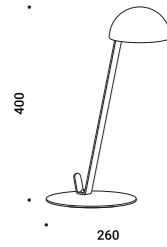

POST PRANDIUM

Davide Groppi / 2023

Table / Direct / Wireless

Material Metal - Methacrylate
Finish .01 Polished Chrome

Note Chargeable table luminaire. Details with polished gold finish. Matt black base. Battery life: 9 hours.

POST PRANDIUM

2W
3000K - 171lm
CRI >90
ON/OFF
Driver with plug not included
USB cable included
CE IP20

Polished Chrome - 3000K - ON/OFF

| 1A4550100.30.00 |

Optional accessories

Drivers

Driver with plug		Not included
Matt Black	Input 110-240V - 50/60Hz Output 5V DC - 2A - 10W - IP20	1Z0000088

Other accessories

USB to USB-C cable		Included
Matt Black	Length 1 m	1Z0000132