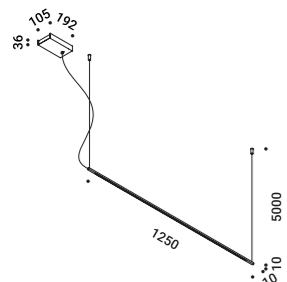

Suspension / Direct / Indoor

Material Metal - Methacrylate
Finish .03 Matt White .08 Brushed Brass

Note Suspension luminaire. Matt white rose. AISI 304 stainless steel suspension cables. Transparent cable. Possibility for the luminaire to be powered by ENDLESS conductive tape and by dedicated voltage/current (Max 48V DC - Max 150W - Max 4A). See page: ENDLESS. SHANGHAI 2: version with power cable only and without rose.

SHANGHAI 1

Ceiling driver version
15,5W
110-240V - 50/60Hz
2700K - 592lm / 3000K - 619lm
CRI >90
Driver integrated
PUSH
CE IP20

Matt White - 2700K - PUSH
Matt White - 3000K - PUSH
Brushed Brass - 2700K - PUSH
Brushed Brass - 3000K - PUSH

1A3260300.27.04
1A3260300.30.04
1A3260800.27.04
1A3260800.30.04