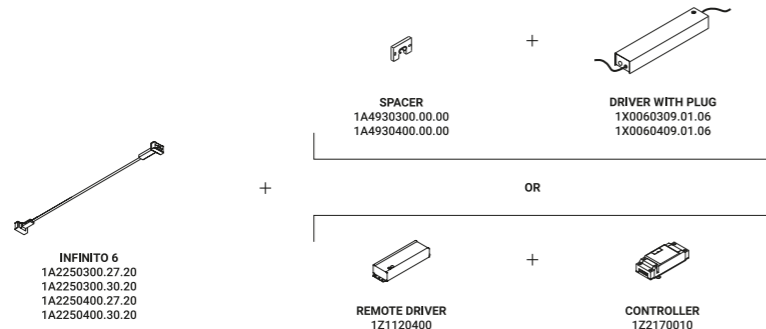

How to order - INFINITO 6