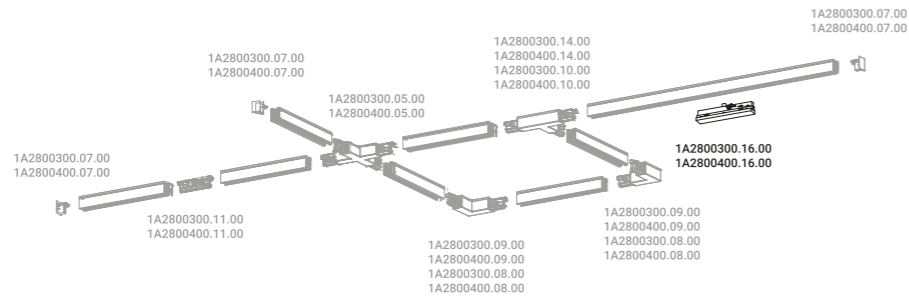

Power intermediate connector installation

Systems / Direct / Indoor

Material Metal - Polycarbonate

Finish .03 Matt White .04 Matt Black

Note Ceiling and wall track system.

Compulsory accessories

Installation kits

Track 1 m		Not included
Matt White	1A2800300.01.00	
Matt Black	1A2800400.01.00	

Track 2 m		Not included
Matt White	1A2800300.02.00	
Matt Black	1A2800400.02.00	

Track 3 m		Not included
Matt White	1A2800300.03.00	
Matt Black	1A2800400.03.00	

End cap		Not included
Matt White	1A2800300.07.00	
Matt Black	1A2800400.07.00	

Drivers

Power right connector		Not included
Matt White	1A2800300.13.00	
Matt Black	1A2800400.13.00	

Power left connector		Not included
Matt White	1A2800300.12.00	
Matt Black	1A2800400.12.00	

Power intermediate connector		Not included
Matt White	1A2800300.16.00	
Matt Black	1A2800400.16.00