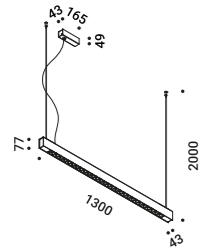

Suspension / Direct / Indoor

Material Metal - Polycarbonate
Finish .03 Matt White

Note Suspension luminaire. Matt white rose. AISI 304 stainless steel suspension cables. White cable. SPY DE: version with dual emission and on/off. Transparent cable.

SPY
39W
110-240V - 50/60Hz
3000K - 4292lm
CRI >80
UGR <19
Driver integrated
DALI
CE IP20

Matt White - 3000K - DALI

| 1A2910300.30.01 |