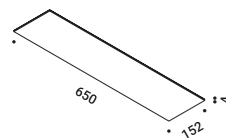

REFLEX

Michele Groppi / 2022

Wall / Indirect / Indoor

Material Metal - Mirror
Finish .04 Matt Black

Note Wall luminaire. Plane with mirror finish. Matt black rear plane.
Possibility for the luminaire to be powered by ENDLESS system (Max 48V DC - Max 150W - Max 4A) and to be used, on the same circuit, with the ENDLESS models. See page: ENDLESS.