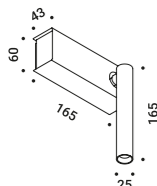

MIRA

8W
110-240V - 50/60Hz
2700K - 327lm / 3000K - 352lm
CRI >90
Driver integrated
DALI
CE IP20

Matt White - 2700K - DALI
Matt White - 3000K - DALI
Matt Black - 2700K - DALI
Matt Black - 3000K - DALI

1A2280300.27.01
1A2280300.30.01
1A2280400.27.01
1A2280400.30.01