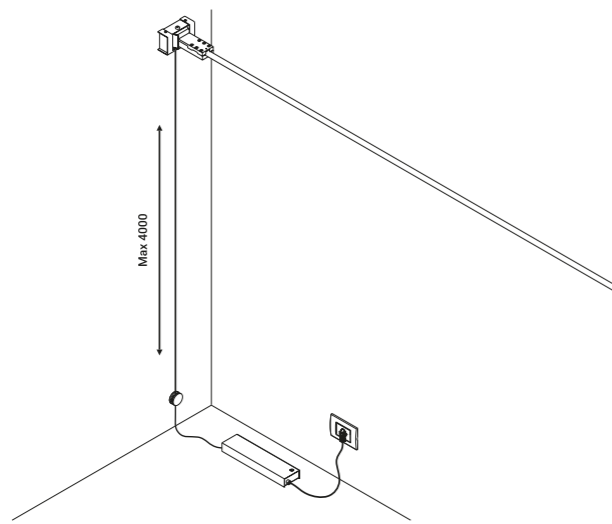

Example of installation with driver with plug