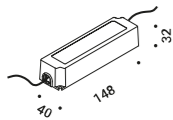

Compulsory accessories

Drivers