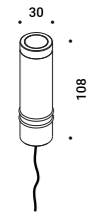

BUIO - 25°

Transparent filter
6,2W
24V DC
2700K - 300lm / 3000K - 309lm
CRI >90
Beam 25°
UGR <19
Driver not included

Matt Black - 2700K
Matt Black - 3000K

1A5100400.27.20
1A5100400.30.20