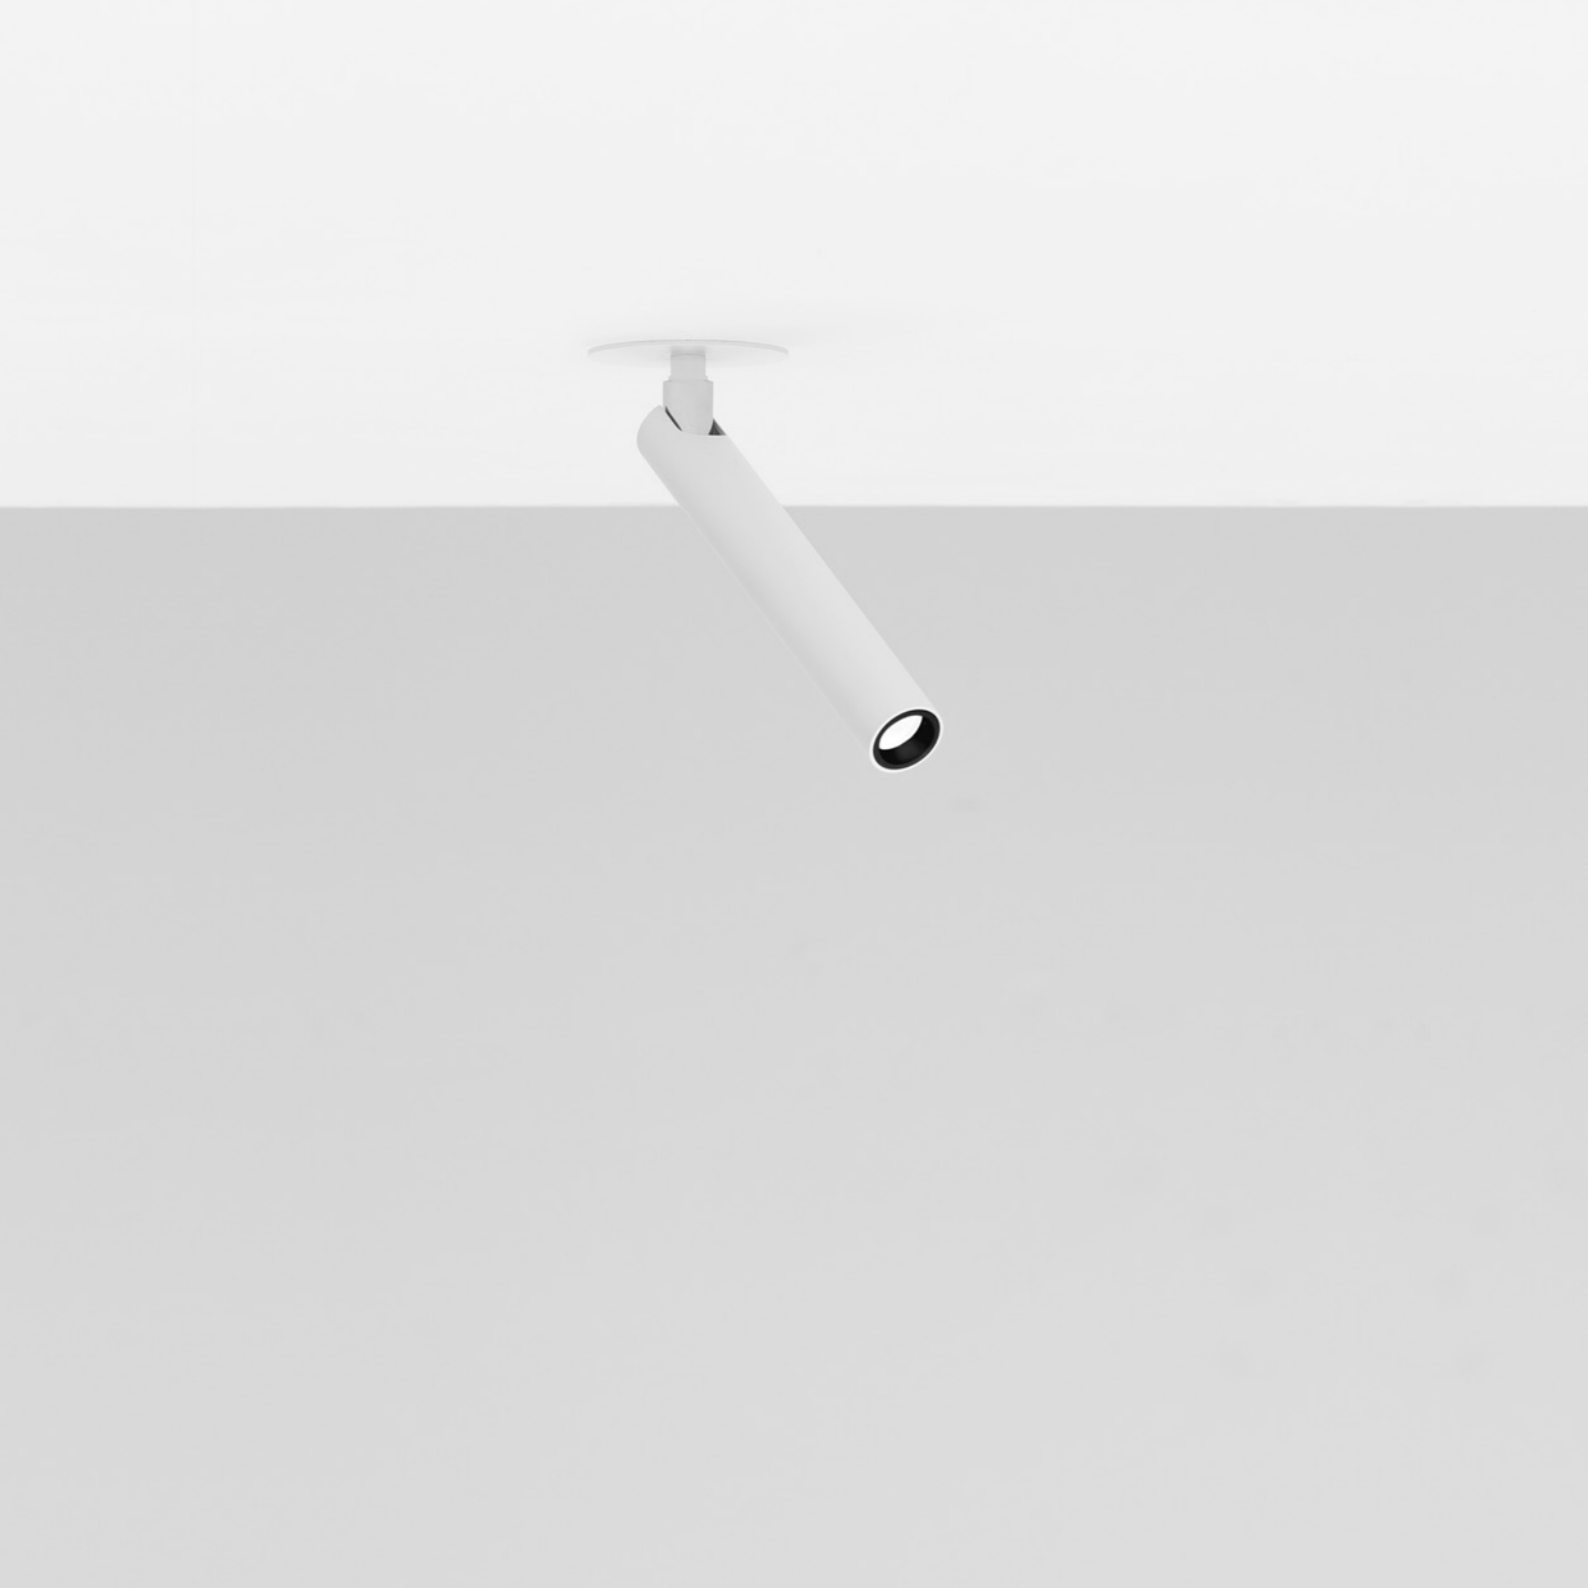

A tool to light.

The luminaire is pure form, a simple container for the light source.
Light is incorporated into the space, becoming an architectural element.

MIRA R

Omar Carraglia / 2015

Recessed / Direct / Indoor