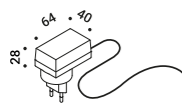

Optional accessories

Drivers

Driver with plug		Included
Matt Black	Input 110-240V - 50/60Hz Output 6V DC - 1A - 6W - IP20	1Z0000073

Other accessories

Rechargeable battery		Included
Matt White	4,8V DC - NiMH 4300mAh	1A0430300.00.00
Matt Black	4,8V DC - NiMH 4300mAh	1A0430400.00.00
Matt Gold	4,8V DC - NiMH 4300mAh	1A0431800.00.00