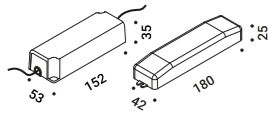

Drivers

Driver	Not included
Input 100-240V - 50/60Hz Output 48V - 60W - IP20 - DALI	1A4170000.19.00