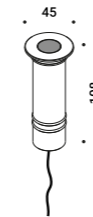

BUIO TRIM ELLIPTICAL

Black filter
6,2W
24V DC
2700K - 132lm / 3000K - 136lm
CRI >90
UGR <19
Driver not included
CE IP67

Matt Black - 2700K
Matt Black - 3000K

1A5150400.27.20
1A5150400.30.20