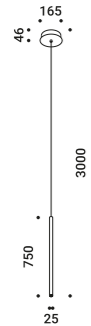

MISS 1
Ceiling driver version
6W
110-240V - 50/60Hz
2700K - 290lm / 3000K - 310lm
CRI >90
Driver integrated
DALI
CE IP20

Matt White - 2700K - DALI
Matt White - 3000K - DALI
Matt Black - 2700K - DALI
Matt Black - 3000K - DALI
Brushed Brass - 2700K - DALI
Brushed Brass - 3000K - DALI
Total Black - 2700K - DALI
Total Black - 3000K - DALI

1A2960300.27.01
1A2960300.30.01
1A2960400.27.01
1A2960400.30.01
1A2960800.27.01
1A2960800.30.01
1A2962600.27.01
1A2962600.30.01