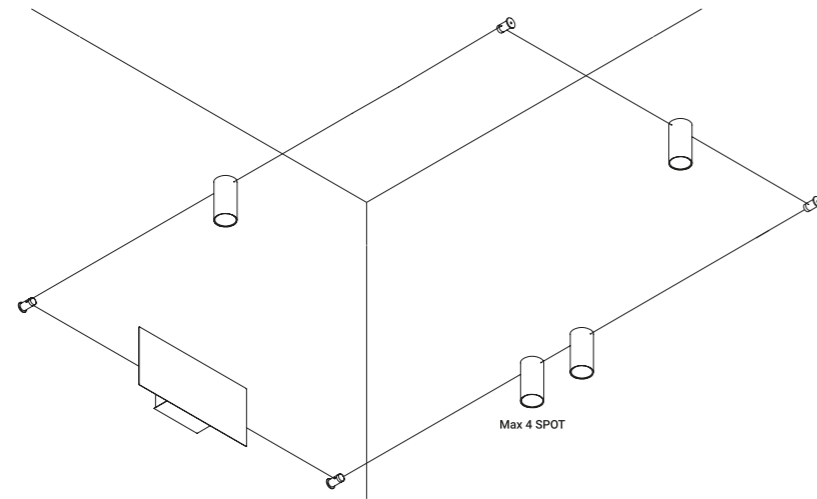

Power base for Endless			Not included
Matt White		1A3940300.00.00	
Matt Black		1A3940400.00.00	

Remote driver version

Wall/ceiling driver version

Suspension version

Utopia is a project on the limit state of light,
the research for the minimum dimension necessary for pure and essential lighting.
It represents full flexibility, in both its design and its light control.
The light strip reaches into space, bending,
breaking and drawing abstract, mysterious patterns.
Luminaire designed also to be powered by ENDLESS conductive tape.