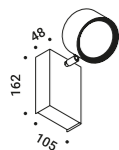

Wall-Ceiling / Direct / Indoor

Material Metal
Finish .03 Matt White .04 Matt Black

Note Wall luminaire. Adjustable in all directions. SPOT ENDLESS and SPOT ENDLESS CASAMBI: luminaires dedicated to ENDLESS system (Max 48V DC - Max 150W - Max 4A). They can be used, on the same circuit, with the ENDLESS models. See page: ENDLESS.

SPOT

Max 21W
220-240V - 50/60Hz
CRI >90
Driver integrated
DALI
LED module not included
CE IP20

Matt White - DALI
Matt Black - DALI

1A1080300.00.01
1A1080400.00.01