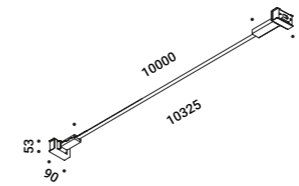

INFINITO 10 TW
Tunable White
100W
24V DC
2700K / 6500K - 15300lm
CRI >90
Driver not included
CE IP20

Matt White - 2700K / 6500K
Matt Black - 2700K / 6500K

1A4870300.96.20
1A4870400.96.20