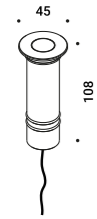

BUJO TRIM - 13°

Transparent filter
6,2W
24V DC
2700K - 239lm / 3000K - 246lm
CRI >90
Beam 13°
UGR <19
Driver not included

Matt Black - 2700K
Matt Black - 3000K

1A5160400.27.20
1A5160400.30.20