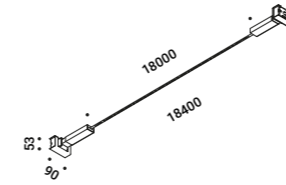

FLASH 18 DE

Dual emission
342W
48V DC
2700K - Up 19728lm - Down 19728lm /
3000K - Up 20124lm - Down 20124lm
CRI >90
Driver not included
CE IP20

Matt White - 2700K
Matt White - 3000K
Matt Black - 2700K
Matt Black - 3000K

1A1310300.27.20
1A1310300.30.20
1A1310400.27.20
1A1310400.30.20