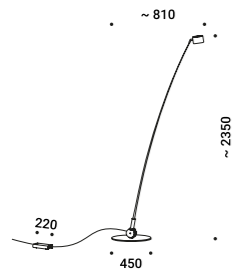

SAMPEI 260

Max 21W
220-240V - 50/60Hz
2700K - 1808lm / 3000K - 1890lm
CRI >90
Driver integrated
Dimmer on board

CE IP20

Matt White - 2700K - Dimmer on board
Matt White - 3000K - Dimmer on board
Matt Black - 2700K - Dimmer on board
Matt Black - 3000K - Dimmer on board

1A3740309.27.06
1A3740309.30.06
1A3740409.27.06
1A3740409.30.06