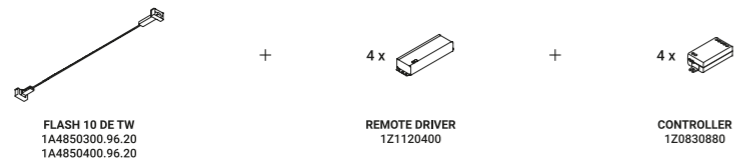

How to order -
FLASH 10 DE TW