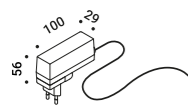

Optional accessories

Drivers

Driver with plug

Matt Black
Input 110-240V - 50/60Hz
Output 24V DC - 18W - IP20

1Z0431020

Included