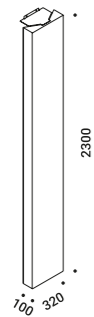

BANNER

Mauro Ferrari / 2004

Floor / Indirect / Indoor

Material Metal - Polycarbonate
Finish .03 Matt White

Note Floor lamp with wall fixing. Connection cable not included.

BANNER

90W

110-240V - 50/60Hz