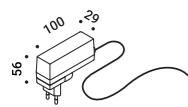

Optional accessories

Drivers

Driver with plug		Included
Matt Black	Input 110-240V - 50/60Hz Output 24V DC - 18W - IP20	1Z0431020