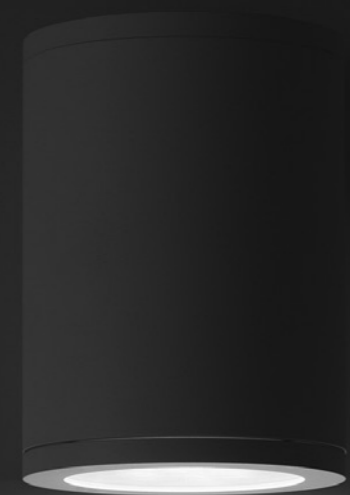

Earth spike		Not included
Stainless Steel	Brushed INOX	1A4451000.00.00

Tree strap		Not included
Standard	Length 1 m	1A4590000.00.00

Drivers

Driver		Not included
110-240V	24V/25W/IP67/ON/OFF	1Z1120620

A tool to light.