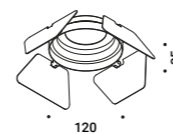

DG111 LED module			Not included
16,7W - 15° - 350mA DC	SPOT ENDLESS /	1A4700000.27.20	
2700K - 1336lm - CRI >90	SPOT ENDLESS CASAMBI		
Energy Efficiency F - Dimmable			
16,7W - 15° - 350mA DC		1A4700000.30.20	
3000K - 1364lm - CRI >90			
Energy Efficiency F - Dimmable			

DG111 LED module			Not included
16,7W - 22° - 350mA DC	SPOT ENDLESS /	1A3890000.27.20	
2700K - 1266lm - CRI >90	SPOT ENDLESS CASAMBI		
Energy Efficiency F - Dimmable			
16,7W - 22° - 350mA DC		1A3890000.30.20	
3000K - 1323lm - CRI >90			
Energy Efficiency F - Dimmable			

DG111 LED module			Not included
16,7W - 36° - 350mA DC	SPOT ENDLESS /	1A3900000.27.20	
2700K - 1508lm - CRI >90	SPOT ENDLESS CASAMBI		
Energy Efficiency F - Dimmable			
16,7W - 36° - 350mA DC		1A3900000.30.20	
3000K - 1578lm - CRI >90			
Energy Efficiency F - Dimmable			

Optional accessories

Other accessories

Accessory holder + Soft filter + Honeycomb louvre			Not included
Matt Black		1X0070400.04.00	

Accessory holder + Elliptical filter			Not included
Matt Black		1X0070400.05.00	

Blue filter			Not included
Standard	Compulsory with	1X0070000.06.00	
	1X0070400.04.00 / 1X0070400.05.00		

Red filter			Not included
Standard	Compulsory with	1X0070000.07.00	
	1X0070400.04.00 / 1X0070400.05.00		

Yellow filter			Not included
Standard	Compulsory with	1X0070000.08.00	
	1X0070400.04.00 / 1X0070400.05.00		

Horizontal directional fins			Not included
Matt Black		1X0070400.01.00