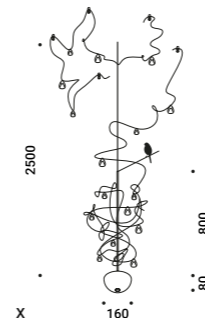

LOUIS XIV 2

Remote driver version
15W
Max 250mA DC
2700K - Up 890lm - Down 210lm /
3000K - Up 936lm - Down 235lm
CRI >90
UGR <19
Driver not included
2 Drivers required
CE IP20

Polished Gold - 2700K
Polished Gold - 3000K

1A4361900.27.20
1A4361900.30.20

Compulsory accessories

Drivers

Driver			Not included
220-240V(110-127V)	250mA/13,5W(13,5W)/IP20/DALI - PUSH LOUIS XIV 2 - 1-10V	1Z0241270.250	

Driver			Not included
220-240V	250mA/12,5W/IP20/TRIAC/IGBT LOUIS XIV 2	1Z0241280	

Driver			Not included
220-240V	250mA/4,2W/IP20/TRIAC/IGBT LOUIS XIV 2	1Z2320010	

Optional accessories

Suspension kits

Recessed suspension kit for 12,5 mm plasterboard			Not included
Matt White	For electrical cables - 1 Piece Plasterboard cut-out Ø 44 mm Minimum space for mounting 70 mm	LOUIS XIV 2 1X0000300.05.00	
Matt Black	For electrical cables - 1 Piece Plasterboard cut-out Ø 44 mm Minimum space for mounting 70 mm	LOUIS XIV 2 1X0000400.05.00