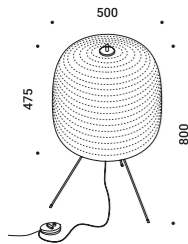

SHOJI

Davide Groppi - Paola Lenti / 2013

Floor / Diffuse / Indoor

Material Metal - PBT - Polycarbonate

Finish .00 Standard

Note Floor luminaire. Hand-stitched shade. Matt black stems. Dimmer on the cable. Black cable.

SHOJI

Max 18W - E27

100-240V - 50/60Hz

Dimmer on board

Bulb not included

CE IP20

Standard - Dimmer on board

| 1A2780009.00.06 |

Optional accessories

Bulbs

LED - E27

220-240V - 13W - 200°
2700K - 1521lm - CRI >80
Energy Efficiency E

1Y0330650

Not included