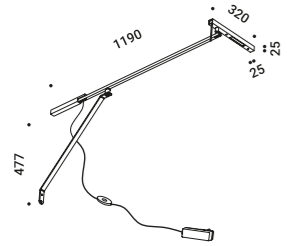

MORSETTO P

Davide Groppi / 2019

Wall / Direct / Indoor

Material Metal
Finish .04 Matt Black

Note Wall luminaire. Adjustable in all directions. Dimmer on the cable. Black cable.

MORSETTO P

13W
24V DC
2700K - 765lm / 3000K - 823lm
CRI >90
UGR <19
Dimmer on board
Driver with plug included

Matt Black - 2700K - Dimmer on board
Matt Black - 3000K - Dimmer on board

1A2570400.27.06
1A2570400.30.06

Optional accessories

Drivers

Driver with plug

Matt Black
Input 110-240V - 50/60Hz
Output 24V DC - 18W - IP20

1Z0431020

Included