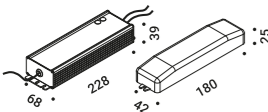

Driver	Not included
Input 100-240V - 50/60Hz Output 48V - 150W - IP20 - DALI	1A2810000.11.00