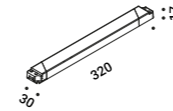

Drivers

Driver		Not included
100-240V	24V/80W/IP20/ON/OFF	1Z1120440