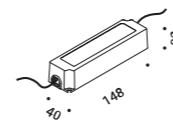

Drivers

Driver

110-240V	24V/25W/IP67/ON/OFF	1Z1120620	Not included