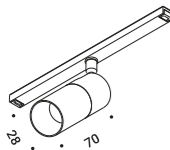

COLIBRÌ 28 - 15°
4W - 0,14A
48V DC
2700K - 147lm / 3000K - 151lm
CRI >90
Beam 15°
Driver integrated
DALI
CE IP20 E

Matt Black - 2700K - DALI
Matt Black - 3000K - DALI

1A4280400.27.01
1A4280400.30.01