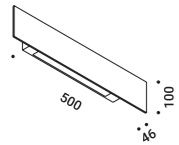

SHADE

Federico Delrosso / 2013

Wall / Indirect / Indoor

Material Metal - Mirror

Finish .00 Standard

Note Wall luminaire. Plane with mirror finish. Dual emission.

SHADE

23W

220-240V - 50/60Hz

2700K - 1293lm / 3000K - 1352lm

CRI >90

Driver integrated

TRIAC/IGBT

CE IP20

Standard - 2700K - TRIAC/IGBT

1A3360000.27.02

Standard - 3000K - TRIAC/IGBT

1A3360000.30.02