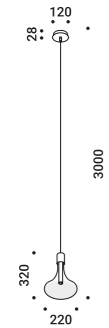

CATHODE ENDLESS

ENDLESS version only
5,5W - 0,14A
48V DC
2700K - 264lm / 3000K - 284lm
CRI >90
Driver not included
See page ENDLESS
CE IP20 TE

Matt White - 2700K
Matt White - 3000K
Brushed Brass - 2700K
Brushed Brass - 3000K

1A2980300.27.40
1A2980300.30.40
1A2980800.27.40
1A2980800.30.40

Compulsory accessories

Drivers

Driver				Not included
220-240V(100-127V)	350mA/17W(15W)/IP20/DALI	CATHODE 2	1Z0241180.350	

Driver				Not included
220-240V(100-127V)	350mA/18W(15W)/IP20/PUSH - 1-10V	CATHODE 2	1Z0240870.350	

Driver				Not included
220-240V	350mA/17W/IP20/TRIAC/IGBT	CATHODE 2	1Z0240850.350	

Optional accessories

Suspension kits

Decentralization kit				Not included
		CATHODE 1	1A0360000.00.00	

Kit ceiling rose and decentralizer				Not included
Matt White	White cable 3 m included	CATHODE 1	1A0770300.00.00	
Matt Black	Black cable 3 m included	CATHODE 1	1A0770400.00.00