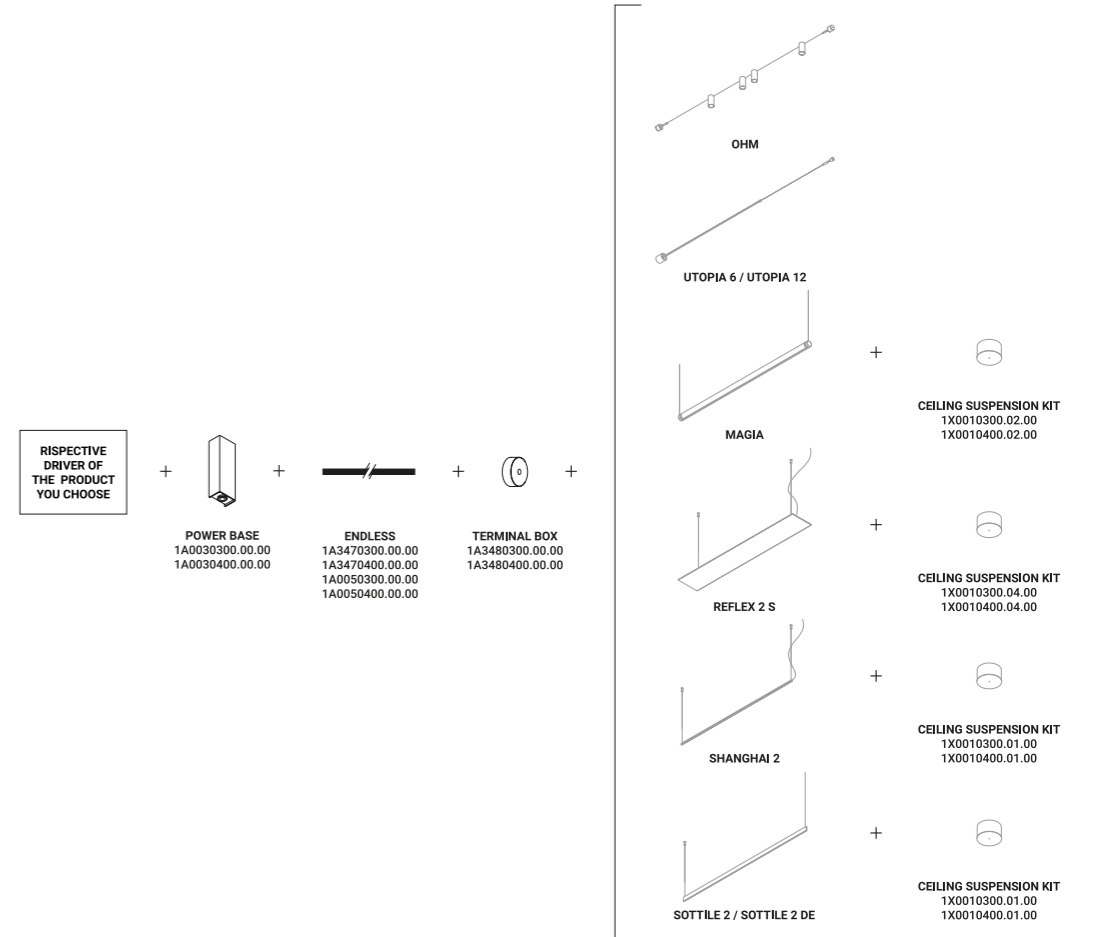

ENDLESS conductive tape
used with voltage/current
other than 48V DC