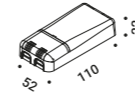

Compulsory accessories

Drivers