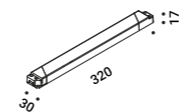

Driver			Not included
100-240V	24V/80W/IP20/ON/OFF	Max 3 modules	1Z1120440