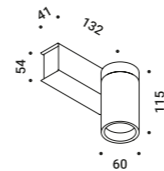

DOT P 51
Max 10W - GU10
100-240V - 50/60Hz
ON/OFF
Bulb not included
CE IP20

Matt White - ON/OFF
Matt Black - ON/OFF

1A2490300.00.00
1A2490400.00.00