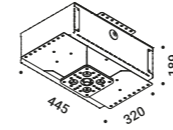

Optional accessories

Installation kits

Trapdoor for plasterboard 12,5 mm Not included			
Standard	Cut-out 205x205 mm	NULLA	1A3780000.00.00

Trapdoor for plasterboard 12,5 mm Not included			
Standard	Cut-out 415x415 mm	NULLA	1A3790000.00.00