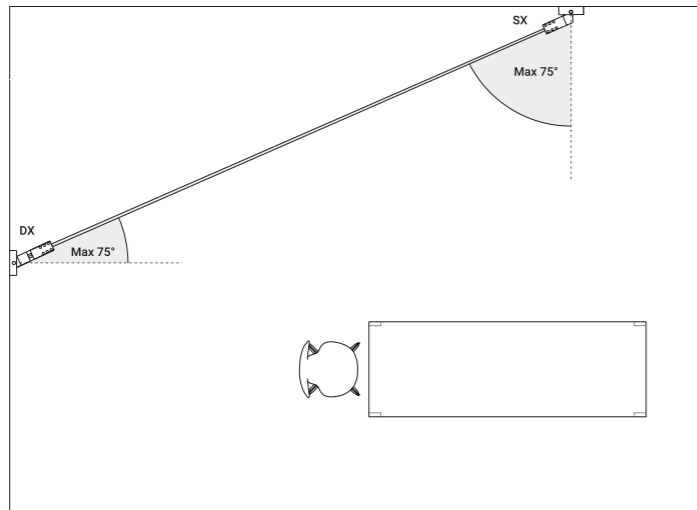

1A0340400.00.00 - 1A0350400.00.00 - Example of installation with kit wall connection sloped 75°