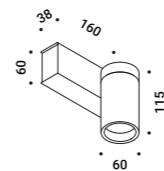

DOT P ENDLESS CASAMBI
ENDLESS version only
15,5W - 0,4A
48V DC
2700K / 3000K
CRI >97
Driver not included
See page ENDLESS
CE IP20 E A

Matt White - 2700K
Matt White - 3000K
Matt Black - 2700K
Matt Black - 3000K

1A2340300.27.41
1A2340300.30.41
1A2340400.27.41
1A2340400.30.41