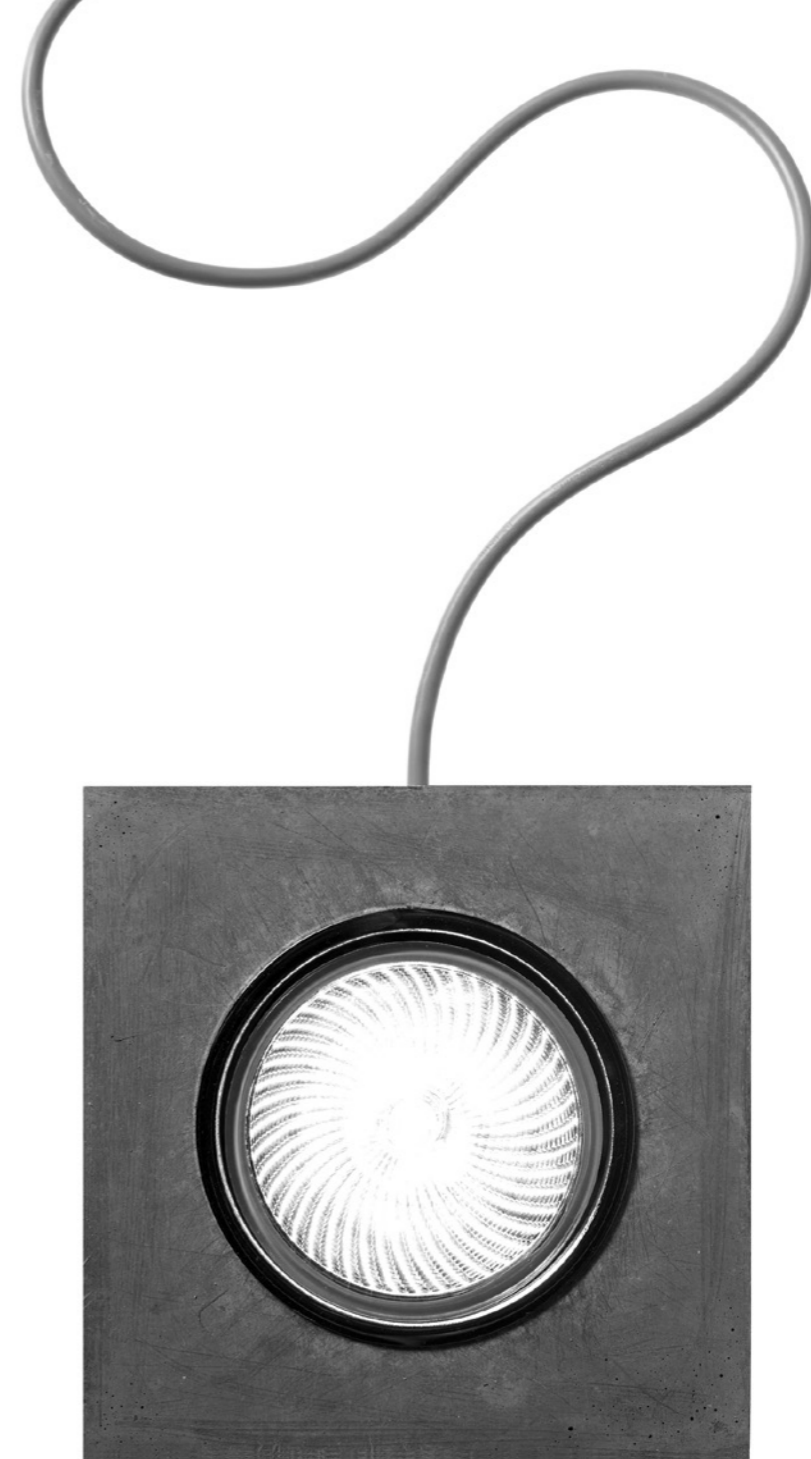

A special project, an authentic ready-made.
Obtained from a flexible fishing rod, it is a delicate and elegant sign,
which brings to mind the subtle branches of a willow tree
or bamboo canes floating on a light breeze.
Sampei is an unexpected gift, it is the magic of looking up, using light as a hook,
and being amazed by so much weightlessness.
The light is the fisherman's line, catching faces, gazes, people.
Available in 4 different heights and also in an outdoor version.