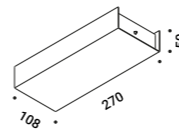

Compulsory accessories

Drivers

Ceiling driver			Not included
Matt White	Input 220-240V - 50/60Hz Output 24V - 21W - IP20 DALI - PUSH - 1-10V - TRIAC	Max 1 module	1A4780300.00.05