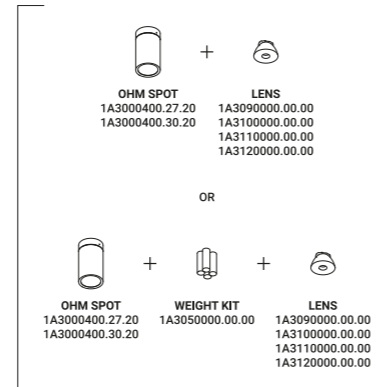

Wall/ceiling driver version

Systems / Direct / Indoor

Material Metal - PA
Finish .04 Matt Black

Note Special unipolar wire stretched from wall to wall. Max 4 Spots. Possibility for the luminaire to be powered by ENDLESS conductive tape and by dedicated voltage/current (Max 48V DC - Max 150W - Max 4A). See page: ENDLESS.

OHM SPOT
3,2W
Max 350mA DC
2700K / 3000K
CRI >95
Driver not included
CE IP20

Matt Black - 2700K
Matt Black - 3000K

1A3000400.27.20
1A3000400.30.20