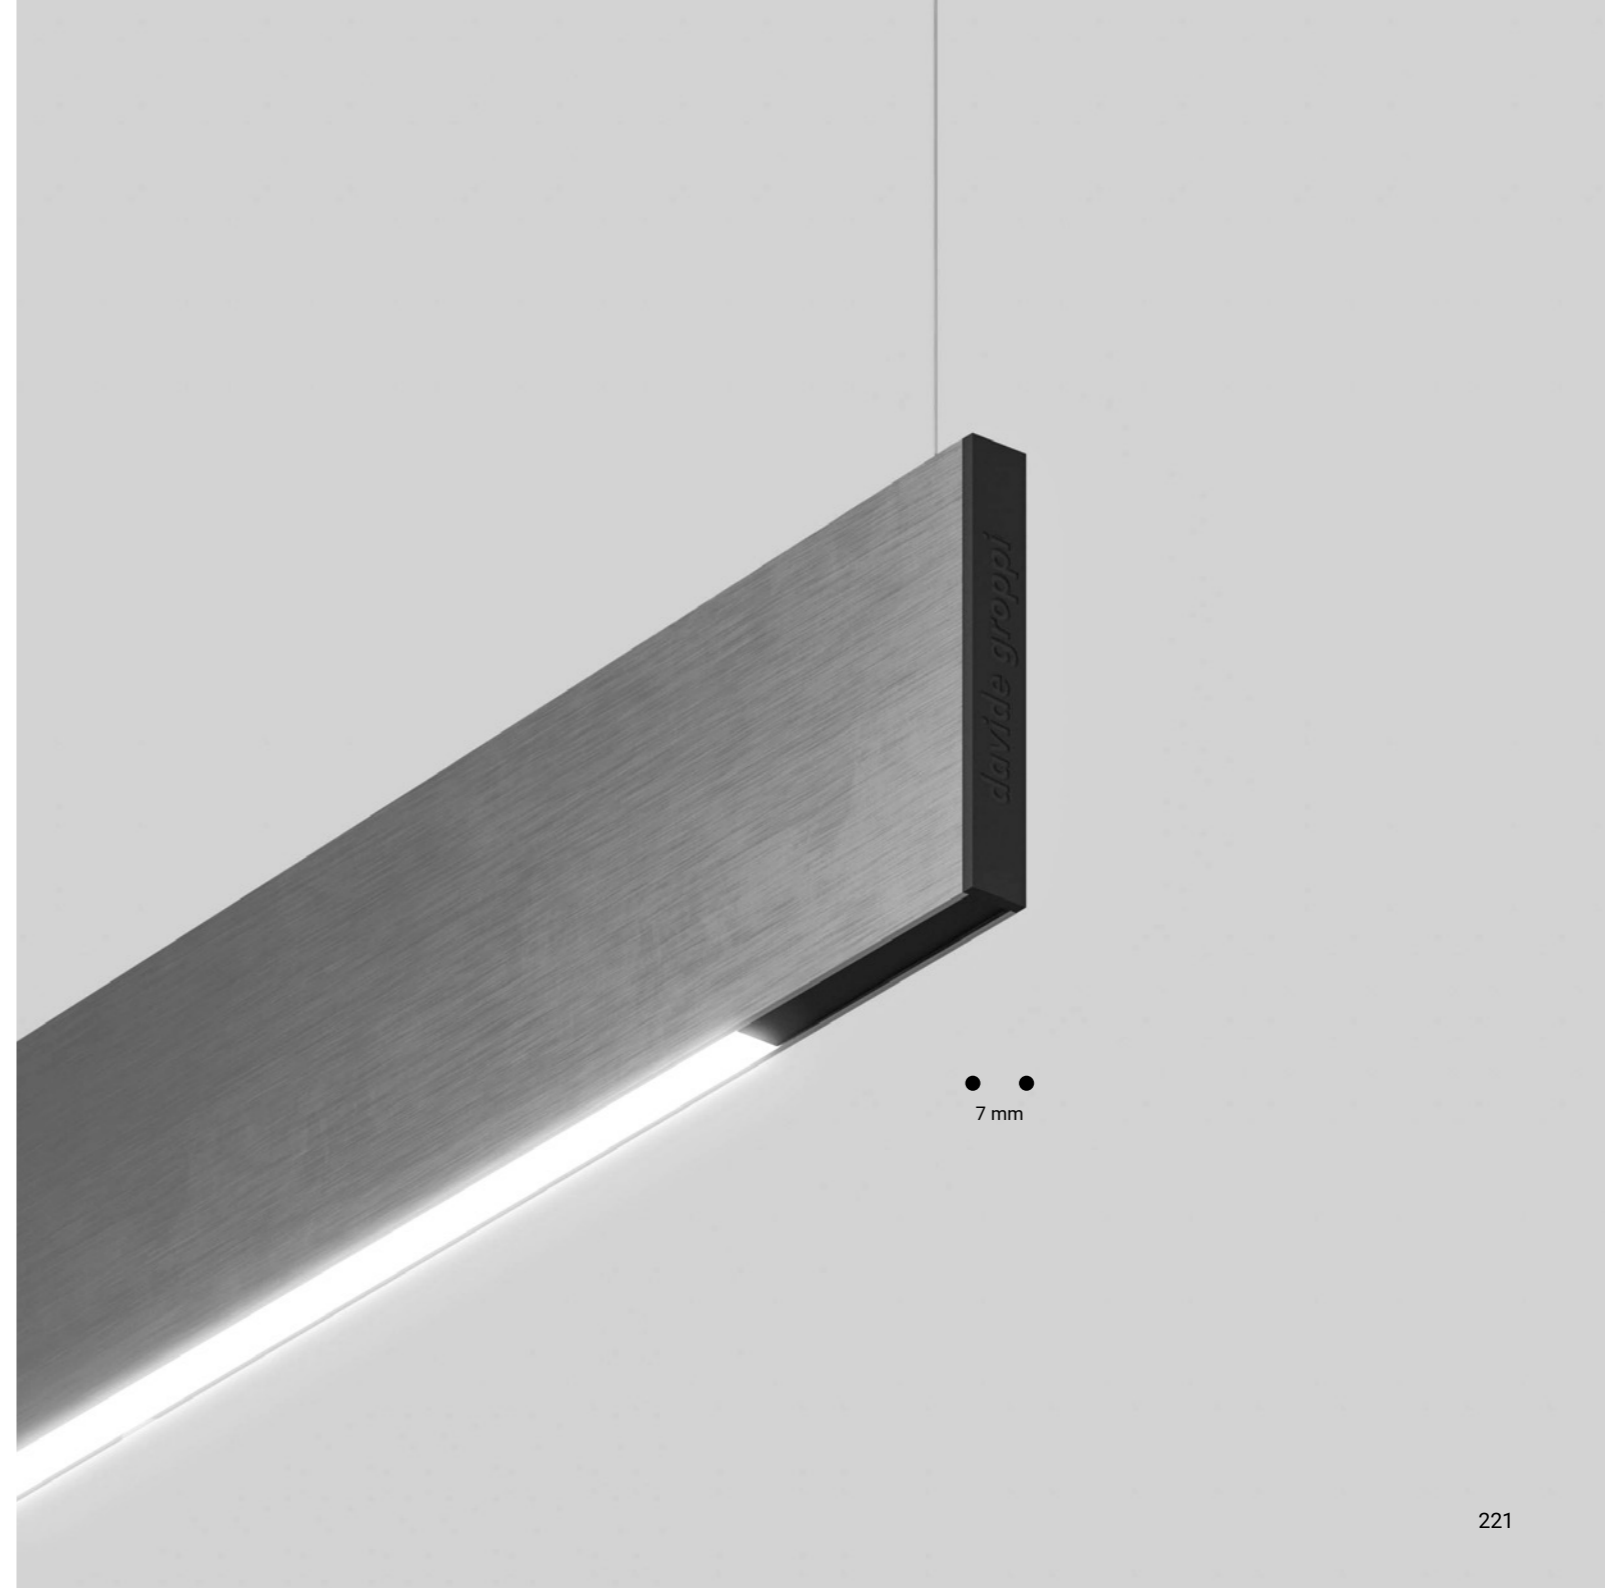

Optional accessories

Suspension kits

Recessed suspension kit for 12,5 mm plasterboard			Not included
Matt White	For suspension cables - 1 Piece Plasterboard cut-out Ø 44 mm Minimum space for mounting 70 mm	1X0000300.01.00	
Matt Black	For suspension cables - 1 Piece Plasterboard cut-out Ø 44 mm Minimum space for mounting 70 mm	1X0000400.01.00	
Matt White	For electrical cables - 1 Piece Plasterboard cut-out Ø 44 mm Minimum space for mounting 70 mm	SOTTILE 2 / SOTTILE 2 DE 1X0000300.04.00	
Matt Black	For electrical cables - 1 Piece Plasterboard cut-out Ø 44 mm Minimum space for mounting 70 mm	SOTTILE 2 / SOTTILE 2 DE 1X0000400.04.00	

Ceiling suspension kit			Not included
Matt White	For suspension cables - 1 Piece	1X0010300.01.00	
Matt Black	For suspension cables - 1 Piece	1X0010400.01.00	
Matt White	For electrical cables - 1 Piece	SOTTILE 2 / SOTTILE 2 DE 1X0010300.04.00	
Matt Black	For electrical cables - 1 Piece	SOTTILE 2 / SOTTILE 2 DE 1X0010400.04.00	

Wall adapter plate			Not included
Matt White	For mounting on brick masonry walls	1X0050300.01.00