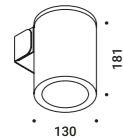

CHILLOUT

/ 2011

Outdoor-Wall / Direct / Outdoor

Material Glass - Metal
Finish .03 Matt White

Note Outdoor wall luminaire. Adjustable along the vertical axis.