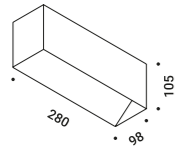

PIÙ

Davide Groppi / 2007

Wall / Indirect / Indoor

Material Metal
Finish .03 Matt White

Note Wall luminaire. Dual emission.

PIÙ

Max 120W - R7s
100-240V - 50/60Hz
ON/OFF
Bulb not included
CE IP20

Matt White - ON/OFF

| 1A3370300.00.00 |

Optional accessories

Bulbs

LED - R7s COB - 118 mm

Not included

220-240V - 8W - 330°
3000K - 1000lm - CRI >80
Energy Efficiency E

1Y0000139