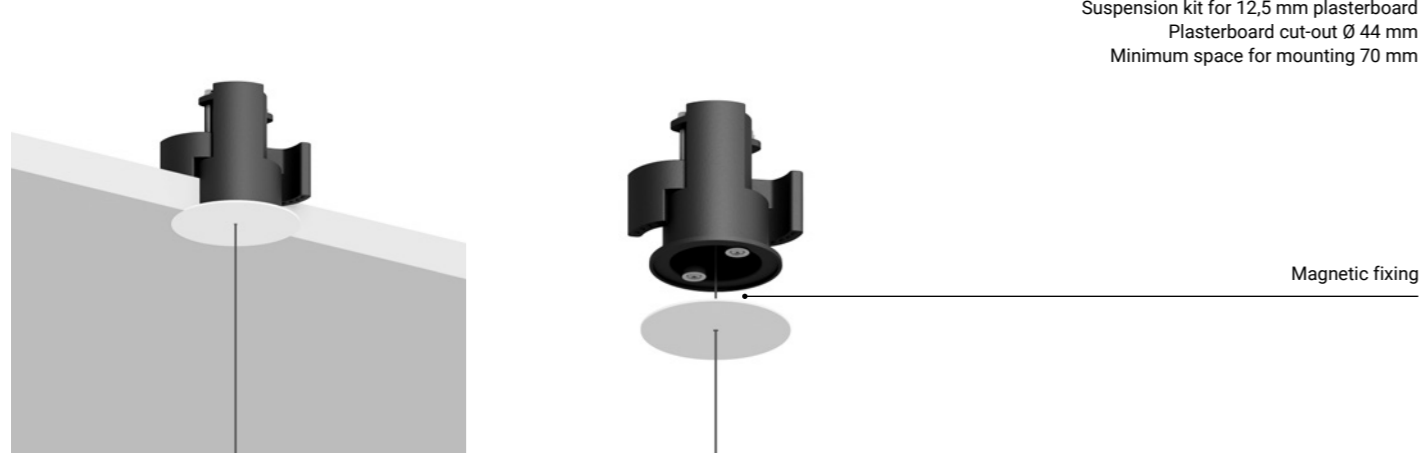

SUSPENSION KITS

Recessed suspension kit

Version	Use	Product reference	Finish	Code	Price			
Recessed suspension kit.01	For suspension cables	REFLEX S 1	Matt White	1X0000300.01.00	140,00 €			
		REFLEX S 2						
		SHANGHAI 1						
		SHANGHAI 2						
		SOTTILE 1						
Recessed suspension kit.02	For electrical cables	SOTTILE 1 DE	Matt Black	1X0000400.01.00	140,00 €			
		SOTTILE 2						
		SOTTILE 2 DE						
		MAGIA				Matt White	1X0000300.02.00	140,00 €
		MAGIA				Matt Black	1X0000400.02.00	140,00 €
Recessed suspension kit.03	For suspension cables	MASAI 1	Matt White	1X0000300.03.00	140,00 €			
		MASAI 2						
		SPY DE				Matt Black	1X0000400.03.00	140,00 €
Recessed suspension kit.04	For electrical cables	ASINTOTO	Matt White	1X0000300.04.00	140,00 €			
		REFLEX S 2						
		SHANGHAI 2				Matt Black	1X0000400.04.00	140,00 €
SOTTILE 2								
Recessed suspension kit.05	For electrical cables	SOTTILE 2 DE	Matt White	1X0000300.05.00	140,00 €			
		LOUIS XIV 2				Matt Black	1X0000400.05.00	140,00 €