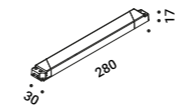

Driver			Not included
100-240V	24V/50W/IP20/ON/OFF	Max 1 module	1Z1120490