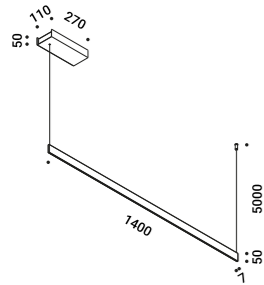

Suspension / Direct / Indoor

Material Metal
Finish **.29** Brushed Bronze **.36** Brushed Black

Note Suspension luminaire. Matt white rose. AISI 304 stainless steel suspension cable. Black cable. Luminaire designed to be powered by our ENDLESS conductive tape and dedicated voltage/current (Max 48V DC - Max 150W - Max 4A). See page: ENDLESS. SOTTILE 1 DE and SOTTILE 2 DE: dual emission version. SOTTILE 2 and SOTTILE 2 DE: version with power cable only and without rose.

SOTTILE 1

Ceiling driver version
22W
220-240V - 50/60Hz
2700K - 1692lm / 3000K - 1855lm
CRI >90
Driver integrated
DALI - PUSH - 1-10V - TRIAC

CE IP20

Brushed Bronze - 2700K - DALI - PUSH - 1-10V - TRIAC	1A4232900.27.05
Brushed Bronze - 3000K - DALI - PUSH - 1-10V - TRIAC	1A4232900.30.05
Brushed Black - 2700K - DALI - PUSH - 1-10V - TRIAC	1A4233600.27.05
Brushed Black - 3000K - DALI - PUSH - 1-10V - TRIAC	1A4233600.30.05