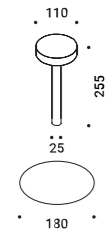

TeTaTeT Flûte

Davide Groppi / 2017

Table / Direct / Wireless

Material Metal - Methacrylate
Finish .03 Matt White

Note Chargeable table luminaire. Magnetic fixing transparent stem.
Magnetic LED module. Battery life: 9 hours.

TeTaTeT Flûte

2W
2700K - 167lm / 3000K - 180lm
CRI >90
ON/OFF
Driver with plug not included
USB cable included

CE IP20

Matt White - 2700K - ON/OFF
Matt White - 3000K - ON/OFF

1A2360300.27.00
1A2360300.30.00

Optional accessories

Drivers

Driver with plug		Not included
Matt Black	Input 110-240V - 50/60Hz Output 5V DC - 2A - 10W - IP20	1Z0000088

LED modules

LED module		Included
Matt White	2W - 2700K - 167lm - CRI >90 Rechargeable lithium battery 5V DC Li-Ion 4800mAh - Battery life 9 hours	1A5360300.27.00
	2W - 3000K - 180lm - CRI >90 Rechargeable lithium battery 5V DC Li-Ion 4800mAh - Battery life 9 hours	1A5360300.30.00

Davide Groppi / 2017