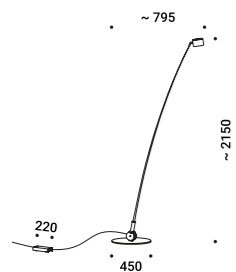

Floor / Direct / Indoor

Material Glass fiber - Metal
Finish **.03** Matt White **.04** Matt Black

Note Floor luminaire. Adjustable in all directions. Dimmer on the cable. White cable for the matt white finish, black cable for the matt black finish.

SAMPEI 230

Max 21W
220-240V - 50/60Hz
2700K - 1808lm / 3000K - 1890lm
CRI >90
Driver integrated
Dimmer on board

CE IP20

Matt White - 2700K - Dimmer on board
Matt White - 3000K - Dimmer on board
Matt Black - 2700K - Dimmer on board
Matt Black - 3000K - Dimmer on board

1A3730309.27.06
1A3730309.30.06
1A3730409.27.06
1A3730409.30.06