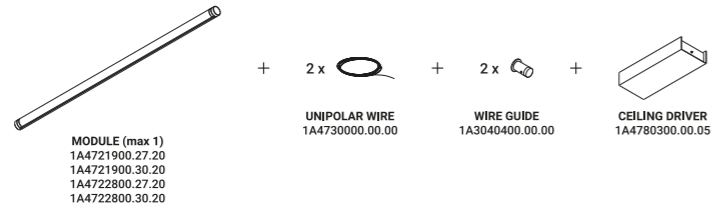

Single installation with ceiling driver