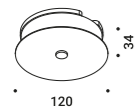

Kit ceiling rose and decentralizer

Not included

Matt White White cable 3 m included

1A0770300.00.00

Matt Black Black cable 3 m included

1A0770400.00.00