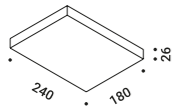

SOL 2

/ 2008

Wall / Indirect / Indoor

Material Metal
Finish .03 Matt White .04 Matt Black

Note Wall luminaire.

SOL 2

24,5W
220-230V - 50/60Hz
2700K - 1681lm / 3000K - 1808lm
CRI >90
TRIAC/IGBT
CE IP20

Matt White - 2700K - TRIAC/IGBT
Matt White - 3000K - TRIAC/IGBT
Matt Black - 2700K - TRIAC/IGBT
Matt Black - 3000K - TRIAC/IGBT

1A3140300.27.02
1A3140300.30.02
1A3140400.27.02
1A3140400.30.02