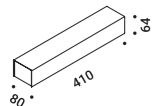

Wall/ceiling/remote driver		Not included
Matt White	Input 100-240V - 50/60Hz Output 48V - 60W - Max 1,25A IP20 - ON/OFF	1A2450300.00.00
Matt Black	Input 100-240V - 50/60Hz Output 48V - 60W - Max 1,25A IP20 - ON/OFF	1A2450400.00.00