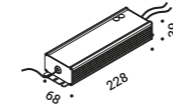

Standard - 2700K
 Standard - 3000K

1A4600000.27.20
 1A4600000.30.20

Compulsory accessories

Drivers

Driver				Not included
100-240V	24V/96W/IP67/1-10V	UTOPIA 6	1Z1120540	

Driver				Not included
100-240V	24V/150W/IP67/1-10V	UTOPIA 12	1Z1120500	