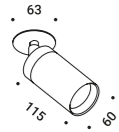

Recessed / Direct / Indoor

Material Metal
Finish .03 Matt White .04 Matt Black

Note Recessed luminaire. Adjustable in all directions. Plasterboard hole: 40x40 mm. Minimum space for recessed installation: 85 mm.

DOT R

13W
Max 350mA DC
2700K / 3000K
CRI >97
Driver not included
CE IP20

Matt White - 2700K
Matt White - 3000K
Matt Black - 2700K
Matt Black - 3000K

1A4770300.27.20
1A4770300.30.20
1A4770400.27.20
1A4770400.30.20