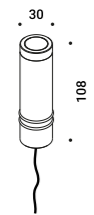

BUIO - 32°

Transparent filter
6,2W
24V DC
2700K - 279lm / 3000K - 288lm
CRI >90
Beam 32°
UGR <19
Driver not included

Matt Black - 2700K
Matt Black - 3000K

1A5090400.27.20
1A5090400.30.20