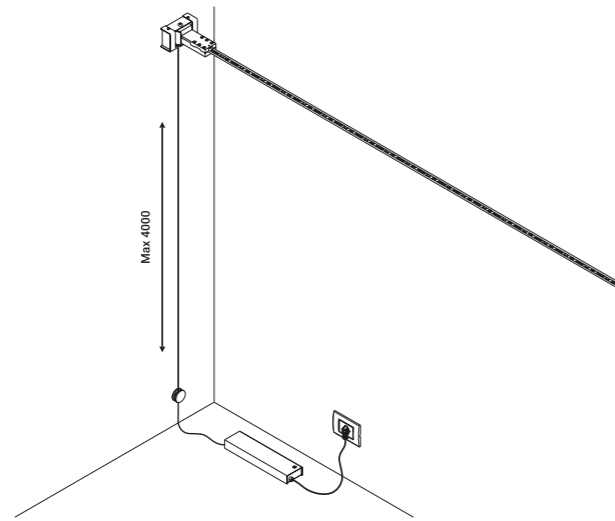

Example of installation with driver with plug