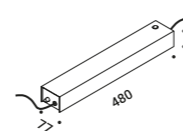

Optional accessories

Drivers for ENDLESS dimmable system and CASAMBI

Driver with plug		Not included
Matt White	Input 100-240V - 50/60Hz Output 48V - 60W - Max 1,25A IP20 - Dimmer on board	1A1340309.00.06
Matt Black	Input 100-240V - 50/60Hz Output 48V - 60W - Max 1,25A IP20 - Dimmer on board	1A1340409.00.06