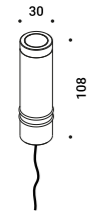

BUIO - 13°

Transparent filter
6,2W
24V DC
2700K - 239lm / 3000K - 246lm
CRI >90
Beam 13°
UGR <19
Driver not included

Matt Black - 2700K
Matt Black - 3000K

1A5080400.27.20
1A5080400.30.20