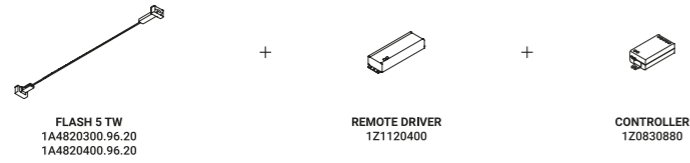

How to order -
FLASH 5 TW