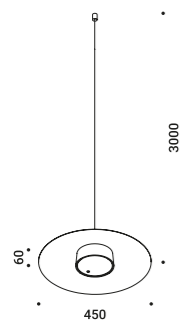

QuiQuoQua

Davide Groppi / 2017

Suspension / Direct / Wireless

Material Metal - Methacrylate

Finish .03 Matt White

Note Chargeable suspension luminaire. Magnetic fixing LED module. Matt white rose. AISI 304 stainless steel suspension cable. Battery life: 8 hours.

QuiQuoQua

5W

3000K - 345lm

CRI >80

ON/OFF

Driver with plug included

CE IP20

Matt White - 3000K - ON/OFF

1A2630300.30.00

Optional accessories

Drivers

Driver with plug

Included

Matt Black

Input 110-240V - 50/60Hz
Output 9V DC - 2A - 20W - IP20

1Z1120170

LED modules

LED module

Included

Matt Black

5W - 3000K - 345lm - CRI >80
Rechargeable lithium battery 9V DC
Li-Ion 5800mAh - Battery life 8 hours

1A0570400.30.00

Suspension kits

Sloped ceiling suspension kit

Not included

Nickel plated - 1 Piece

1A0510000.00.00