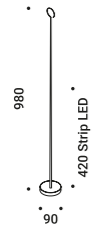

ANIMA

Davide Groppi - Giorgio Rava / 2021

Table-Floor / Indirect / Indoor

Material ABS - Carbon fiber - Metal
Finish .04 Matt Black

Note Table luminaire. Touch ON/OFF and adjustment. Black cable.