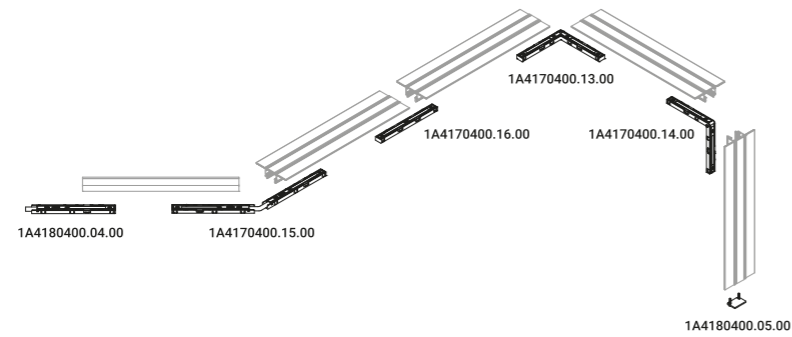

A minimal track system with tiny lights, small hummingbirds that perch where needed.
Luminaire designed also to be powered by ENDLESS system.

Layout example of wall and ceiling version

Layout example of recessed version