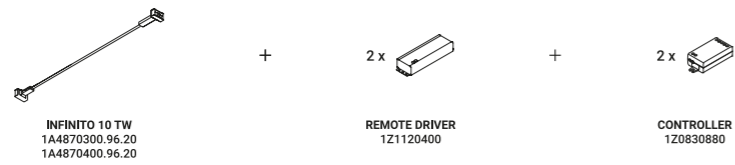

How to order -
INFINITO 10 TW