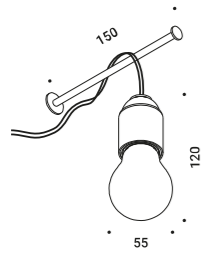

HAZARD

Davide Groppi / 2023

Wall-Outdoor / Direct / Outdoor

Material Metal - Thermoplastic resin
Finish .00 Standard

Note Outdoor wall luminaire. Adjustable in all directions. One red and one black cable (1,5 m).