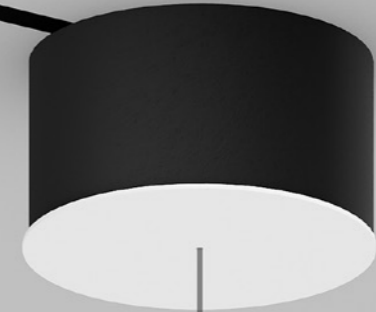

FLASH

Davide Groppi / 2017

It is our Infinito model turned around, with the light flowing downwards.
The 9 mm wide stainless steel strip can run perfectly up to 36 metres in length
(standard versions at 6 / 12 / 18 metres in length).
The ideal solution for direct illumination of spaces with very high ceilings.
Its name pays homage to the famous comic book superhero,
who can run seven times the speed of light.
Luminaire designed also to be powered by ENDLESS system.