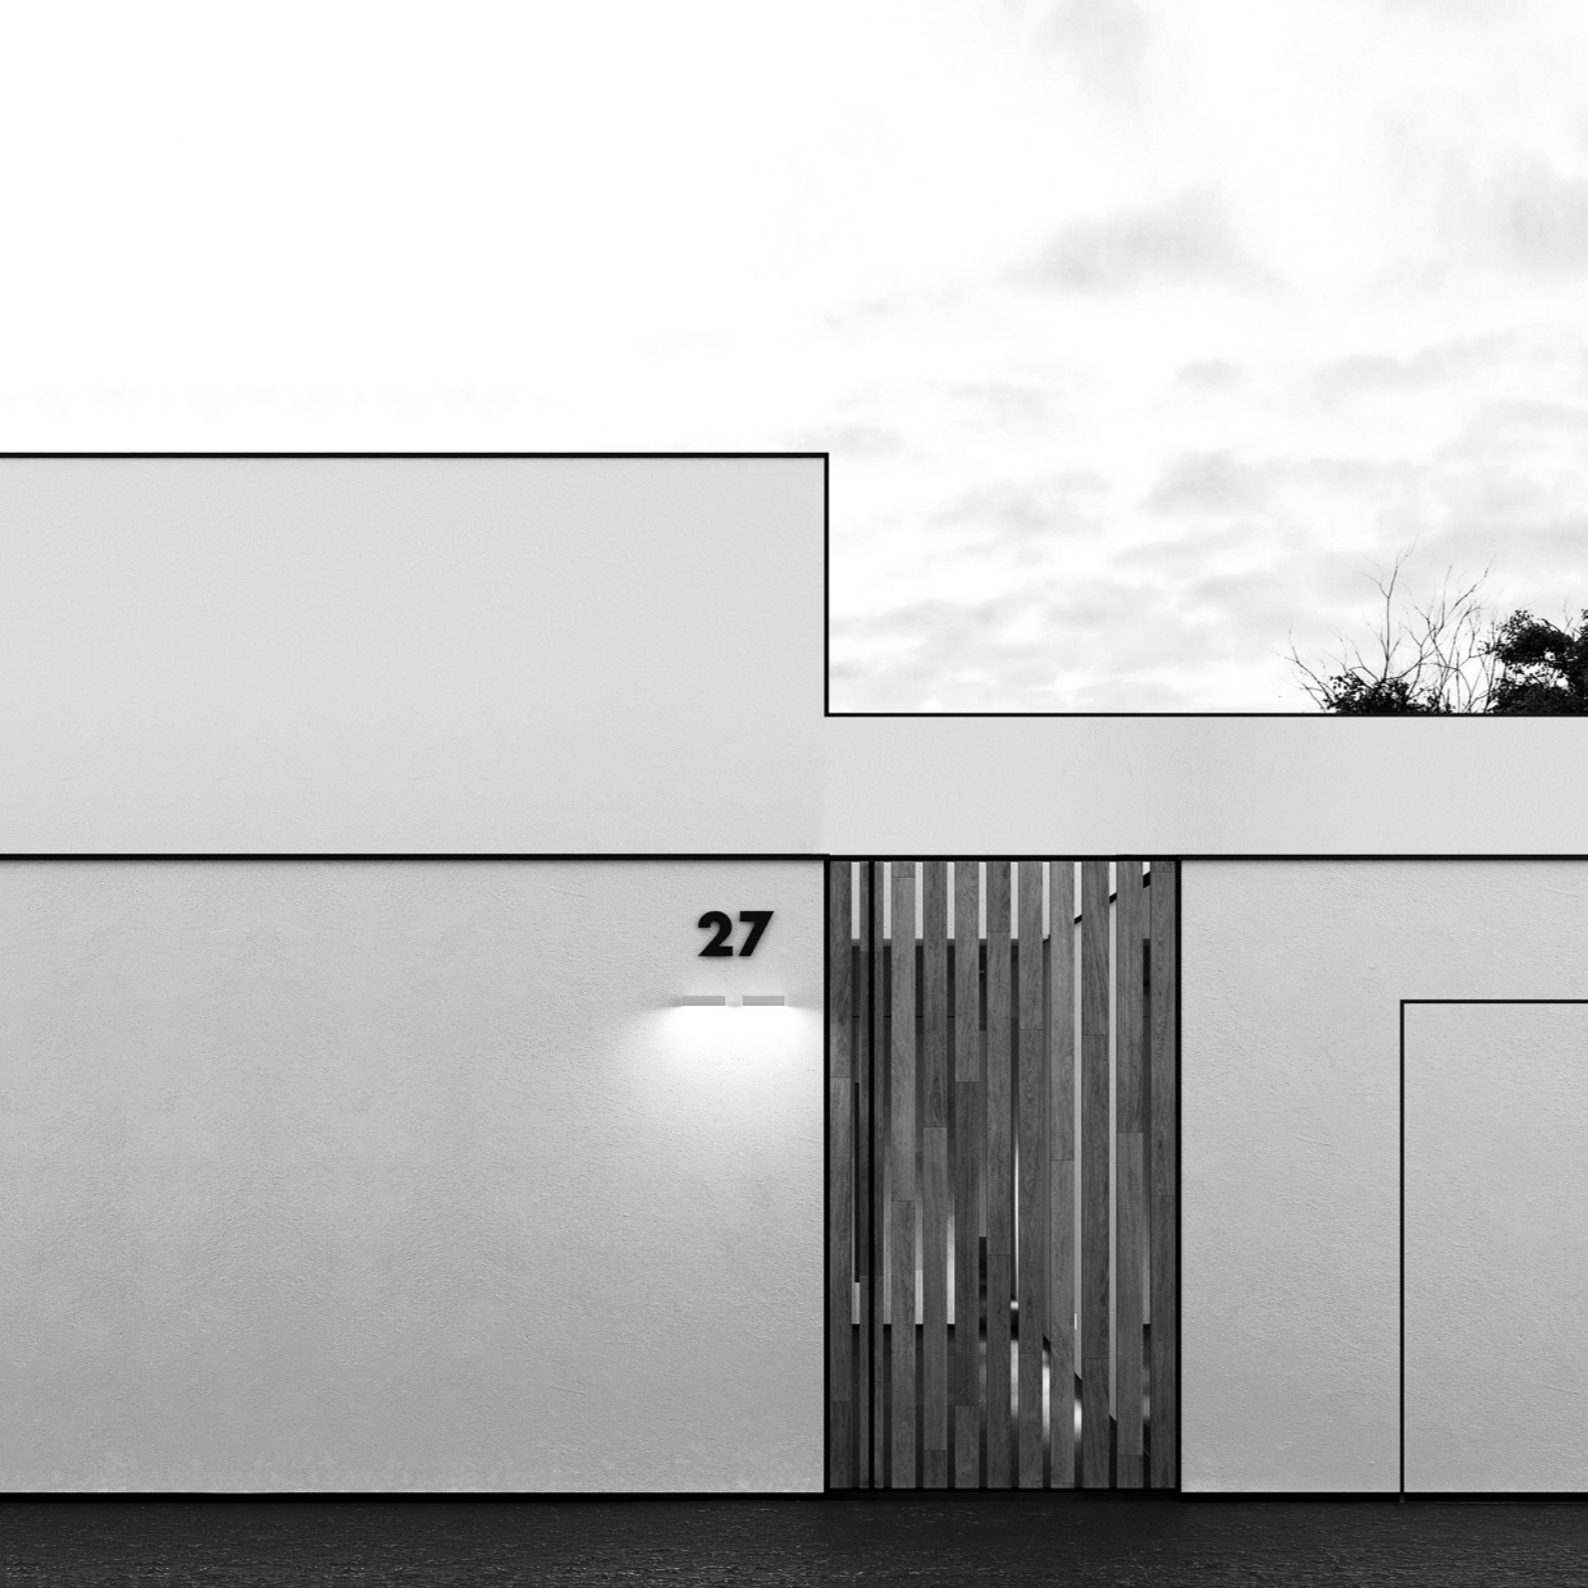

Optional accessories

Installation kits

Driver connector IP68		Included
	1 Piece	1A1660000.00.00

Light, waiting for Romeo.
An outdoor light, for walls or to illuminate the entrance.

JULIET

/ 2014

Wall-Outdoor / Diffuse / Outdoor