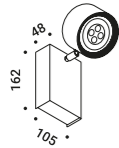

SPOT OUTDOOR

/ 2018

Wall-Outdoor / Direct / Outdoor

Material Metal
Finish .03 Matt White .04 Matt Black

Note Outdoor wall and ceiling luminaire. Adjustable in all directions.

SPOT OUTDOOR

8,4W
Max 700mA DC
2700K - 639lm / 3000K - 639lm
CRI >90
Driver not included

CE IP65

Matt White - 2700K
Matt White - 3000K
Matt Black - 2700K
Matt Black - 3000K

1A3650300.27.20
1A3650300.30.20
1A3650400.27.20
1A3650400.30.20