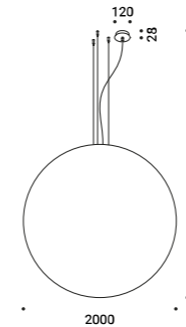

MOON 200
Max 4x25W - E27
100-240V - 50/60Hz
ON/OFF
Bulb not included
Transport excluded
C E IP20

Standard - ON/OFF

| 1A2860000.00.00 |