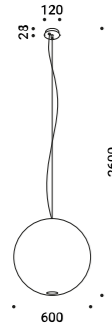

MOON 60 DE
Dual emission
Max 15W - E27 + Max 10W - GU10
100-240V - 50/60Hz
ON/OFF
Bulb not included
C E IP20

Standard - ON/OFF

| 1A2830000.00.00 |