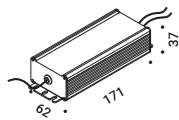

Compulsory accessories

Drivers