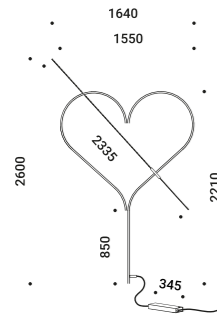

RAIL

Davide Groppi / 2019

Wall / Direct / Indoor

Material ABS - Metal
Finish .00 Standard

Note Wall luminaire. Matt black modular tracks. Dimmer on the cable. Black cable.

RAIL
22W
24V DC
3000K - 2000lm
CRI >90
Driver included
Dimmer on board
CE IP20

Standard - 3000K - Dimmer on board

1A3400009.30.06