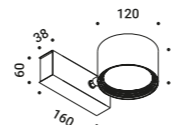

SPOT ENDLESS CASAMBI

ENDLESS version only
Max 15,5W - 0,4A
48V DC
CRI >90
Driver not included
See page ENDLESS
LED module not included
CE IP20 E A

Matt White
Matt Black

1A1080300.00.41
1A1080400.00.41