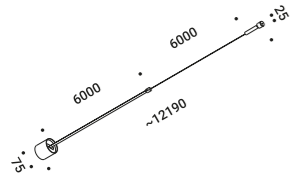

Systems / Indirect / Indoor

Material Metal - PVC
Finish .00 Standard

Note Special stainless steel and rubber profile stretched from wall to wall. Available in 6 / 12 m with a single power unit and uniform lighting. Possibility for the luminaire to be powered by ENDLESS conductive tape and by dedicated voltage/current (Max 48V DC - Max 150W - Max 4A). See page: ENDLESS.

UTOPIA 6

79W
24V DC
2700K - 6079lm / 3000K - 6322lm
CRI >90
Driver not included

Standard - 2700K
Standard - 3000K

1A4250000.27.20
1A4250000.30.20