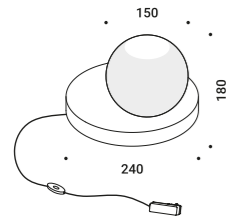

Table / Diffuse / Indoor

Material Glass - Oak wood
Finish .00 Standard

Note Table luminaire. Sanded glass ball. Oak wood base. Dimmer on the cable.
Black cable.