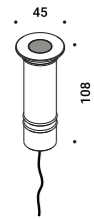

BUIO - TRIM

Maurici Ginés / 2023

Recessed / Direct / Outdoor

Material

Finish .04 Matt Black

Note Outdoor luminaire. Available with transparent or black glass. Black cable (1 m).

BUIO TRIM - 13°

Black filter
6,2W
24V DC
2700K - 120lm / 3000K - 123lm
CRI >90
Beam 13°
UGR <19
Driver not included
CE IP67

Matt Black - 2700K
Matt Black - 3000K

1A5120400.27.20
1A5120400.30.20