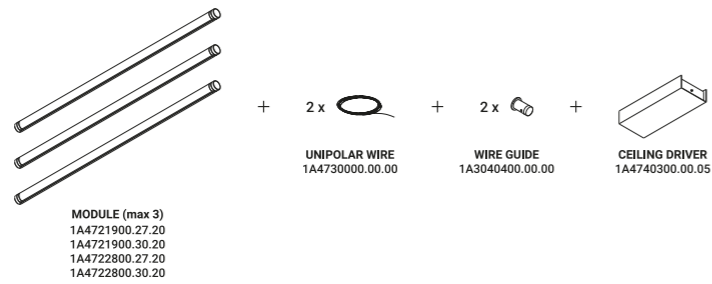

Multiple installation with ceiling driver