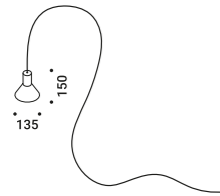

NEURO OUTDOOR

Davide Groppi - Beppe Merlano / 2022

Suspension-Outdoor / Direct / Outdoor

Material AISI 316L Stainless Steel - Metal
Finish **.04** Matt Black **.32** Copper Oxide

Note Outdoor suspension luminaire. Black cable (10 m).