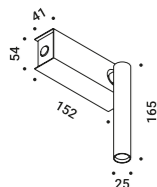

Lamp with a simple and essential shape.
For interiors and adjustable.
Luminaire available also in ENDLESS version.

Wall-Ceiling / Direct / Indoor

Material Metal
Finish .03 Matt White .04 Matt Black

Note Wall luminaire. Adjustable in all directions. MIRA ENDLESS and MIRA ENDLESS CASAMBI: luminaires dedicated to ENDLESS system (Max 48V DC - Max 150W - Max 4A). They can be used, on the same circuit, with the ENDLESS models. See page: ENDLESS.