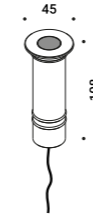

BUIO - TRIM

BUIO TRIM - 32°

Black filter
6,2W
24V DC
2700K - 140lm / 3000K - 144lm
CRI >90
Beam 32°
UGR <19
Driver not included
CE IP67

Matt Black - 2700K
Matt Black - 3000K

1A5130400.27.20
1A5130400.30.20