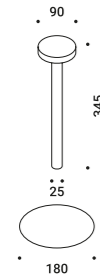

Table / Direct / Wireless

Material	ABS - Metal - Methacrylate		
Finish	.03 Matt White	.04 Matt Black	.18 Matt Gold

Note Chargeable table luminaire. Magnetic fixing stem. Touch ON/OFF.
Battery life: 12 hours.