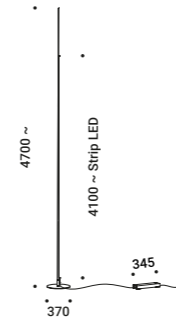

ORIGINE 490

35W
24V DC
2700K - 3760lm / 3000K - 4051lm
CRI >80
Driver included
Dimmer on board
CE IP20

Matt Black - 2700K - Dimmer on board
Matt Black - 3000K - Dimmer on board

1A2320409.27.06
1A2320409.30.06