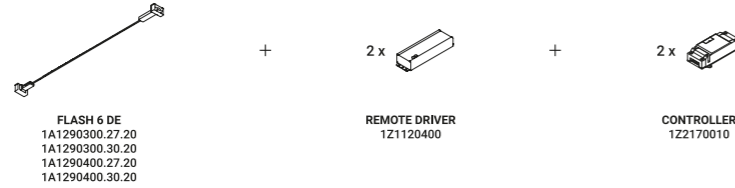

How to order -
FLASH 6 DE