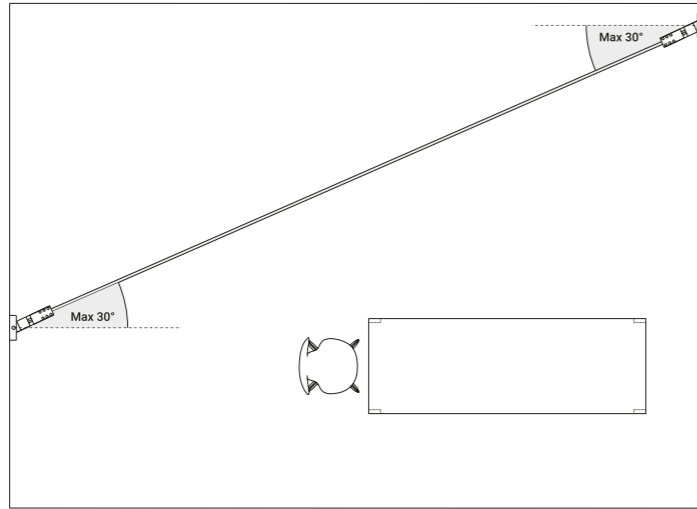

Example of installation with max rotation 30°