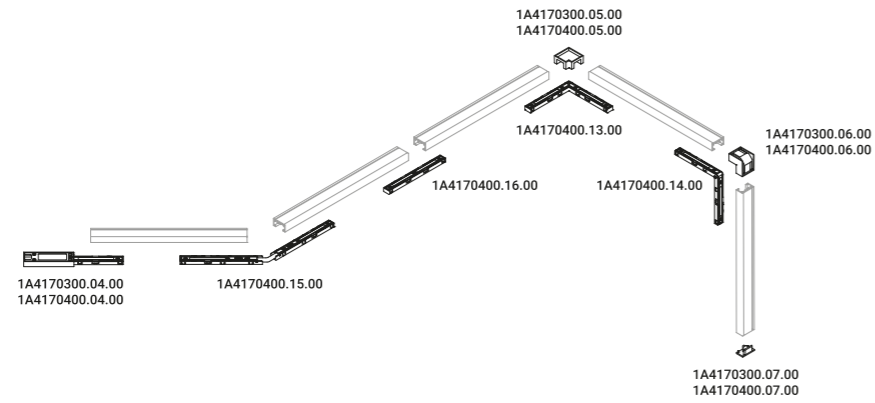

A minimal track system with tiny lights, small hummingbirds that perch where needed.
Luminaire designed also to be powered by ENDLESS system.

Layout example of wall and ceiling version

Layout example of recessed version