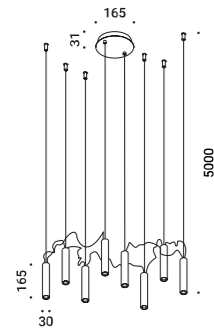

SIMBIOSI

15W
110-240V - 50/60Hz
2700K - 931lm / 3000K - 960lm
CRI >90
Driver integrated
PUSH
CE IP20

Matt White - 2700K - PUSH
Matt White - 3000K - PUSH
Total Black - 2700K - PUSH
Total Black - 3000K - PUSH

1A2870300.27.04
1A2870300.30.04
1A2872600.27.04
1A2872600.30.04

Optional accessories

Suspension kits

Sloped ceiling suspension hook

Not included

Chrome plated - 1 Piece

1A0530000.00.00