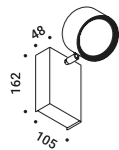

SPOT

Max 21W
220-240V - 50/60Hz
CRI >90
Driver integrated
PUSH
LED module not included
CE IP20

Matt White - PUSH
Matt Black - PUSH

1A1080300.00.04
1A1080400.00.04