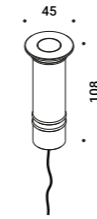

BUJO TRIM ELLIPTICAL

Transparent filter
6,2W
24V DC
2700K - 263lm / 3000K - 271lm
CRI >90
UGR <19
Driver not included

Matt Black - 2700K
Matt Black - 3000K

1A5190400.27.20
1A5190400.30.20