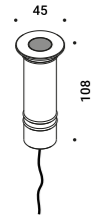

BUIO TRIM - 25°

Black filter
6,2W
24V DC
2700K - 300lm / 3000K - 155lm
CRI >90
Beam 25°
UGR <19
Driver not included
CE IP67

Matt Black - 2700K
Matt Black - 3000K

1A5140400.27.20
1A5140400.30.20

Maurici Ginés / 2023