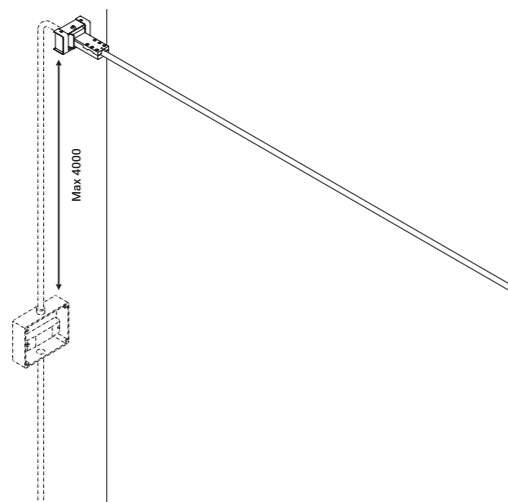

Example of installation with remote driver