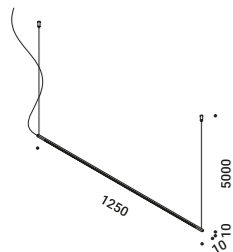

SHANGHAI 2

Remote driver version
13W
24V DC
2700K - 592lm / 3000K - 619lm
CRI >90
Driver not included
CE IP20 TE

Matt White - 2700K
Matt White - 3000K
Brushed Brass - 2700K
Brushed Brass - 3000K

1A3260300.27.20
1A3260300.30.20
1A3260800.27.20
1A3260800.30.20

Compulsory accessories

Drivers

Driver				Not included
220-240V(100-127V)	24V/16W(15W)/IP20/DALI	SHANGHAI 2	1Z0241180.24	

Driver				Not included
220-240V(100-127V)	24V/20W(15W)/IP20/PUSH	SHANGHAI 2	1Z0240870.24	

Driver				Not included
220-240V	24V/20W/IP20/TRIAC/IGBT	SHANGHAI 2	1Z0240850.24	

Optional accessories

Suspension kits

Sloped ceiling suspension hook				Not included
	Chrome plated - 1 Piece		1A0530000.00.00	

Recessed suspension kit for 12,5 mm plasterboard				Not included
Matt White	For suspension cables - 1 Piece Plasterboard cut-out Ø 44 mm Minimum space for mounting 70 mm		1X0000300.01.00	
Matt Black	For suspension cables - 1 Piece Plasterboard cut-out Ø 44 mm Minimum space for mounting 70 mm		1X0000400.01.00	
Matt White	For electrical cables - 1 Piece Plasterboard cut-out Ø 44 mm Minimum space for mounting 70 mm	SHANGHAI 2	1X0000300.04.00	
Matt Black	For electrical cables - 1 Piece Plasterboard cut-out Ø 44 mm Minimum space for mounting 70 mm	SHANGHAI 2	1X0000400.04.00	

Ceiling suspension kit				Not included
Matt White	For suspension cables - 1 Piece		1X0010300.01.00	
Matt Black	For suspension cables - 1 Piece		1X0010400.01.00	
Matt White	For electrical cables - 1 Piece	SHANGHAI 2	1X0010300.04.00	
Matt Black	For electrical cables - 1 Piece	SHANGHAI 2	1X0010400.04.00	

Wall adapter plate				Not included
Matt White	For mounting on brick masonry walls		1X0050300.01.00