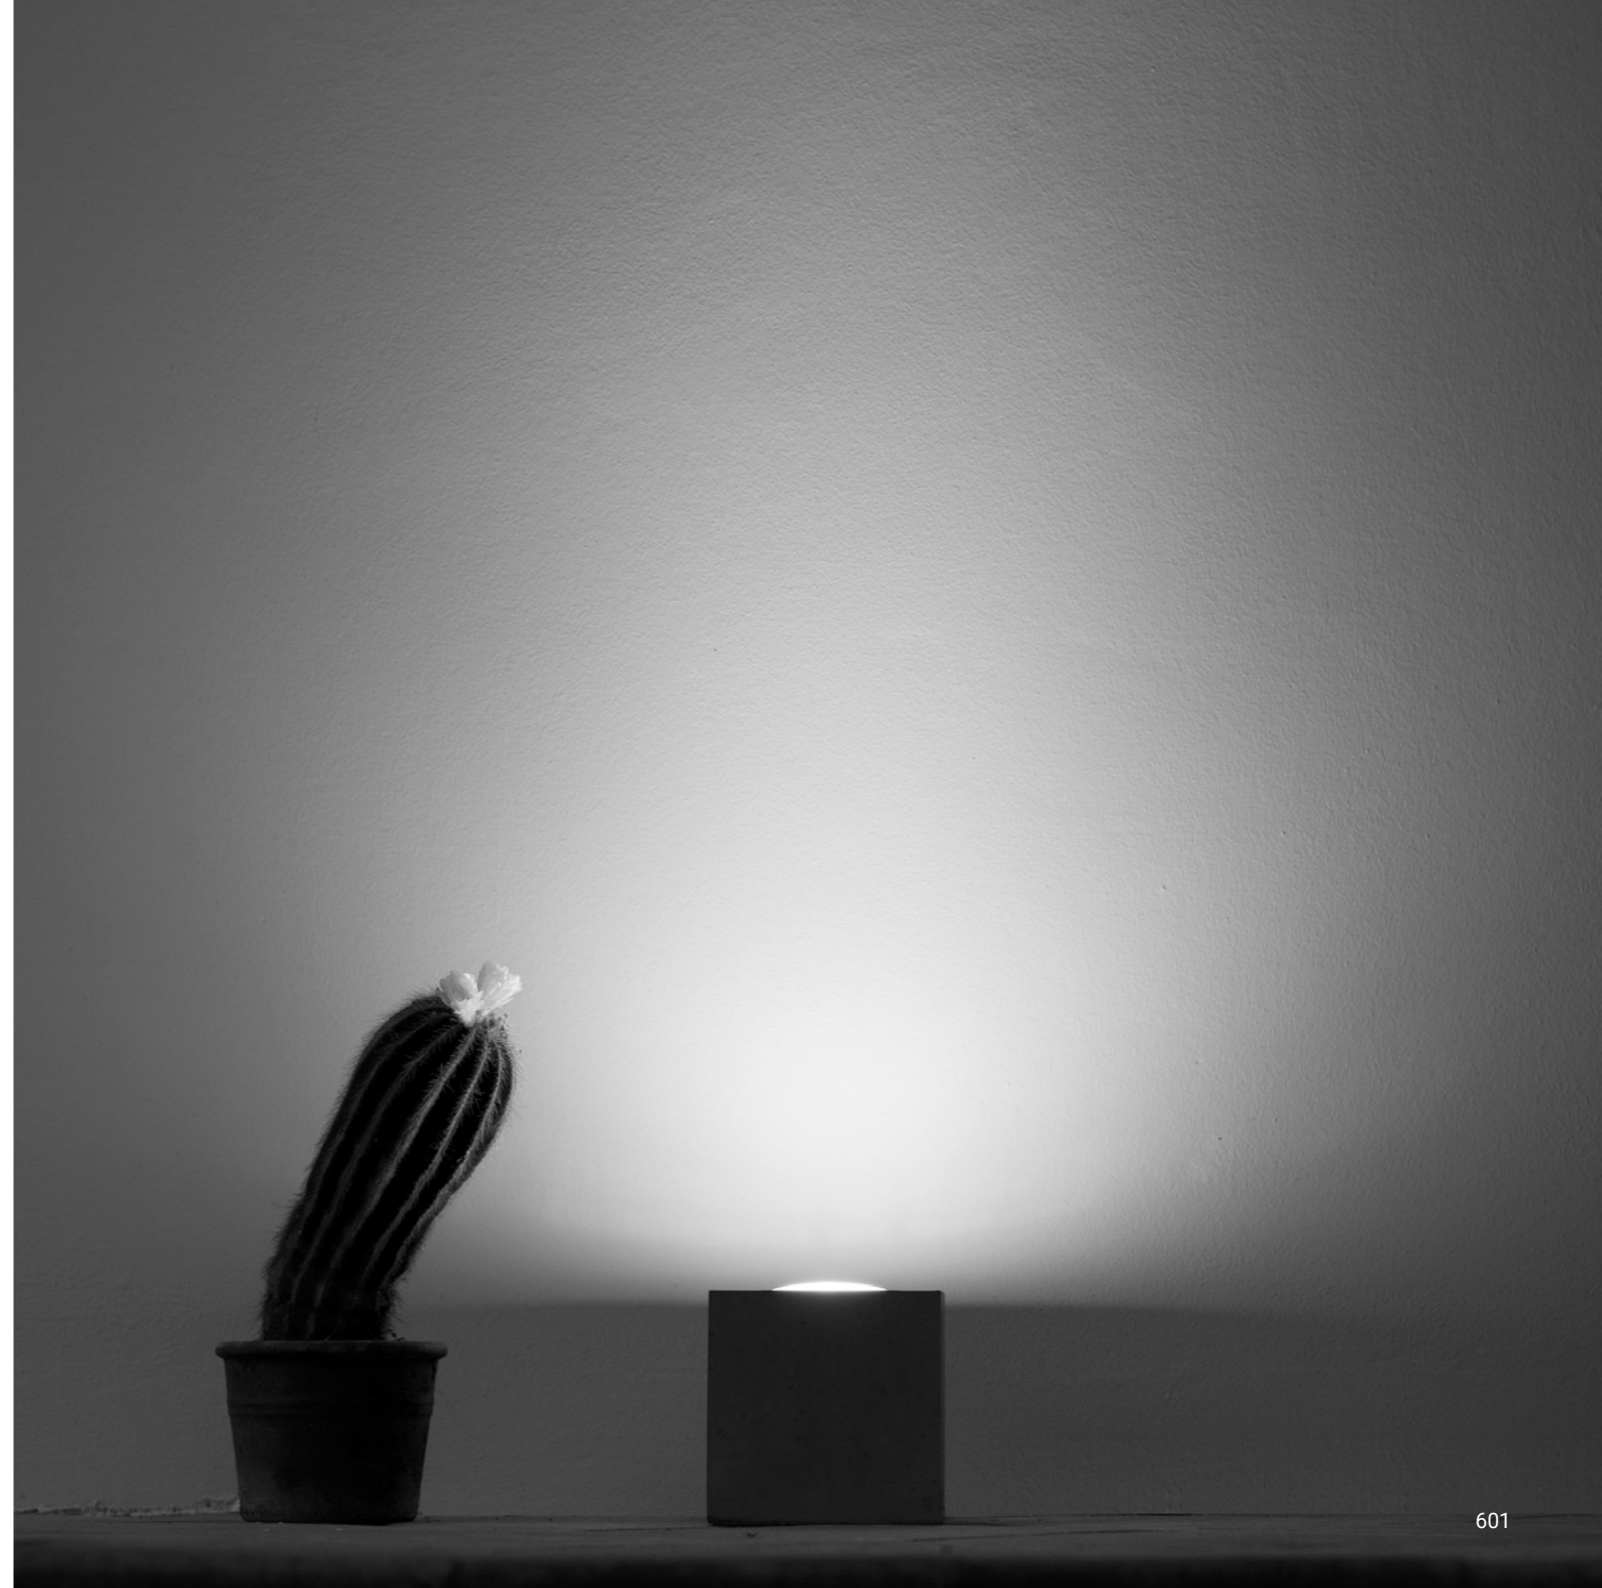

SAMPEI 440 OUTDOOR

Enzo Calabrese - Davide Groppi / 2011

A special project, an authentic ready-made.
Obtained from a fishing flexible rod, it is a delicate and elegant sign,
which brings to mind the subtle branches of a willow tree
or bamboo canes floating on a light breeze.
Sampei is an unexpected gift, it is the magic of looking up,
using light as a hook, and being amazed by so much weightlessness.
Indoor version also available.