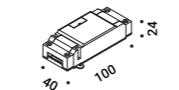

Suspension / Direct-Indirect / Indoor

Material	Metal - PMMA
Finish	.19 Polished Gold .28 Polished Black Chrome

Note Modular suspension luminaire. Adjustable along the horizontal axis. Transparent bar with refractive effect. LED module profile with matt black finish. Details with polished gold or black chrome finish. Matt white rose. Possibility for the luminaire to be powered by ENDLESS conductive tape and by dedicated voltage/current (Max 48V DC - Max 150W - Max 4A). See page: ENDLESS.

MAGIA - MODULE

19W
24V DC
2700K - 1272lm / 3000K - 1312lm
CRI >90
Driver not included

Polished Gold - 2700K
Polished Gold - 3000K
Polished Black Chrome - 2700K
Polished Black Chrome - 3000K

1A4721900.27.20
1A4721900.30.20
1A4722800.27.20
1A4722800.30.20

Compulsory accessories

Installation kits

Wire guide			Not included
Matt Black	1 Piece		1A3040400.00.00

Unipolar wire - 6 m			Not included
	1 Piece - Max 60V DC	Max 3 modules	1A4730000.00.00

Suspension kits

Recessed suspension kit for 12,5 mm plasterboard			Not included
Matt White	For electrical cables - 1 Piece Plasterboard cut-out Ø 44 mm Minimum space for mounting 70 mm		1X0000300.02.00
Matt Black	For electrical cables - 1 Piece Plasterboard cut-out Ø 44 mm Minimum space for mounting 70 mm		1X0000400.02.00

Ceiling suspension kit			Not included
Matt White	For electrical cables - 1 Piece		1X0010300.02.00
Matt Black	For electrical cables - 1 Piece		1X0010400.02.00

Compulsory accessories

Drivers

Ceiling driver			Not included
Matt White	Input 220-240V - 50/60Hz Output 24V - 21W - IP20 DALI - PUSH - 1-10V - TRIAC	Max 1 module	1A4780300.00.05

Ceiling driver			Not included
Matt White	Input 120-240V - 50/60Hz Output 24V - 60W - IP20 DALI - PUSH - 1-10V - TRIAC	Max 3 modules	1A4740300.00.05