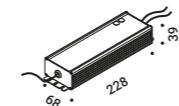

Driver			Not included
100-240V	24V/150W/IP67/1-10V	Max 6 modules	1Z1120500