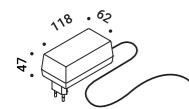

Optional accessories

Drivers