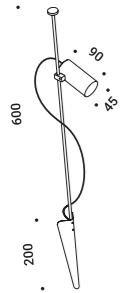

Floor-Outdoor / Direct / Outdoor

Material AISI 316L Stainless Steel - Metal
Finish .04 Matt Black

Note Outdoor lamp with spike. Adjustable in all directions. AISI 316L stainless steel stem. Black cable (5 m).

GRILLO

4,2W
24V DC
2700K - 262lm / 3000K - 282lm
CRI >90
Driver not included
CE IP67

Matt Black - 2700K
Matt Black - 3000K

1A3570400.27.20
1A3570400.30.20