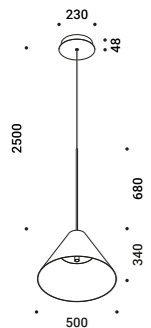

SOTTOSOPRA 1

Ceiling driver version
24W
100-240V - 50/60Hz
2700K - Down 228lm - Up 1827lm /
3000K - Down 245lm - Up 1876lm
CRI >90
UGR <19
Driver integrated
DALI - PUSH - 1-10V
CE IP20

Matt White - 2700K - DALI - PUSH - 1-10V
Matt White - 3000K - DALI - PUSH - 1-10V

1A4540300.27.07
1A4540300.30.07