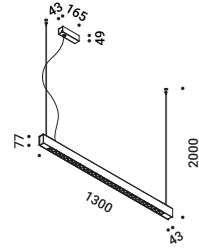

SPY DE
Dual emission
77W
110-240V - 50/60Hz
3000K - Down 4292lm - Up 4360lm
CRI >80
UGR <19
Driver integrated
DALI
CE IP20

Matt White - 3000K - DALI

| 1A2940300.30.01 |

Optional accessories

Suspension kits

Sloped ceiling suspension kit		Not included
Nickel plated - 1 Piece	1A0510000.00.00	

Recessed suspension kit for 12,5 mm plasterboard		Not included
Matt White	For suspension cables - 1 Piece Plasterboard cut-out Ø 44 mm Minimum space for mounting 70 mm	1X0000300.03.00
Matt Black	For suspension cables - 1 Piece Plasterboard cut-out Ø 44 mm Minimum space for mounting 70 mm	1X0000400.03.00

Ceiling suspension kit		Not included
Matt White	For suspension cables - 1 Piece	1X0010300.03.00
Matt Black	For suspension cables - 1 Piece	1X0010400.03.00

Wall adapter plate		Not included
Matt White	For mounting on brick masonry walls	1X0050300.01.00