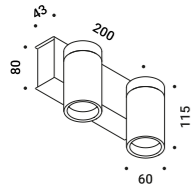

DOT P DE

Dual emission
29W
220-240V - 50/60Hz
2700K / 3000K
CRI >97
Driver integrated
DALI
CE IP20

Matt White - 2700K - DALI
Matt White - 3000K - DALI
Matt Black - 2700K - DALI
Matt Black - 3000K - DALI

1A4900300.27.01
1A4900300.30.01
1A4900400.27.01
1A4900400.30.01