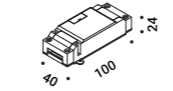

Standard - 2700K
 Standard - 3000K

1A4600000.27.20
 1A4600000.30.20

Compulsory accessories

Drivers

Driver				Not included
100-240V	24V/96W/IP67/1-10V	UTOPIA 6	1Z1120540	

Driver				Not included
100-240V	24V/150W/IP67/1-10V	UTOPIA 12	1Z1120500	