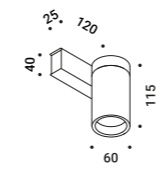

DOT P ENDLESS
ENDLESS version only
13W - 0,34A
48V DC
2700K / 3000K
CRI >97
Driver not included
See page ENDLESS
CE IP20 E

Matt White - 2700K
Matt White - 3000K
Matt Black - 2700K
Matt Black - 3000K

1A2340300.27.40
1A2340300.30.40
1A2340400.27.40
1A2340400.30.40