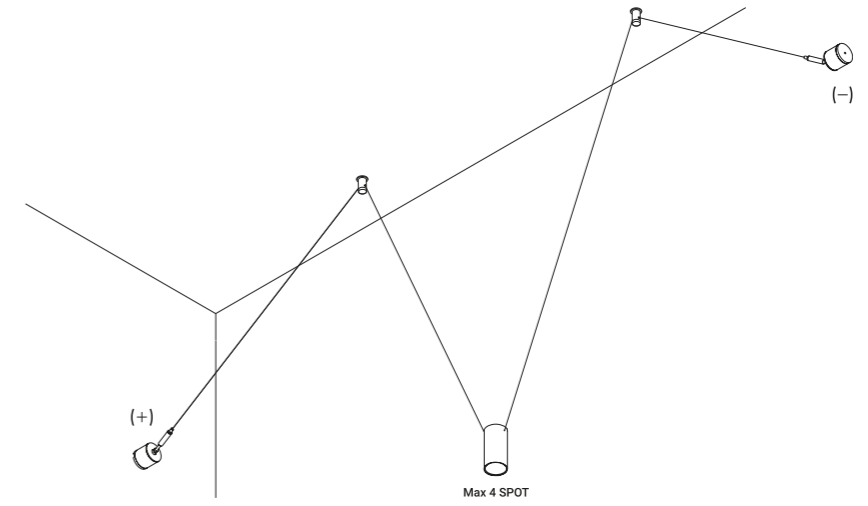

Power base for Endless			Not included
Matt White		1A3940300.00.00	
Matt Black		1A3940400.00.00	

Remote driver version

Wall/ceiling driver version

Suspension version

Utopia is a project on the limit state of light,
the research for the minimum dimension necessary for pure and essential lighting.
It represents full flexibility, in both its design and its light control.
The light strip reaches into space, bending,
breaking and drawing abstract, mysterious patterns.
Luminaire designed also to be powered by ENDLESS conductive tape.