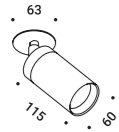

DOT R 51

Max 10W - GU10
100-240V - 50/60Hz
ON/OFF
Bulb not included
CE IP20

Matt Black - ON/OFF
Matt White - ON/OFF

1A3700400.00.00
1A3700300.00.00