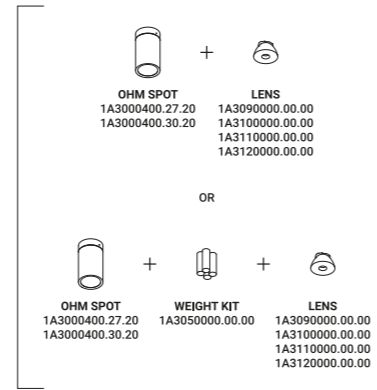

Remote driver version