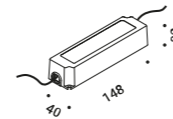

Drivers

Driver

110-240V

24V/25W/IP67/ON/OFF

1Z1120620

Not included