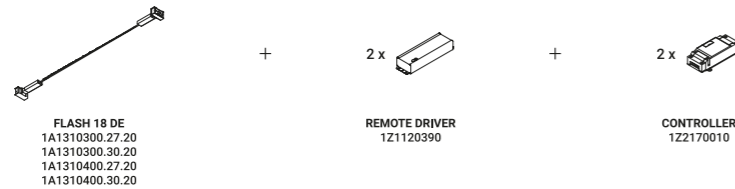

How to order -
FLASH 18 DE

FLASH 6 DE

Dual emission
114W
48V DC
2700K - Up 6576lm - Down 6576lm /
3000K - Up 6708lm - Down 6708lm
CRI >90
Driver not included
CE IP20

Matt White - 2700K
Matt White - 3000K
Matt Black - 2700K
Matt Black - 3000K

1A1290300.27.20
1A1290300.30.20
1A1290400.27.20
1A1290400.30.20

FLASH 12 DE

Dual emission
228W
48V DC
2700K - Up 13152lm - Down 13152lm /
3000K - Up 13416lm - Down 13416lm
CRI >90
Driver not included
CE IP20

Matt White - 2700K
Matt White - 3000K
Matt Black - 2700K
Matt Black - 3000K

1A1300300.27.20
1A1300300.30.20
1A1300400.27.20
1A1300400.30.20

FLASH 18 DE

Dual emission
342W
48V DC
2700K - Up 19728lm - Down 19728lm /
3000K - Up 20124lm - Down 20124lm
CRI >90
Driver not included
CE IP20

Matt White - 2700K
Matt White - 3000K
Matt Black - 2700K
Matt Black - 3000K

1A1310300.27.20
1A1310300.30.20
1A1310400.27.20
1A1310400.30.20