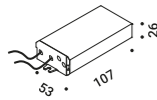

Compulsory accessories

Drivers

Driver	Not included
220-240V(100-127V) 700mA/30W(15W)/IP68/ON/OFF	1Z0241110

Optional accessories

Installation kits

Driver connector IP68	Included
1 Piece	1A1660000.00.00