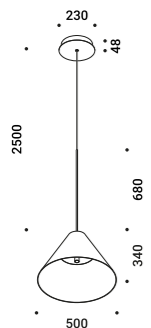

Suspension / Direct-Indirect / Indoor

Material Metal
Finish .03 Matt White

Note Suspension luminaire. Matt white rose. Dual emission and on/off. White cable. SOTTOSOPRA 2: version with power cable only and without rose.

SOTTOSOPRA 1

Ceiling driver version
24W
240V - 50/60Hz
2700K - Down 228lm - Up 1827lm /
3000K - Down 245lm - Up 1876lm
CRI >90
UGR <19
Driver integrated
TRIAC/IGBT
CE IP20

Matt White - 2700K - TRIAC/IGBT
Matt White - 3000K - TRIAC/IGBT

1A4540300.27.02
1A4540300.30.02