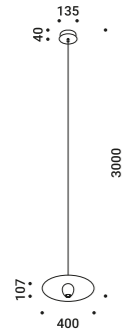

OVONELPIATTO

Massimiliano Alajmo - Raffaele Alajmo / 2010

Suspension / Direct / Indoor

Material Metal
Finish .03 Matt White

Note Suspension luminaire. Matt white rose. White cable.

OVONELPIATTO

Max 20W - GU4 - 12V
230-240V - 50/60Hz
ON/OFF

Bulb not included

CE IP20 0,5 m

Matt White - ON/OFF

1A2880300.00.00

Optional accessories

Bulbs

LED - GU4 - MR11

Not included

12V - 4W - 24°
2700K - 200lm - CRI >80
Energy Efficiency G

1Y0330450