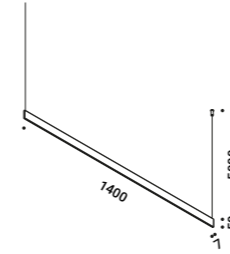

SOTTILE 2

Remote driver version
19W
24V DC
2700K - 1692lm / 3000K - 1855lm
CRI >90
Driver not included

CE IP20 E

Brushed Bronze - 2700K	1A4232900.27.20
Brushed Bronze - 3000K	1A4232900.30.20
Brushed Black - 2700K	1A4233600.27.20
Brushed Black - 3000K	1A4233600.30.20