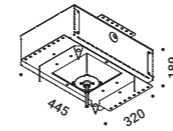

Concrete box Not included			
Standard		NULLA 18	1A2240000.00.00