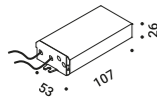

Compulsory accessories

Drivers

Driver		Not included
220-240V(100-127V)	350mA/17W(15W)/IP68/ON/OFF	1Z0240880

Optional accessories

Installation kits

Driver connector IP68		Included
	1 Piece	1A1660000.00.00