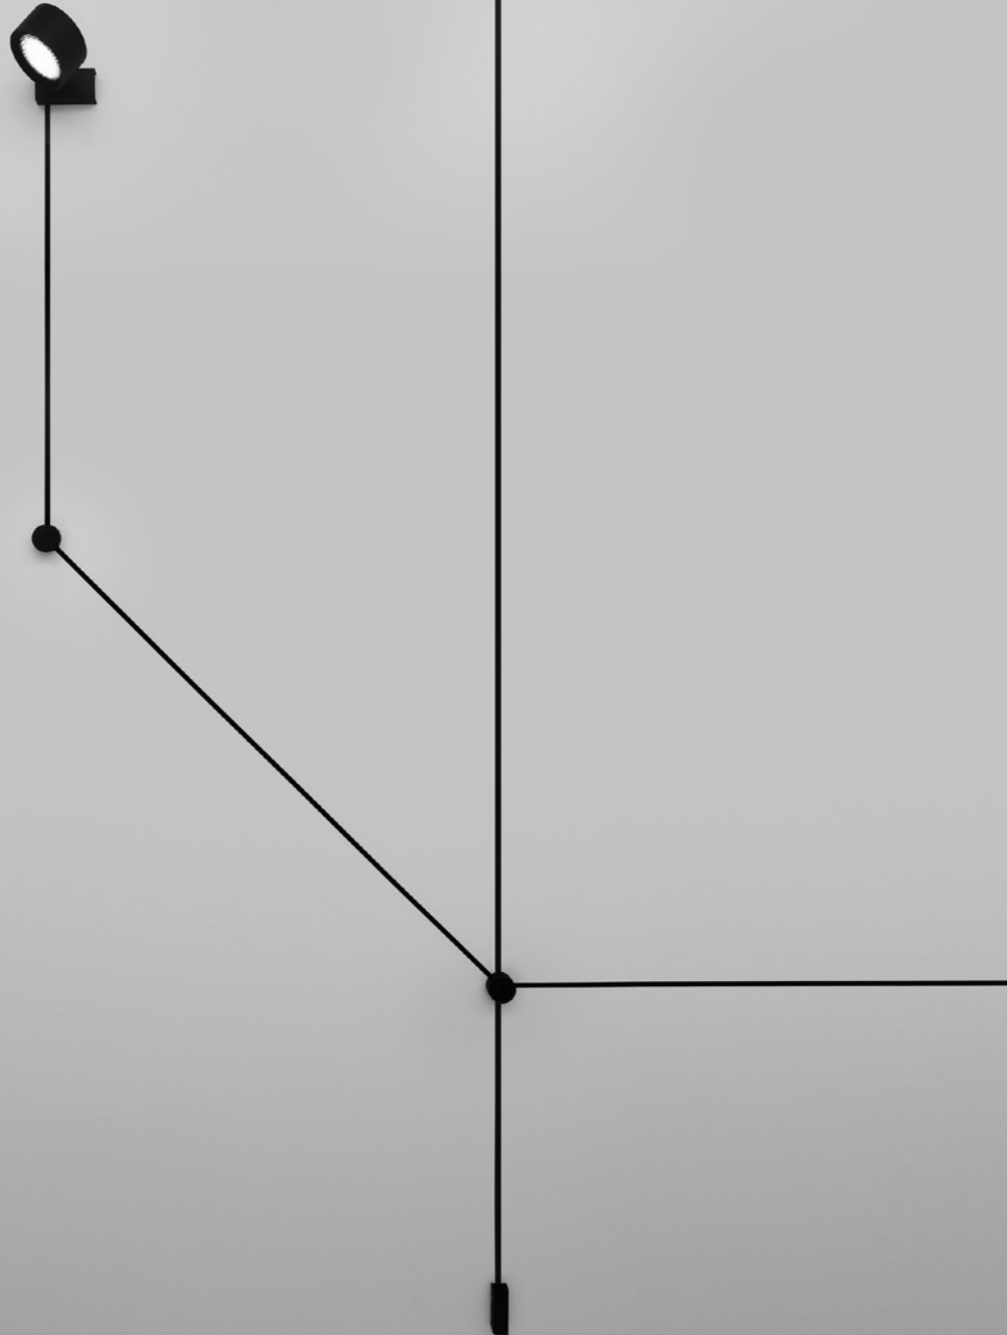

Davide Groppi / 2018

Systems / Direct-Indirect-Diffuse / Indoor

Material Metal
Finish .00 Standard

Note System consisting of a conductive adhesive tape to apply to surfaces.
Possibility to connect several lamps (Max 48V DC - Max 150W - Max 4A).

Optional accessories

Installation kits

Strip Endless - 5 m			Not included
Matt White	Output 48V - Max 150W - Max 4A	1A3470300.00.00	
Matt Black	Output 48V - Max 150W - Max 4A	1A3470400.00.00	

Strip Endless - 10 m			Not included
Matt White	Output 48V - Max 150W - Max 4A	1A0050300.00.00	
Matt Black	Output 48V - Max 150W - Max 4A	1A0050400.00.00	

Fixing rough walls kit			Not included
	Length 2,5 m	1A0370000.00.00	

Terminal box			Not included
Matt White	2 Terminals included	1A3480300.00.00	
Matt Black	2 Terminals included	1A3480400.00.00	

Power base			Not included
Matt White		1A0030300.00.00	
Matt Black		1A0030400.00.00	

Terminals			Not included
	2 Pieces	1A3490000.00.00