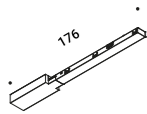

Cover - 3 m		Not included
Matt White	For wall and ceiling track	1A4170300.08.00
Matt Black	For wall and ceiling track	1A4170400.08.00

Endless connector		Not included
Standard	For wall and ceiling track	1A4170000.20.00