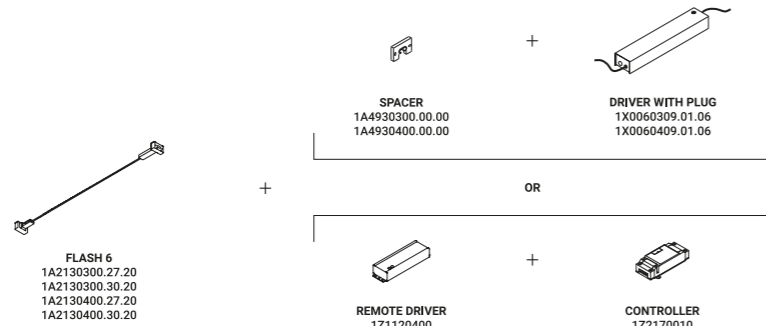

How to order - FLASH 6