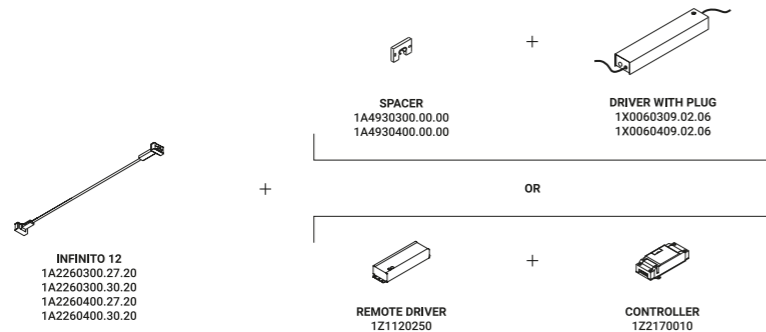

How to order - INFINITO 12