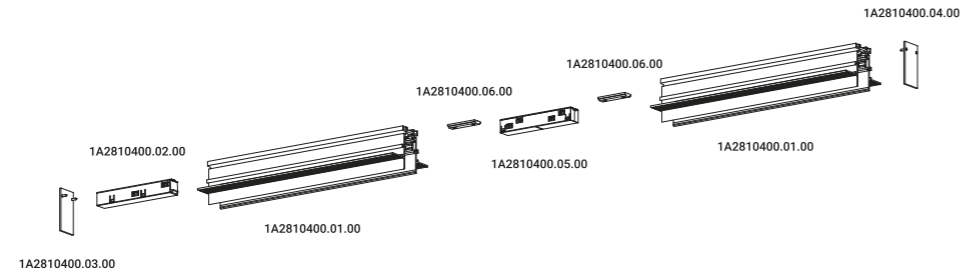

Layout example

Systems / Direct / Indoor

Material Metal - Polycarbonate

Finish .03 Matt White .04 Matt Black

Note Recessed track system operating at 48V DC.

Compulsory accessories

Installation kits

Plasterboard track 12,5 mm		Not included
Matt Black	48V DC - Max 15A Length 2000 mm Cut-out 2000x26 mm	1A2810400.01.00

Power connector		Not included
Matt Black	Output 48V - Max 15A	1A2810400.02.00

End cap for power connector		Not included
Matt Black		1A2810400.03.00

End cap		Not included
Matt Black		1A2810400.04.00