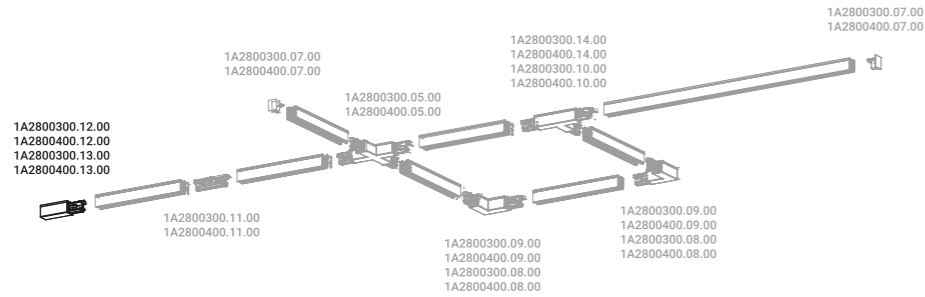

Power right connector and power left connector installation