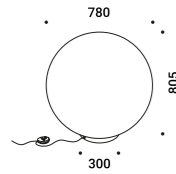

MOON F

Davide Groppi / 2023

Floor / Diffuse / Indoor

Material Japanese paper - PE
Finish .00 Standard

Note Floor luminaire. PE and Japanese paper shade. Matt white base. Dimmer on the cable. White cable. For air and sea shipping: moisture barrier bag packaging compulsory for all models and wooden crate compulsory for MOON 120 F model.

MOON 80 F

Max 15W - E27
100-240V - 50/60Hz
Dimmer on board
Bulb not included
CE IP20

Standard - Dimmer on board

| 1A4880009.00.06 |