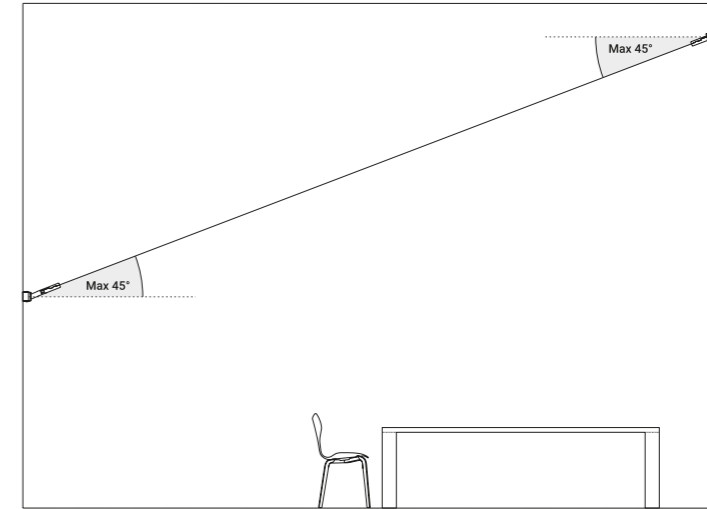

1A0120400.00.00 - Example of installation with kit wall connection vertical sloped 45°