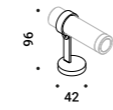

Compulsory accessories

Installation kits