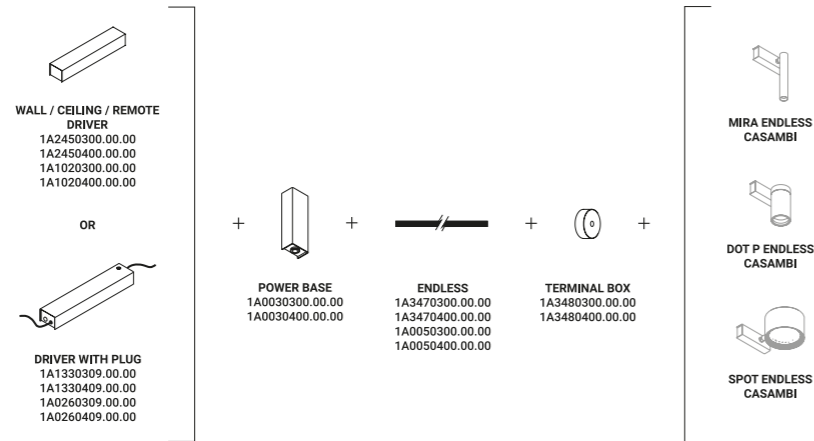

ENDLESS CASAMBI
(Max 48V DC -
Max 150W - Max 4A)