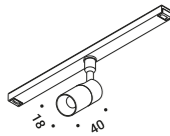

COLIBRÌ 18 - 25°
2W - 0,07A
48V DC
2700K - 79lm / 3000K - 81lm
CRI >90
Beam 25°
Driver integrated
DALI
CE IP20 E

Matt Black - 2700K - DALI
Matt Black - 3000K - DALI

1A4270400.27.01
1A4270400.30.01