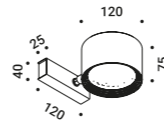

SPOT ENDLESS

ENDLESS version only
Max 13W - 0,34A
48V DC
CRI >90
Driver not included
See page ENDLESS
LED module not included
CE IP20 E

Matt White
Matt Black

1A1080300.00.40
1A1080400.00.40