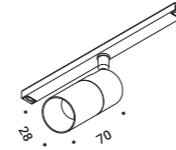

COLIBRÌ 28 - 25°
5W - 0,14A
48V DC
2700K - 250lm / 3000K - 258lm
CRI >90
Beam 25°
Driver integrated
DALI
CE IP20 E

Matt Black - 2700K - DALI
Matt Black - 3000K - DALI

1A4290400.27.01
1A4290400.30.01