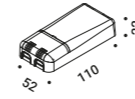

Compulsory accessories

Drivers