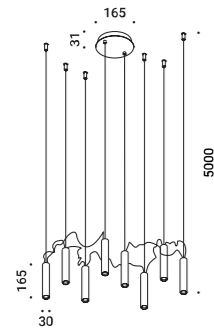

SIMBIOSI

Davide Groppi / 2015

Suspension / Direct / Indoor

Material Metal
Finish .03 Matt White .26 Total Black

Note Suspension luminaire. Matt white rose and red cables for the matt white finish. Matt black rose and anthracite grey cables for the matt black finish. AISI 304 stainless steel suspension cables.