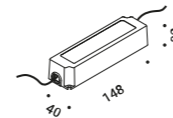

Drivers

Driver		Not included
110-240V	24V/25W/IP67/ON/OFF	1Z1120620