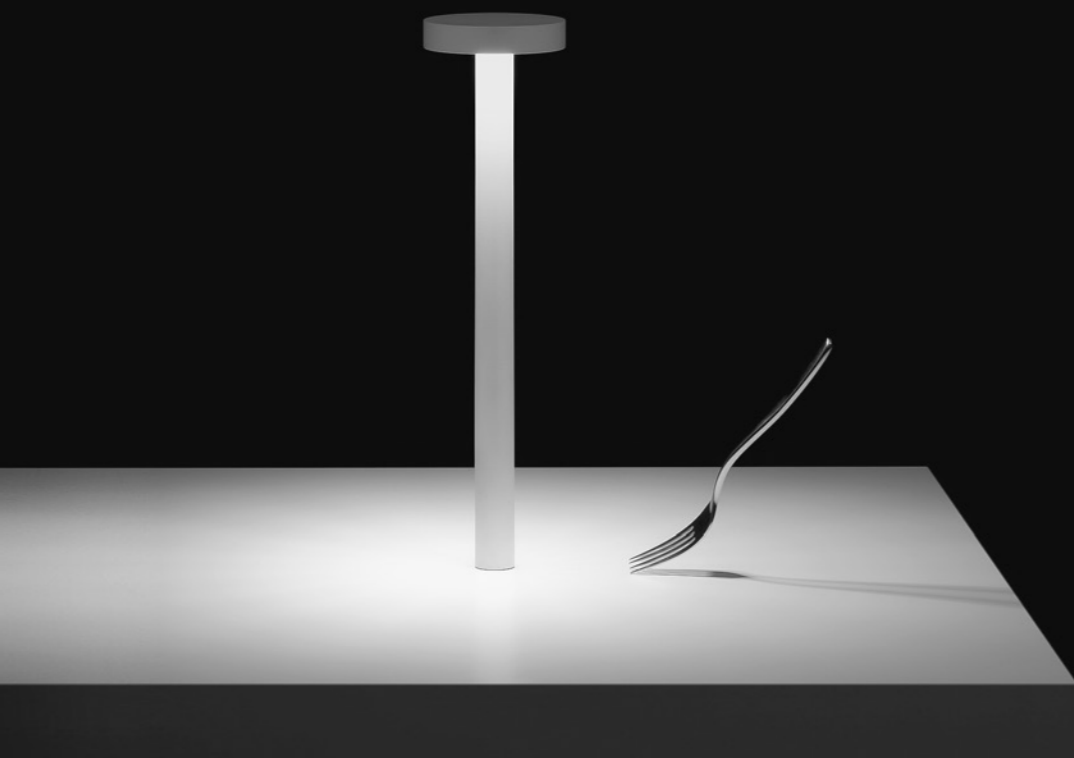

QuiQuoQua takes light where it is needed, without the limitation of electric wires.

QuiQuoQua

Davide Groppi / 2017

Suspension / Direct / Wireless

Material Metal - Methacrylate

Finish .03 Matt White

Note Chargeable suspension luminaire. Magnetic fixing LED module. Matt white rose. AISI 304 stainless steel suspension cable. Battery life: 8 hours.

Not included

Nickel plated - 1 Piece

1A0510000.00.00

A timeless icon with an eye on the future.
Portable and rechargeable, the greatest expression of freedom.
With TeTaTeT, every table becomes a meeting place, a complete dining experience.
Its light caresses those it illuminates with pure emotion.
Equipped with Touch technology and a magnetic fixing base.
Mention of Honour XXIV Compasso d'Oro ADI Award, 2016