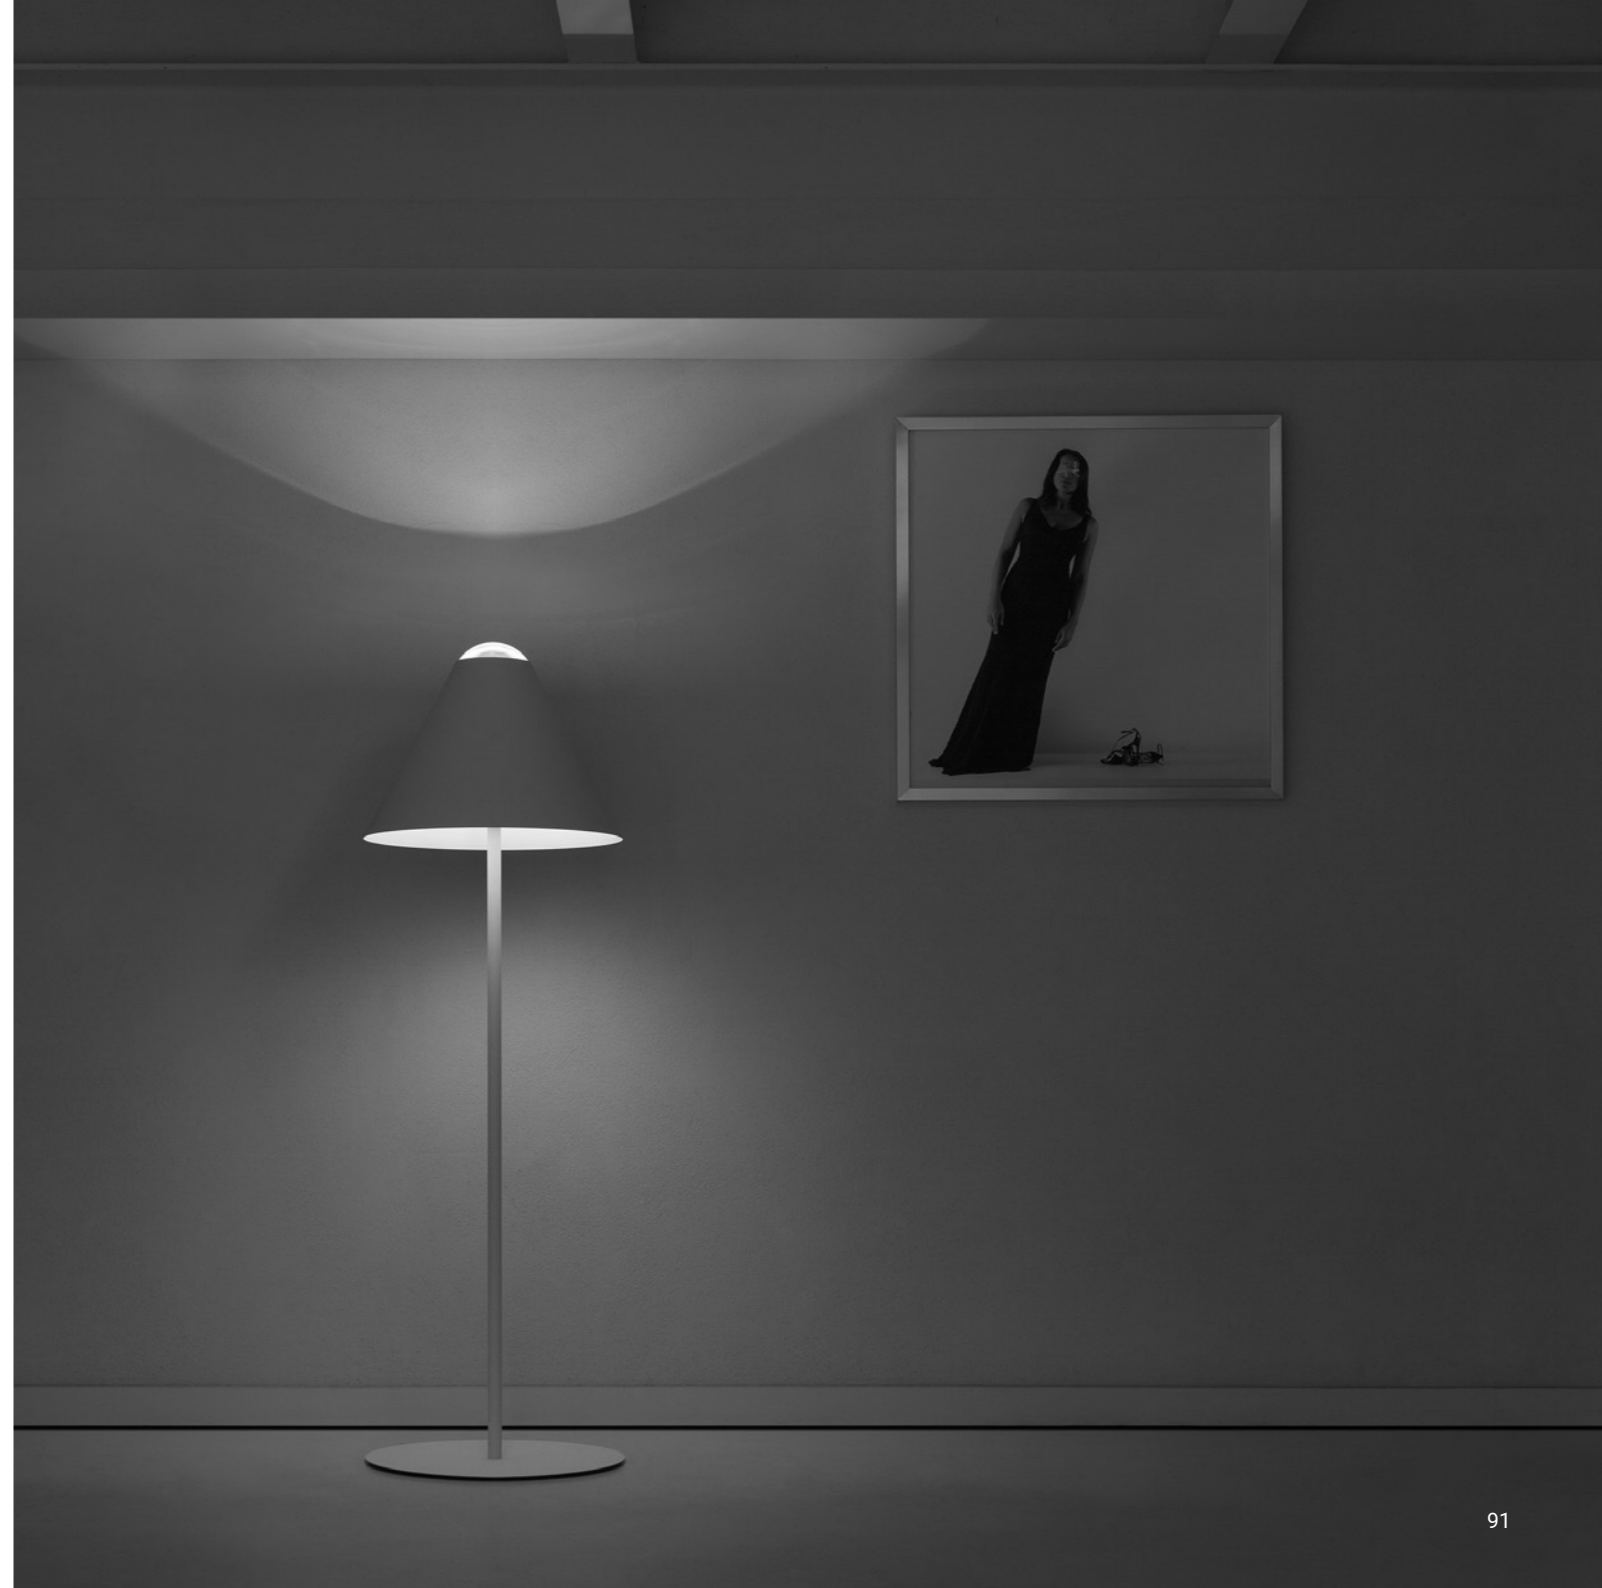

BANNER

Mauro Ferrari / 2004

A solution that is part fixed and part mobile.
The lamp is fixed to the wall, but is powered by a cable and normal electrical plug.
Banner is one of our many solutions for bringing light
where you need it, with the greatest freedom.