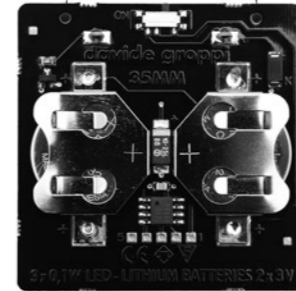

35MM
0,3W
ON/OFF
Batteries 2xCR2032 included
CE IP20

Standard - ON/OFF

|1A2640000.00.00 |

BUGIA

Daide Groppi / 2018

A lightweight and soft light.
A lamp designed to enjoy wonderful diffuse light but without an electrical cable.