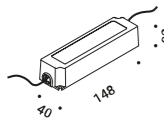

Concrete box			Not included
Standard		1A4460000.00.00	

Drivers