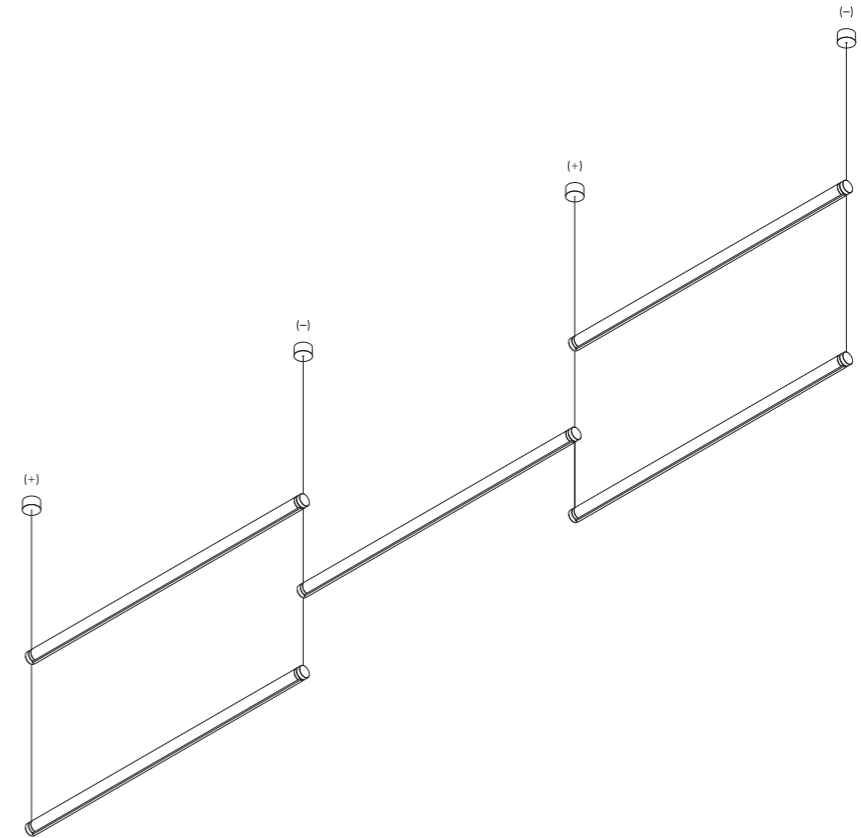

Example of multiple installation | Max 3 modules for cable

MISS

Omar Carraglia / 2006

So slim and essential...
The fundamental concept of this project is minimalism.
A small tube that lights the table with wonder.
A real dual project: sign and light.
Luminaire available also in ENDLESS version.