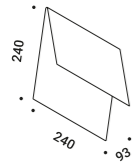

FOLDER

967 DESIGN / 2013

Wall / Indirect / Indoor

Material Metal
Finish .03 Matt White

Note Wall luminaire.

FOLDER

20W

110-240V - 50/60Hz

2700K - 397lm / 3000K - 415lm

CRI >80

Driver integrated

DALI

CE IP20

Matt White - 2700K - DALI
Matt White - 3000K - DALI

1A3350300.27.01
1A3350300.30.01