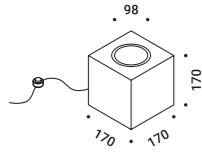

Q

Alberto Zattin / 2000

Floor / Direct / Indoor

Material Cement - Metal
Finish .00 Standard

Note Floor luminaire. Concrete body. Black cable.

Q

Max 10W - GU10
100-240V - 50/60Hz
ON/OFF
Bulb not included
CE IP20

Standard - ON/OFF

| 1A2760009.00.00 |

Optional accessories

Bulbs

LED - GU10 - PAR16

Not included

220-240V - 4,9W - 120°
3000K - 550lm - CRI >80
Energy Efficiency E

1Y0330740