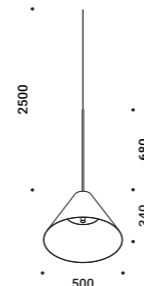

SOTTOSOPRA 2

Remote driver version
30W
Max 500mA DC
2700K - Down 228lm - Up 1827lm /
3000K - Down 245lm - Up 1876lm
CRI >90
UGR <19
Driver not included
2 Drivers required
CE IP20

Matt White - 2700K
Matt White - 3000K

1A4540300.27.20
1A4540300.30.20

Compulsory accessories

Drivers

Driver				Not included
220-240V(110-127V)	500mA/25W(13,5W)/IP20/DALI - PUSH - 1-10V	SOTTOSOPRA 2	1Z0241270.500	

Driver				Not included
220-240V	500mA/20W/IP20/TRIAC/IGBT	SOTTOSOPRA 2	1Z0240850.500	

Optional accessories

Suspension kits

Recessed suspension kit for 12,5 mm plasterboard			Not included
Matt White	For electrical cables - 1 Piece Plasterboard cut-out Ø 44 mm Minimum space for mounting 70 mm	SOTTOSOPRA 2	1X0000300.05.00
Matt Black	For electrical cables - 1 Piece Plasterboard cut-out Ø 44 mm Minimum space for mounting 70 mm	SOTTOSOPRA 2	1X0000400.05.00