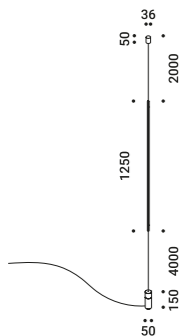

MASAI 2

Remote driver version
13W
24V DC - 50/60Hz
2700K - 600lm / 3000K - 619lm
CRI >90
Driver not included

CE IP20

Matt White - 2700K
Matt White - 3000K
Matt Black - 2700K
Matt Black - 3000K
Brushed Brass - 2700K
Brushed Brass - 3000K

1A2720300.27.20
1A2720300.30.20
1A2720400.27.20
1A2720400.30.20
1A2720800.27.20
1A2720800.30.20

Compulsory accessories

Drivers

Driver				Not included
220-240V(100-127V)	24V/16W(15W)/IP20/DALI	MASAI 2	1Z0241180.24	

Driver				Not included
220-240V(100-127V)	24V/20W(15W)/IP20/PUSH	MASAI 2	1Z0240870.24	

Driver				Not included
220-240V	24V/20W/IP20/TRIAC/IGBT	MASAI 2	1Z0240850.24	

Optional accessories

Suspension kits

Sloped ceiling suspension kit		Not included
	Nickel plated - 1 Piece	1A0510000.00.00

Recessed suspension kit for 12,5 mm plasterboard		Not included
Matt White	For suspension cables - 1 Piece Plasterboard cut-out Ø 44 mm Minimum space for mounting 70 mm	1X0000300.03.00
Matt Black	For suspension cables - 1 Piece Plasterboard cut-out Ø 44 mm Minimum space for mounting 70 mm	1X0000400.03.00

Ceiling suspension kit		Not included
Matt White	For suspension cables - 1 Piece	1X0010300.03.00
Matt Black	For suspension cables - 1 Piece	1X0010400.03.00

Wall adapter plate		Not included
Matt White	For mounting on brick masonry walls	1X0050300.01.00

304 Stainless steel suspension cable		Not included
	Lenght 10 m	1A1680000.00.00