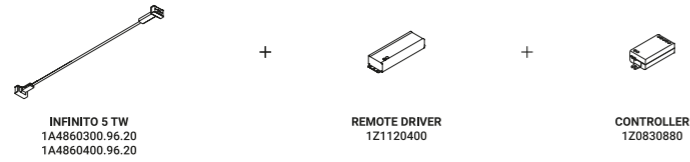

How to order -
INFINITO 5 TW