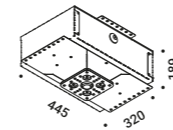

Masonry Box Not included			
Standard		NULLA 25	1A2380000.00.00